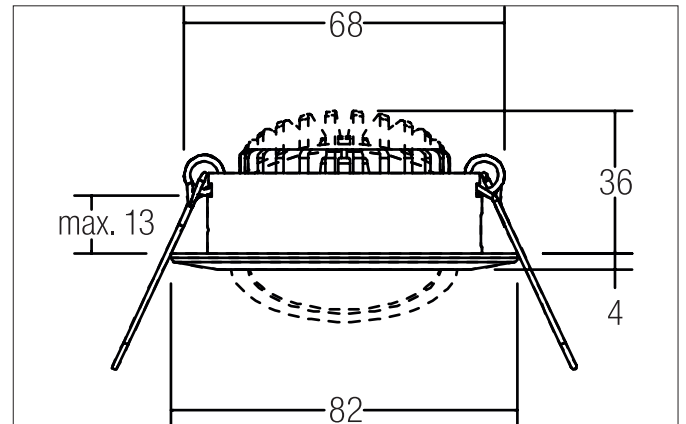

BB03 LED recessed spot set, on/off switchable

Article no. 38363153

Tender

LED recessed spot set, on/off switchable, Round. Toolless ceiling installation by installation springs. Ceiling cut-out \varnothing 68 mm, Installation depth 36 mm, Outer diameter 82 mm, Weight 0,136 kg, Reflector silver with rotationssymmetrical, deep, wide distributed light intensity. Cover polycarbonat clear Luminous flux 630 lm, Power 1 x 6 W, Light colour warm white, Correlated color temprature (CCT) 3.000 K, Colour rendering index CRI > 80, Rated life time L80/B20 at 25 °C: 50.000 h, Housing material: Aluminium / Polycarbonate, Colour: nickel matt, Permissible ambient temperature (ta): -20 °C up to +25 °C, Protection class (EN 61140): II, Degree of protection (DIN EN 60529): IP20. With electronic driver, on/off switchable.

Product Benefits

- LED recessed spotlight in round aluminum design with LED module 6 W (3,000 K) and switchable converter.
- Ceiling cut-out 68 mm, diameter 82 mm, installation depth 36 mm, IP20.
- Pivoting range 30°.
- Without visible snap ring.
- Classic, formally restrained design.
- Also available in the same look as a switchable or dimmable set phase cut-off or DALI.
- Also available with the same surface structure and in the same color also available in a square version.

BB03 LED recessed spot set, on/off switchable

Article no. 38363153

| Article data | |
|------------------------|--|
| Article no. | 38363153 |
| GTIN | 4251433916673 |
| Series name | BB03 |
| Short description | LED recessed spot set, on/off switchable |
| Material | Aluminium / Polycarbonate |
| Colour | nickel matt |
| Type of surface | Matt |
| Shape | Round |
| Outer diameter | 82 mm |
| Built-in diameter min. | 68 mm |
| Built-in diameter max. | 68 mm |
| Installation depth | 36 mm |
| Hight | 4 mm |
| Weight | 0.136 kg |
| D licence plate | No |
| Conformance | CE, UKCA |