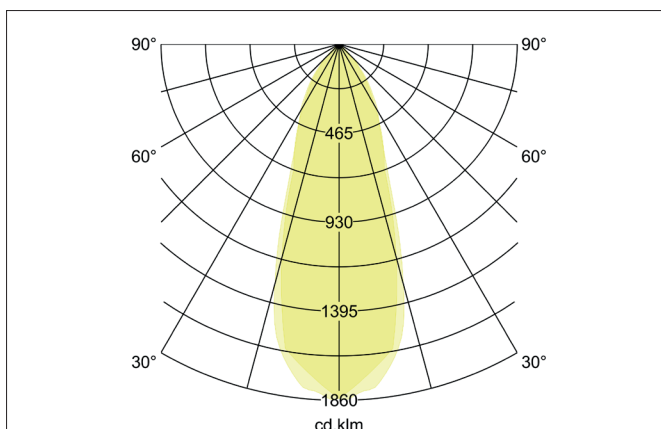

BB03 LED recessed spot set, on/off switchable

Article no. 38363153

Tender

LED recessed spot set, on/off switchable, Round. Toolless ceiling installation by installation springs. Ceiling cut-out \varnothing 68 mm, Installation depth 36 mm, Outer diameter 82 mm, Weight 0,136 kg, Reflector silver with rotationssymmetrical, deep, wide distributed light intensity. Cover polycarbonat clear Luminous flux 630 lm, Power 1 x 6 W, Light colour warm white, Correlated color temprature (CCT) 3.000 K, Colour rendering index CRI > 80, Rated life time L80/B20 at 25 °C: 50.000 h, Housing material: Aluminium / Polycarbonate, Colour: nickel matt, Permissible ambient temperature (ta): -20 °C up to +25 °C, Protection class (EN 61140): II, Degree of protection (DIN EN 60529): IP20. With electronic driver, on/off switchable.

Product Benefits

- LED recessed spotlight in round aluminum design with LED module 6 W (3,000 K) and switchable converter.
- Ceiling cut-out 68 mm, diameter 82 mm, installation depth 36 mm, IP20.
- Pivoting range 30°.
- Without visible snap ring.
- Classic, formally restrained design.
- Also available in the same look as a switchable or dimmable set phase cut-off or DALI.
- Also available with the same surface structure and in the same color also available in a square version.

| Lighting technology | |
|------------------------------|-----------|
| Colour temperature | 3.000 K |
| Light colour | white |
| Light output | Direct |
| Luminous flux | 630 lm |
| System efficiency | 105 lm/W |
| Colour rendering | CRI > 80 |
| Reflector | Faceted |
| Reflector colour | silver |
| Beam angle | 38° |
| Light sharing | Symmetric |
| Adjustable color temperature | No |