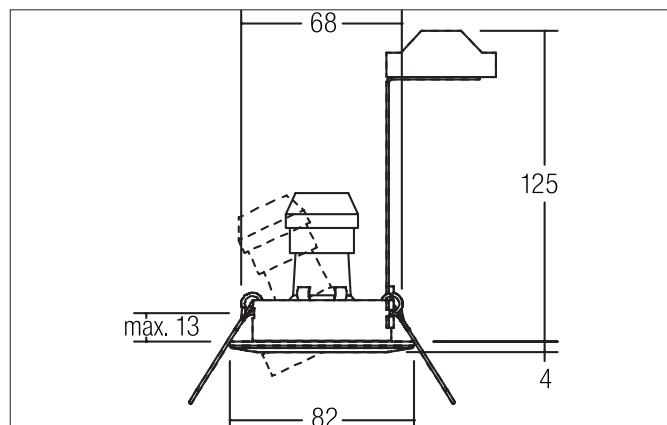

CARYL Recessed spot, GU10

Article no. 36303070

Tender

Recessed spot, GU10, white glossy, Round. In a compact design, for installation in tool-less rapid assembly systems. Lamp holder: GU10, Mounting method: Recessed mounting, Place of installation: Ceiling-mounted, Material: Aluminium, Degree of protection: according to DIN EN 60529 IP20, Protection class: (EN 61140) II, Voltage: 230V AC 50Hz, Power: 10 W, Amount of light sources / fittings: 1 piece, Light colour: white, Adjustability: Pivoted, without control gear, Type of dimming: Other.

Product Benefits

- Recessed spotlight in round aluminum design for LED retrofit lamps with GU10 base.
- Incl. bracket for standard-compliant strain relief.
- Ceiling cut-out 68 mm, diameter 82 mm, installation depth 125 mm, IP20.
- Pivoting range 25°.
- Version: with snap ring.
- Classic, formally restrained design.
- Also available as a GX5.3 version with the same look, as a switchable and dimmable set (trailing edge).

CARYL Recessed spot, GU10

Article no. 36303070

Article data	
Article no.	36303070
GTIN	4250047782308
Series name	CARYL
Short description	Recessed spot, GU10
Material	Aluminium
Colour	white glossy
Type of surface	Glossy
Shape	Round
Outer diameter	82 mm
Built-in diameter min.	68 mm
Built-in diameter max.	68 mm
Installation depth	125 mm
Hight	4 mm
Weight	0.12 kg
D licence plate	No
Conformance	CE, UKCA

Dimensions: 145 mm

https://www.brumberg.com/fileadmin/products/Datenblatt_81203070_2021_DE.pdf