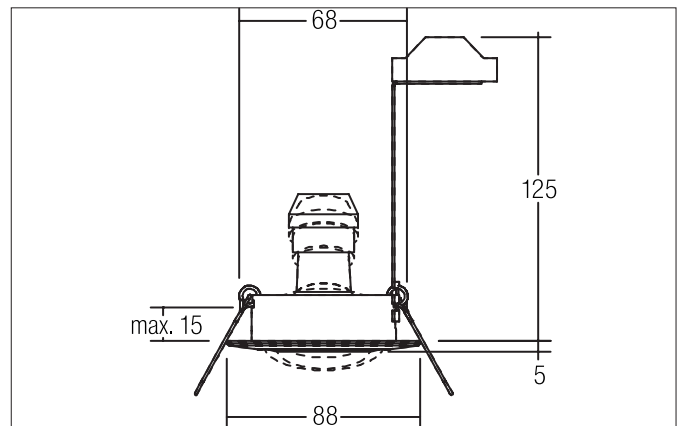

**BREENA-R Recessed spot, GU 10**

Article no. 36141030

**Tender**

Recessed spot, GU10, chrome matt, Round. In a compact design, for installation in tool-less rapid assembly systems. Lamp holder: GU10, Mounting method: Recessed mounting, Place of installation: Ceiling-mounted, Material: Zinc casting / Aluminium casting, Degree of protection: according to DIN EN 60529 IP20, Protection class: (EN 61140) II, Voltage: 230V AC 50Hz, Power: 10 W, Amount of light sources / fittings: 1 piece, Light colour: white, Adjustability: Pivoted, without control gear, Type of dimming: Other.

**Product Benefits**

- Recessed spotlight in round design made of solid cast zinc and cast aluminum for LED retrofit lamps with GU10 base (incl. bracket for standardized strain relief). strain relief).
- Ceiling cut-out 68 mm, diameter 88 mm, installation depth 125 mm, IP20.
- Pivoting range 25°.
- Wide range of colors. Without visible snap ring.
- Classic, slightly curved design.
- Also available in the same look as a GX5.3 version, as a switchable and dimmable set (trailing edge).

**BREENA-R Recessed spot, GU 10**

Article no. 36 14 1030

Article data	
Article no.	36 14 1030
GTIN	4250047780373
Series name	BREENA-R
Short description	Recessed spot, GU10
Material	Zinc casting / Aluminium casting
Colour	chrome matt
Type of surface	Matt
Shape	Round
Outer diameter	88 mm
Built-in diameter min.	68 mm
Built-in diameter max.	68 mm
Installation depth	125 mm
Hight	5 mm
Weight	0.216 kg
D licence plate	No
Conformance	CE, UKCA