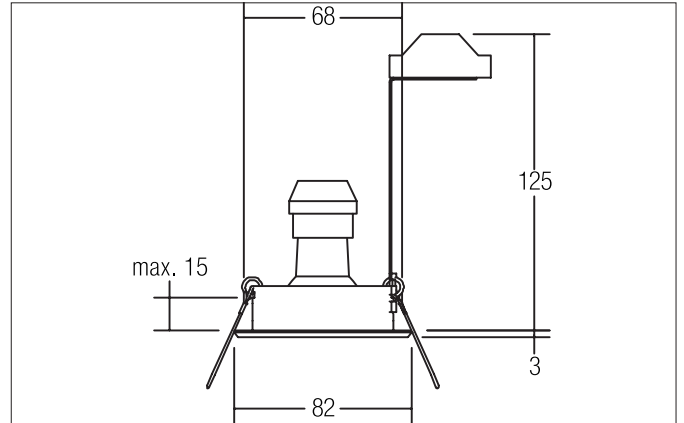

JARRID-R Recessed spot, GU 10

Article no. 36187250

Tender

Recessed spot, GU10, black matt / aluminum matt, Round. In a compact design, for installation in tool-less rapid assembly systems. Lamp holder: GU10, Mounting method: Recessed mounting, Place of installation: Ceiling-mounted, Material: Aluminium, Degree of protection: according to DIN EN 60529 IP20, Protection class: (EN 61140) II, Voltage: 230V AC 50Hz, Power: 10 W, Amount of light sources / fittings: 1 piece, Light colour: white, Adjustability: Pivoted, without control gear, Type of dimming: Other.

Product Benefits

- Recessed spotlight in round design made of solid aluminum.
for LED retrofit lamps with GU10 base.
- Ceiling cutout 68 mm, diameter 82 mm, installation depth 125 mm, IP20.
- Swivel range 25°.
- Two-tone finish black matt / aluminum matt. Without visible snap ring.
- Classic, formally restrained design. Chamfered outer edge.
- In the same look also available as GX5,3 version, as switchable and dimmable set (phase section).
- In addition, in the same surface structure and in a similar color scheme also available available in square version.

JARRID-R Recessed spot, GU 10

Article no. 36187250

Article data	
Article no.	36187250
GTIN	4250047782162
Series name	JARRID-R
Short description	Recessed spot, GU10
Material	Aluminium
Colour	black matt / aluminum matt
Type of surface	Matt
Shape	Round
Outer diameter	82 mm
Built-in diameter min.	67 mm
Built-in diameter max.	68 mm
Installation depth	125 mm
Hight	3 mm
Weight	0.281 kg
D licence plate	No
Conformance	CE, UKCA