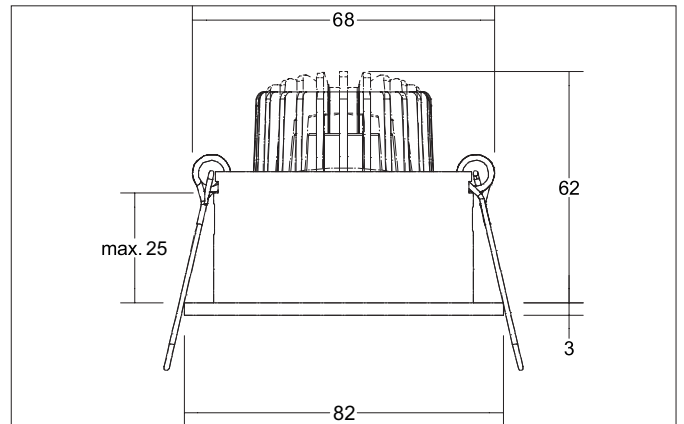

TIRRELdeep LED recessed spot set, on/off switchable

Article no. 38063073

Tender

LED recessed spot set, on/off switchable, Round. Toolless ceiling installation by installation springs. Ceiling cut-out Ø 68 mm, Installation depth 55 mm, Outer diameter 82 mm, Weight 0,178 kg, Reflector silver with rotationssymmetrical, deep, wide distributed light intensity. Cover glass transparent Luminous flux 730 lm, Power 1 x 6 W, Light colour warm white, Correlated color temperature (CCT) 3.000 K, Colour rendering index CRI > 80, Housing material: Aluminium / Glass / Plastic, Colour: white matt, Permissible ambient temperature (ta): -20 °C up to +25 °C, Protection class (EN 61140): II, Degree of protection (DIN EN 60529): IP20. With electronic driver, on/off switchable.

Product Benefits

- Recessed LED recessed spotlight in round design made of solid aluminium with LED module 6 W (3,000 K) and switchable converter.
- Ceiling cut-out 68 mm, diameter 82 mm, installation depth 62 mm, IP20.
- Pivoting range 25°.
- Without visible snap ring.
- Classic, formally restrained design.
- Also available in the same look in GX5.3 or GU10 versions and as a dimmable set (phase cut-off) set (trailing edge).

TIRRELdeep LED recessed spot set, on/off switchable

Article no. 38063073

Article data	
Article no.	38063073
GTIN	4251433950912
Series name	TIRRELdeep
Short description	LED recessed spot set, on/off switchable
Material	Aluminium / Glass / Plastic
Colour	white matt
Type of surface	Matt
Shape	Round
Outer diameter	82 mm
Built-in diameter min.	67 mm
Built-in diameter max.	68 mm
Installation depth	55 mm
Hight	3 mm
Weight	0.178 kg
D licence plate	No
Conformance	CE, UKCA