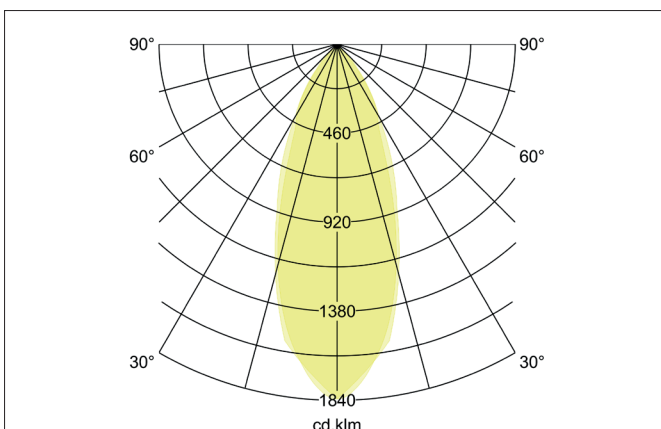

TIRRELdeep LED recessed spot set, on/off switchable

Article no. 38063073

Tender

LED recessed spot set, on/off switchable, Round. Toolless ceiling installation by installation springs. Ceiling cut-out Ø 68 mm, Installation depth 55 mm, Outer diameter 82 mm, Weight 0,178 kg, Reflector silver with rotationssymmetrical, deep, wide distributed light intensity. Cover glass transparent Luminous flux 730 lm, Power 1 x 6 W, Light colour warm white, Correlated color temperature (CCT) 3.000 K, Colour rendering index CRI > 80, Housing material: Aluminium / Glass / Plastic, Colour: white matt, Permissible ambient temperature (ta): -20 °C up to +25 °C, Protection class (EN 61140): II, Degree of protection (DIN EN 60529): IP20. With electronic driver, on/off switchable.

Product Benefits

- Recessed LED recessed spotlight in round design made of solid aluminium with LED module 6 W (3,000 K) and switchable converter.
- Ceiling cut-out 68 mm, diameter 82 mm, installation depth 62 mm, IP20.
- Pivoting range 25°.
- Without visible snap ring.
- Classic, formally restrained design.
- Also available in the same look in GX5.3 or GU10 versions and as a dimmable set (phase cut-off) set (trailing edge).

TIRRELdeep LED recessed spot set, on/off switchable

Article no. 38063073

Article data	
Article no.	38063073
GTIN	4251433950912
Series name	TIRRELdeep
Short description	LED recessed spot set, on/off switchable
Material	Aluminium / Glass / Plastic
Colour	white matt
Type of surface	Matt
Shape	Round
Outer diameter	82 mm
Built-in diameter min.	67 mm
Built-in diameter max.	68 mm
Installation depth	55 mm
Hight	3 mm
Weight	0.178 kg
D licence plate	No
Conformance	CE, UKCA

Lighting technology	
Colour temperature	3.000 K
Light colour	white
Light output	Direct
Luminous flux	730 lm
System efficiency	122 lm/W
Colour rendering	CRI > 80
Reflector	Faceted
Reflector colour	silver
Beam angle	38°
Light sharing	Symmetric
Adjustable color temperature	No