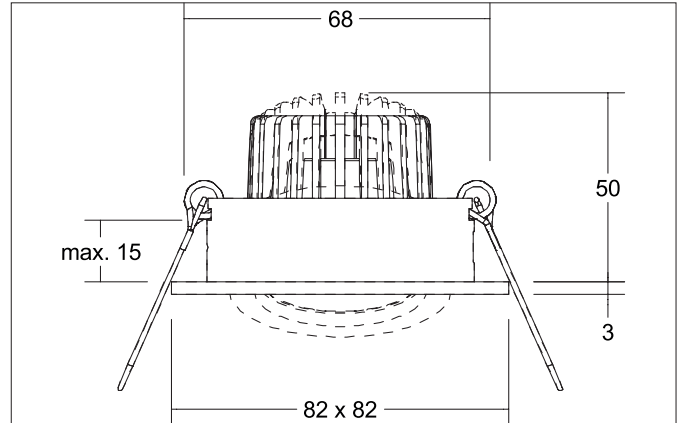

TIRREL-S LED recessed spot set, DALI dimmable, incl. connection box

Article no. 41444083

Tender
 LED recessed spot set, DALI dimmable, incl. connection box, Square. Toolless ceiling installation by installation springs. Ceiling cut-out Ø 68 mm, Installation depth 42 mm, Length 82 mm, Width 82 mm, Weight 0,285 kg, Reflector silver with rotationssymmetrical, deep, wide distributed light intensity. Cover glass transparent Luminous flux 730 lm, Power 1 x 6 W, Light colour warm white, Correlated color temperature (CCT) 3.000 K, Colour rendering index CRI > 80, Housing material: Aluminium / Glass / Plastic, Colour: black matt, Permissible ambient temperature (ta): -20 °C up to +25 °C, Protection class (EN 61140): II, Degree of protection (DIN EN 60529): IP20. With electronic driver, DALI-2 dimmable.

Product Benefits

- LED recessed spot in square design made of solid aluminum with LED module 6 W (3,000 K) and dimmable DALI converter WITHOUT glow-in-the-dark effect.
- Ceiling cut-out 68 mm, diameter 82 mm, installation depth 50 mm, IP20.
- Pivoting range 25°.
- Large color variation. Without visible snap ring.
- Classic, formally restrained design.
- In the same optics also in GX5.3 or GU10 version and as a dimmable trailing-edge phase or DALI and as a loudspeaker version.
- In addition, in the same surface structure and in the same color also available in round design.

TIRREL-S LED recessed spot set, DALI dimmable, incl. connection box

Article no. 41444083

Article data	
Article no.	41444083
GTIN	4251433951117
Series name	TIRREL-S
Short description	LED recessed spot set, DALI dimmable, incl. connection box
Material	Aluminium / Glass / Plastic
Colour	black matt
Type of surface	Matt
Shape	Square
Length	82 mm
Width	82 mm
Built-in diameter min.	67 mm
Built-in diameter max.	68 mm
Installation depth	42 mm
Hight	3 mm
Scope of delivery	Incl. 5-pole connection box
Weight	0.285 kg
D licence plate	No
Conformance	CE, UKCA