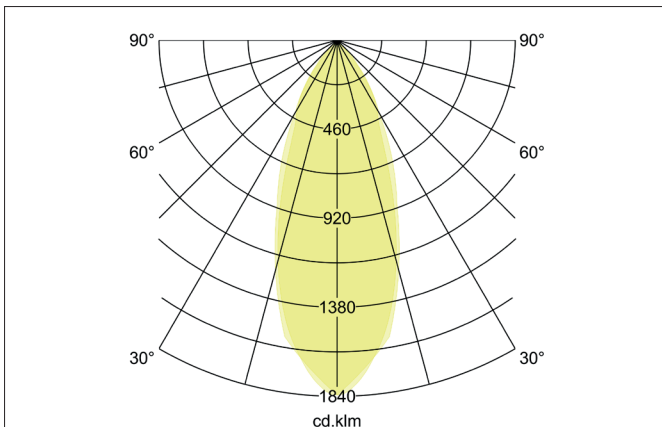

TIRREL-S LED recessed spot set, DALI dimmable, incl. connection box

Article no. 41444083

Tender
 LED recessed spot set, DALI dimmable, incl. connection box, Square. Toolless ceiling installation by installation springs. Ceiling cut-out Ø 68 mm, Installation depth 42 mm, Length 82 mm, Width 82 mm, Weight 0,285 kg, Reflector silver with rotationssymmetrical, deep, wide distributed light intensity. Cover glass transparent Luminous flux 730 lm, Power 1 x 6 W, Light colour warm white, Correlated color temperature (CCT) 3.000 K, Colour rendering index CRI > 80, Housing material: Aluminium / Glass / Plastic, Colour: black matt, Permissible ambient temperature (ta): -20 °C up to +25 °C, Protection class (EN 61140): II, Degree of protection (DIN EN 60529): IP20. With electronic driver, DALI-2 dimmable.

Product Benefits

- LED recessed spot in square design made of solid aluminum with LED module 6 W (3,000 K) and dimmable DALI converter WITHOUT glow-in-the-dark effect.
- Ceiling cut-out 68 mm, diameter 82 mm, installation depth 50 mm, IP20.
- Pivoting range 25°.
- Large color variation. Without visible snap ring.
- Classic, formally restrained design.
- In the same optics also in GX5.3 or GU10 version and as a dimmable trailing-edge phase or DALI and as a loudspeaker version.
- In addition, in the same surface structure and in the same color also available in round design.

Lighting technology	
Colour temperature	3.000 K
Light colour	white
Light output	Direct
Luminous flux	730 lm
System efficiency	122 lm/W
Colour rendering	CRI > 80
Reflector	Faceted
Reflector colour	silver
Beam angle	38°
Light sharing	Symmetric
Adjustable color temperature	No