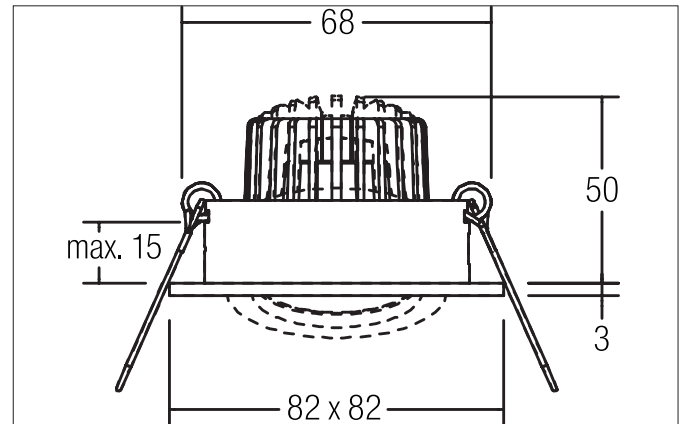

TIRREL-S LED recessed spot set, on/off switchable

Article no. 38144643

Tender

LED recessed spot set, on/off switchable, Square. Toolless ceiling installation by installation springs. Ceiling cut-out \varnothing 68 mm, Installation depth 42 mm, Length 82 mm, Width 82 mm, Weight 0,245 kg, Reflector silver with rotationssymmetrical, deep, wide distributed light intensity. Cover glass transparent Luminous flux 730 lm, Power 1 x 6 W, Light colour warm white, Correlated color temperature (CCT) 3.000 K, Colour rendering index CRI > 80, Housing material: Aluminium / Glass / Plastic, Colour: titanium matt, Permissible ambient temperature (ta): -20 °C up to +25 °C, Protection class (EN 61140): II, Degree of protection (DIN EN 60529): IP20. With electronic driver, on/off switchable.

Product Benefits

- LED recessed spot in square design made of solid aluminum.
with LED module 6 W (3,000 K) and switchable converter.
- Ceiling cutout 68 mm, diameter 82 mm, installation depth 50 mm, IP20.
- Pivoting range 25°.
- Large color variation. Without visible snap ring.
- Classic, formally restrained design.
- In the same look also in GX5.3 or GU10 version and as a dimmable set (trailing-edge phase or DALI) and as a loudspeaker.
- In addition in the same surface structure and in the same color also available in round design.

TIRREL-S LED recessed spot set, on/off switchable

Article no. 38144643

Article data	
Article no.	38144643
GTIN	4251433906766
Series name	TIRREL-S
Short description	LED recessed spot set, on/off switchable
Material	Aluminium / Glass / Plastic
Colour	titanium matt
Type of surface	Matt
Shape	Square
Length	82 mm
Width	82 mm
Built-in diameter min.	67 mm
Built-in diameter max.	68 mm
Installation depth	42 mm
Hight	3 mm
Weight	0.245 kg
D licence plate	No
Conformance	CE, UKCA