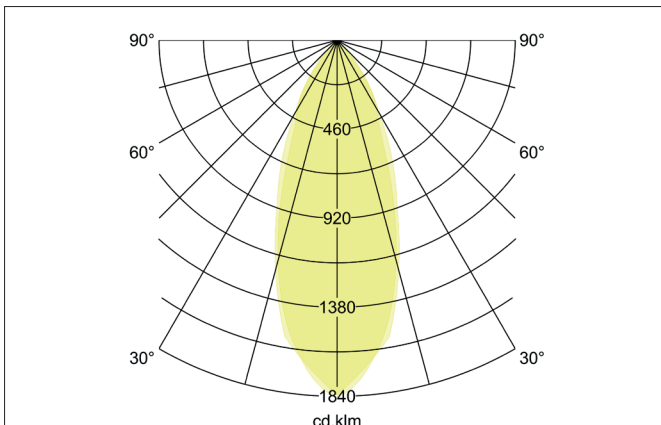

TIRREL-S LED recessed spot set, on/off switchable

Article no. 38144643

Tender

LED recessed spot set, on/off switchable, Square. Toolless ceiling installation by installation springs. Ceiling cut-out \varnothing 68 mm, Installation depth 42 mm, Length 82 mm, Width 82 mm, Weight 0,245 kg, Reflector silver with rotationssymmetrical, deep, wide distributed light intensity. Cover glass transparent Luminous flux 730 lm, Power 1 x 6 W, Light colour warm white, Correlated color temperature (CCT) 3.000 K, Colour rendering index CRI > 80, Housing material: Aluminium / Glass / Plastic, Colour: titanium matt, Permissible ambient temperature (ta): -20 °C up to +25 °C, Protection class (EN 61140): II, Degree of protection (DIN EN 60529): IP20. With electronic driver, on/off switchable.

Product Benefits

- LED recessed spot in square design made of solid aluminum.
with LED module 6 W (3,000 K) and switchable converter.
- Ceiling cutout 68 mm, diameter 82 mm, installation depth 50 mm, IP20.
- Pivoting range 25°.
- Large color variation. Without visible snap ring.
- Classic, formally restrained design.
- In the same look also in GX5.3 or GU10 version and as a dimmable set (trailing-edge phase or DALI) and as a loudspeaker.
- In addition in the same surface structure and in the same color also available in round design.

Lighting technology	
Colour temperature	3.000 K
Light colour	white
Light output	Direct
Luminous flux	730 lm
System efficiency	122 lm/W
Colour rendering	CRI > 80
Reflector	Faceted
Reflector colour	silver
Beam angle	38°
Light sharing	Symmetric
Adjustable color temperature	No