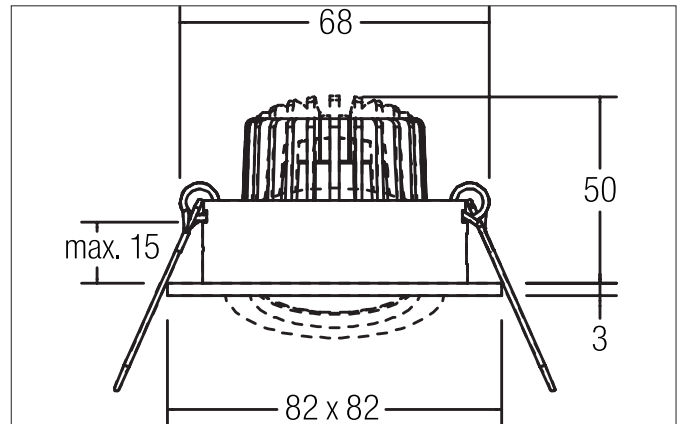

TIRREL-S LED recessed spot set, on/off switchable
 Article no. 38144633

Tender
 LED recessed spot set, on/off switchable, Square. Toolless ceiling installation by installation springs. Ceiling cut-out Ø 68 mm, Installation depth 42 mm, Length 82 mm, Width 82 mm, Weight 0,245 kg, Reflector silver with rotationssymmetrical, deep, wide distributed light intensity. Cover glass transparent Luminous flux 730 lm, Power 1 x 6 W, Light colour warm white, Correlated color temperature (CCT) 3.000 K, Colour rendering index CRI > 80, Housing material: Aluminium / Glass / Plastic, Colour: champagne matt, Permissible ambient temperature (ta): -20 °C up to +25 °C, Protection class (EN 61140): II, Degree of protection (DIN EN 60529): IP20. With electronic driver, on/off switchable.

Product Benefits

- LED recessed spot in square design made of solid aluminum.
 with LED module 6 W (3,000 K) and switchable converter.
- Ceiling cutout 68 mm, diameter 82 mm, installation depth 50 mm, IP20.
- Pivoting range 25°.
- Large color variation. Without visible snap ring.
- Classic, formally restrained design.
- In the same look also in GX5.3 or GU10 version and as a dimmable set (trailing-edge phase or DALI) and as a loudspeaker.
- In addition in the same surface structure and in the same color also available in round design.

TIRREL-S LED recessed spot set, on/off switchable

Article no. 38144633

Article data	
Article no.	38144633
GTIN	4251433906759
Series name	TIRREL-S
Short description	LED recessed spot set, on/off switchable
Material	Aluminium / Glass / Plastic
Colour	champagne matt
Type of surface	Matt
Shape	Square
Length	82 mm
Width	82 mm
Built-in diameter min.	67 mm
Built-in diameter max.	68 mm
Installation depth	42 mm
Hight	3 mm
Weight	0.245 kg
D licence plate	No
Conformance	CE, UKCA