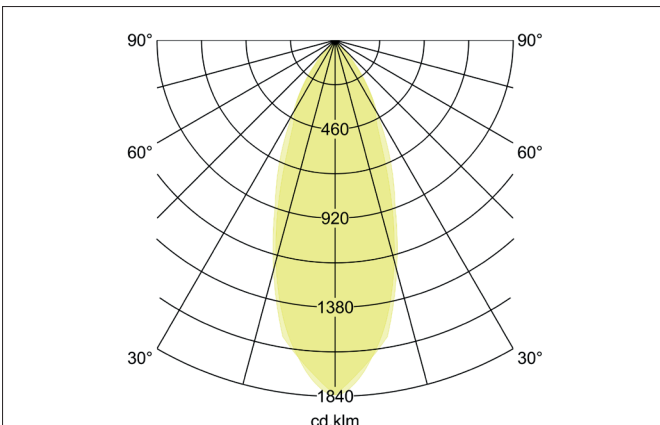

TIRREL-S LED recessed spot set, on/off switchable
 Article no. 38144633

Tender
 LED recessed spot set, on/off switchable, Square. Toolless ceiling installation by installation springs. Ceiling cut-out Ø 68 mm, Installation depth 42 mm, Length 82 mm, Width 82 mm, Weight 0,245 kg, Reflector silver with rotationssymmetrical, deep, wide distributed light intensity. Cover glass transparent Luminous flux 730 lm, Power 1 x 6 W, Light colour warm white, Correlated color temperature (CCT) 3.000 K, Colour rendering index CRI > 80, Housing material: Aluminium / Glass / Plastic, Colour: champagne matt, Permissible ambient temperature (ta): -20 °C up to +25 °C, Protection class (EN 61140): II, Degree of protection (DIN EN 60529): IP20. With electronic driver, on/off switchable.

Product Benefits

- LED recessed spot in square design made of solid aluminum.
 with LED module 6 W (3,000 K) and switchable converter.
- Ceiling cutout 68 mm, diameter 82 mm, installation depth 50 mm, IP20.
- Pivoting range 25°.
- Large color variation. Without visible snap ring.
- Classic, formally restrained design.
- In the same look also in GX5.3 or GU10 version and as a dimmable set (trailing-edge phase or DALI) and as a loudspeaker.
- In addition in the same surface structure and in the same color also available in round design.

Lighting technology	
Colour temperature	3.000 K
Light colour	white
Light output	Direct
Luminous flux	730 lm
System efficiency	122 lm/W
Colour rendering	CRI > 80
Reflector	Faceted
Reflector colour	silver
Beam angle	38°
Light sharing	Symmetric
Adjustable color temperature	No