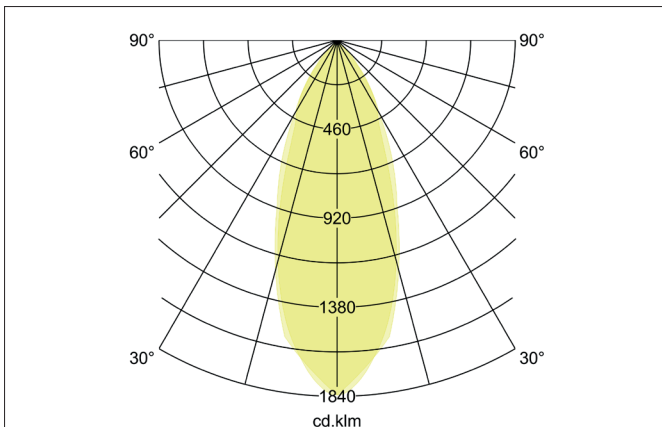

TIRREL-S LED recessed spot set, on/off switchable
 Article no. 38144253

Tender
 LED recessed spot set, on/off switchable, Square. Toolless ceiling installation by installation springs. Ceiling cut-out Ø 68 mm, Installation depth 42 mm, Length 82 mm, Width 82 mm, Weight 0,245 kg, Reflector silver with rotationssymmetrical, deep, wide distributed light intensity. Cover glass transparent Luminous flux 730 lm, Power 1 x 6 W, Light colour warm white, Correlated color temperature (CCT) 3.000 K, Colour rendering index CRI > 80, Housing material: Aluminium / Glass / Plastic, Colour: aluminum matt, Permissible ambient temperature (ta): -20 °C up to +25 °C, Protection class (EN 61140): II, Degree of protection (DIN EN 60529): IP20. With electronic driver, on/off switchable.

Product Benefits

- LED recessed spot in square design made of solid aluminum. with LED module 6 W (3,000 K) and switchable converter.
- Ceiling cutout 68 mm, diameter 82 mm, installation depth 50 mm, IP20.
- Pivoting range 25°.
- Large color variation. Without visible snap ring.
- Classic, formally restrained design.
- In the same look also in GX5.3 or GU10 version and as a dimmable set (trailing-edge phase or DALI) and as a loudspeaker.
- In addition in the same surface structure and in the same color also available in round design.

Lighting technology	
Colour temperature	3.000 K
Light colour	white
Light output	Direct
Luminous flux	730 lm
System efficiency	122 lm/W
Colour rendering	CRI > 80
Reflector	Faceted
Reflector colour	silver
Beam angle	38°
Light sharing	Symmetric
Adjustable color temperature	No