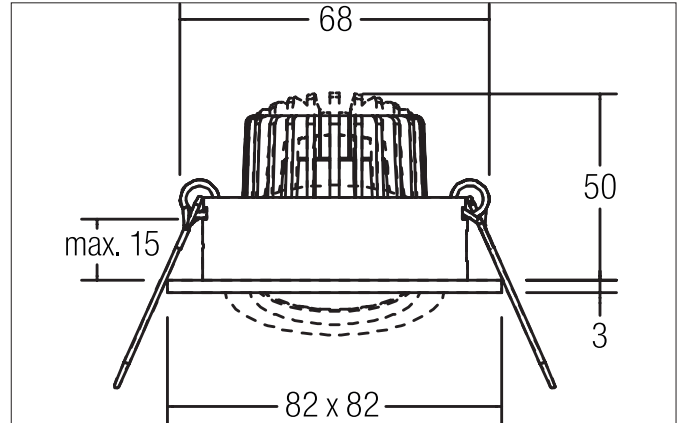

TIRREL-S LED recessed spot set, on/off switchable
 Article no. 38144253

Tender
 LED recessed spot set, on/off switchable, Square. Toolless ceiling installation by installation springs. Ceiling cut-out Ø 68 mm, Installation depth 42 mm, Length 82 mm, Width 82 mm, Weight 0,245 kg, Reflector silver with rotationssymmetrical, deep, wide distributed light intensity. Cover glass transparent Luminous flux 730 lm, Power 1 x 6 W, Light colour warm white, Correlated color temperature (CCT) 3.000 K, Colour rendering index CRI > 80, Housing material: Aluminium / Glass / Plastic, Colour: aluminum matt, Permissible ambient temperature (ta): -20 °C up to +25 °C, Protection class (EN 61140): II, Degree of protection (DIN EN 60529): IP20. With electronic driver, on/off switchable.

Product Benefits

- LED recessed spot in square design made of solid aluminum. with LED module 6 W (3,000 K) and switchable converter.
- Ceiling cutout 68 mm, diameter 82 mm, installation depth 50 mm, IP20.
- Pivoting range 25°.
- Large color variation. Without visible snap ring.
- Classic, formally restrained design.
- In the same look also in GX5.3 or GU10 version and as a dimmable set (trailing-edge phase or DALI) and as a loudspeaker.
- In addition in the same surface structure and in the same color also available in round design.

TIRREL-S LED recessed spot set, on/off switchable

Article no. 38144253

Article data	
Article no.	38144253
GTIN	4251433906742
Series name	TIRREL-S
Short description	LED recessed spot set, on/off switchable
Material	Aluminium / Glass / Plastic
Colour	aluminum matt
Type of surface	Matt
Shape	Square
Length	82 mm
Width	82 mm
Built-in diameter min.	67 mm
Built-in diameter max.	68 mm
Installation depth	42 mm
Hight	3 mm
Weight	0.245 kg
D licence plate	No
Conformance	CE, UKCA