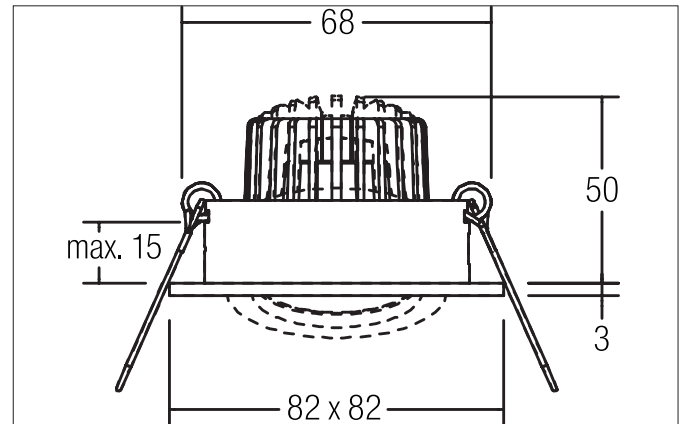

TIRREL-S LED recessed spot set, on/off switchable

Article no. 38144083

Tender

LED recessed spot set, on/off switchable, Square. Toolless ceiling installation by installation springs. Ceiling cut-out \varnothing 68 mm, Installation depth 42 mm, Length 82 mm, Width 82 mm, Weight 0,271 kg, Reflector silver with rotationssymmetrical, deep, wide distributed light intensity. Cover glass transparent Luminous flux 730 lm, Power 1 x 6 W, Light colour warm white, Correlated color temperature (CCT) 3.000 K, Colour rendering index CRI > 80, Housing material: Aluminium / Glass / Plastic, Colour: black matt, Permissible ambient temperature (ta): -20 °C up to +25 °C, Protection class (EN 61140): II, Degree of protection (DIN EN 60529): IP20. With electronic driver, on/off switchable.

Product Benefits

- LED recessed spot in square design made of solid aluminum.
with LED module 6 W (3,000 K) and switchable converter.
- Ceiling cutout 68 mm, diameter 82 mm, installation depth 50 mm, IP20.
- Pivoting range 25°.
- Large color variation. Without visible snap ring.
- Classic, formally restrained design.
- In the same look also in GX5.3 or GU10 version and as a dimmable set (trailing-edge phase or DALI) and as a loudspeaker.
- In addition in the same surface structure and in the same color also available in round design.

TIRREL-S LED recessed spot set, on/off switchable

Article no. 38144083

Article data	
Article no.	38144083
GTIN	4251433928089
Series name	TIRREL-S
Short description	LED recessed spot set, on/off switchable
Material	Aluminium / Glass / Plastic
Colour	black matt
Type of surface	Matt
Shape	Square
Length	82 mm
Width	82 mm
Built-in diameter min.	67 mm
Built-in diameter max.	68 mm
Installation depth	42 mm
Hight	3 mm
Weight	0.271 kg
D licence plate	No
Conformance	CE, UKCA