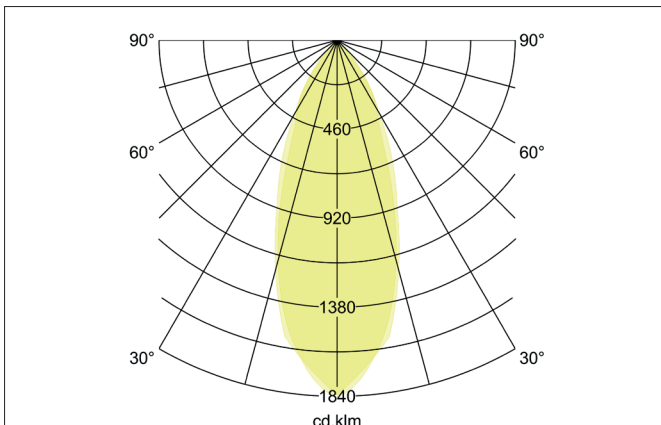

TIRREL-S LED recessed spot set, on/off switchable

Article no. 38144083

Tender

LED recessed spot set, on/off switchable, Square. Toolless ceiling installation by installation springs. Ceiling cut-out \varnothing 68 mm, Installation depth 42 mm, Length 82 mm, Width 82 mm, Weight 0,271 kg, Reflector silver with rotationssymmetrical, deep, wide distributed light intensity. Cover glass transparent Luminous flux 730 lm, Power 1 x 6 W, Light colour warm white, Correlated color temperature (CCT) 3.000 K, Colour rendering index CRI > 80, Housing material: Aluminium / Glass / Plastic, Colour: black matt, Permissible ambient temperature (ta): -20 °C up to +25 °C, Protection class (EN 61140): II, Degree of protection (DIN EN 60529): IP20. With electronic driver, on/off switchable.

Product Benefits

- LED recessed spot in square design made of solid aluminum.
with LED module 6 W (3,000 K) and switchable converter.
- Ceiling cutout 68 mm, diameter 82 mm, installation depth 50 mm, IP20.
- Pivoting range 25°.
- Large color variation. Without visible snap ring.
- Classic, formally restrained design.
- In the same look also in GX5.3 or GU10 version and as a dimmable set (trailing-edge phase or DALI) and as a loudspeaker.
- In addition in the same surface structure and in the same color also available in round design.

Lighting technology	
Colour temperature	3.000 K
Light colour	white
Light output	Direct
Luminous flux	730 lm
System efficiency	122 lm/W
Colour rendering	CRI > 80
Reflector	Faceted
Reflector colour	silver
Beam angle	38°
Light sharing	Symmetric
Adjustable color temperature	No