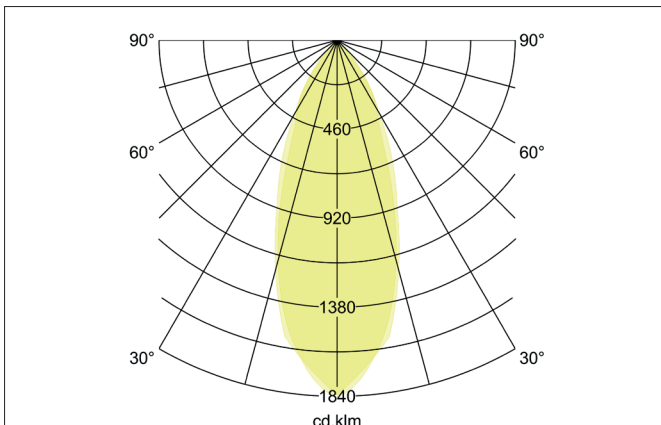

TIRREL-S LED recessed spot set, on/off switchable

Article no. 38144073

Tender

LED recessed spot set, on/off switchable, Square. Toolless ceiling installation by installation springs. Ceiling cut-out Ø 68 mm, Installation depth 42 mm, Length 82 mm, Width 82 mm, Weight 0,245 kg, Reflector silver with rotationssymmetrical, deep, wide distributed light intensity. Cover glass transparent Luminous flux 730 lm, Power 1 x 6 W, Light colour warm white, Correlated color temperature (CCT) 3.000 K, Colour rendering index CRI > 80, Housing material: Aluminium / Glass / Plastic, Colour: white matt, Permissible ambient temperature (ta): -20 °C up to +25 °C, Protection class (EN 61140): II, Degree of protection (DIN EN 60529): IP20. With electronic driver, on/off switchable.

Product Benefits

- LED recessed spot in square design made of solid aluminum.
with LED module 6 W (3,000 K) and switchable converter.
- Ceiling cutout 68 mm, diameter 82 mm, installation depth 50 mm, IP20.
- Pivoting range 25°.
- Large color variation. Without visible snap ring.
- Classic, formally restrained design.
- In the same look also in GX5.3 or GU10 version and as a dimmable set (trailing-edge phase or DALI) and as a loudspeaker.
- In addition in the same surface structure and in the same color also available in round design.

Lighting technology	
Colour temperature	3.000 K
Light colour	white
Light output	Direct
Luminous flux	730 lm
System efficiency	122 lm/W
Colour rendering	CRI > 80
Reflector	Faceted
Reflector colour	silver
Beam angle	38°
Light sharing	Symmetric
Adjustable color temperature	No