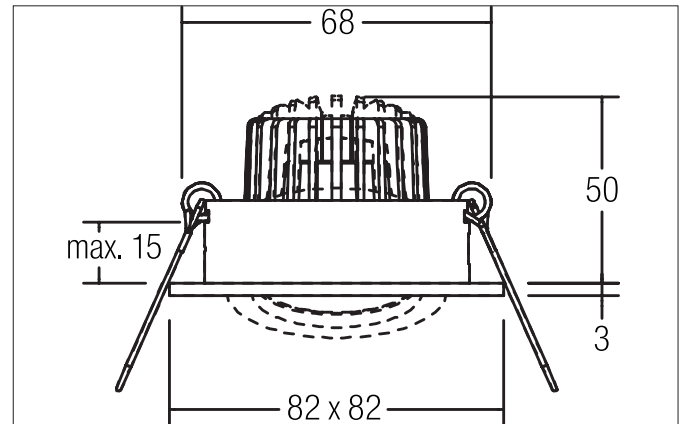

TIRREL-S LED recessed spot set, on/off switchable

Article no. 38144073

Tender

LED recessed spot set, on/off switchable, Square. Toolless ceiling installation by installation springs. Ceiling cut-out Ø 68 mm, Installation depth 42 mm, Length 82 mm, Width 82 mm, Weight 0,245 kg, Reflector silver with rotationssymmetrical, deep, wide distributed light intensity. Cover glass transparent Luminous flux 730 lm, Power 1 x 6 W, Light colour warm white, Correlated color temperature (CCT) 3.000 K, Colour rendering index CRI > 80, Housing material: Aluminium / Glass / Plastic, Colour: white matt, Permissible ambient temperature (ta): -20 °C up to +25 °C, Protection class (EN 61140): II, Degree of protection (DIN EN 60529): IP20. With electronic driver, on/off switchable.

Product Benefits

- LED recessed spot in square design made of solid aluminum.
with LED module 6 W (3,000 K) and switchable converter.
- Ceiling cutout 68 mm, diameter 82 mm, installation depth 50 mm, IP20.
- Pivoting range 25°.
- Large color variation. Without visible snap ring.
- Classic, formally restrained design.
- In the same look also in GX5.3 or GU10 version and as a dimmable set (trailing-edge phase or DALI) and as a loudspeaker.
- In addition in the same surface structure and in the same color also available in round design.

TIRREL-S LED recessed spot set, on/off switchable

Article no. 38144073

Article data	
Article no.	38144073
GTIN	4251433906735
Series name	TIRREL-S
Short description	LED recessed spot set, on/off switchable
Material	Aluminium / Glass / Plastic
Colour	white matt
Type of surface	Matt
Shape	Square
Length	82 mm
Width	82 mm
Built-in diameter min.	67 mm
Built-in diameter max.	68 mm
Installation depth	42 mm
Hight	3 mm
Weight	0.245 kg
D licence plate	No
Conformance	CE, UKCA