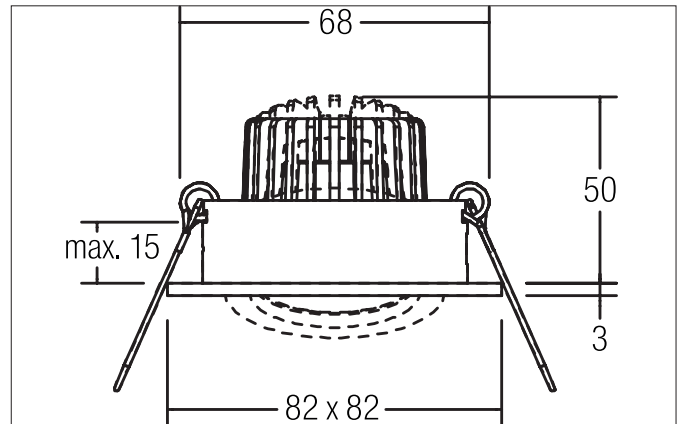

TIRREL-S LED recessed spot set, on/off switchable

Article no. 38144023

Tender

LED recessed spot set, on/off switchable, Square. Toolless ceiling installation by installation springs. Ceiling cut-out \varnothing 68 mm, Installation depth 42 mm, Length 82 mm, Width 82 mm, Weight 0,245 kg, Reflector silver with rotationssymmetrical, deep, wide distributed light intensity. Cover glass transparent Luminous flux 730 lm, Power 1 x 6 W, Light colour warm white, Correlated color temperature (CCT) 3.000 K, Colour rendering index CRI > 80, Housing material: Aluminium / Glass / Plastic, Colour: chrome glossy, Permissible ambient temperature (ta): -20 °C up to +25 °C, Protection class (EN 61140): II, Degree of protection (DIN EN 60529): IP20. With electronic driver, on/off switchable.

Product Benefits

- LED recessed spot in square design made of solid aluminum.
with LED module 6 W (3,000 K) and switchable converter.
- Ceiling cutout 68 mm, diameter 82 mm, installation depth 50 mm, IP20.
- Pivoting range 25°.
- Large color variation. Without visible snap ring.
- Classic, formally restrained design.
- In the same look also in GX5.3 or GU10 version and as a dimmable set (trailing-edge phase or DALI) and as a loudspeaker.
- In addition in the same surface structure and in the same color also available in round design.

TIRREL-S LED recessed spot set, on/off switchable

Article no. 38144023

Article data	
Article no.	38144023
GTIN	4251433908081
Series name	TIRREL-S
Short description	LED recessed spot set, on/off switchable
Material	Aluminium / Glass / Plastic
Colour	chrome glossy
Type of surface	Glossy
Shape	Square
Length	82 mm
Width	82 mm
Built-in diameter min.	67 mm
Built-in diameter max.	68 mm
Installation depth	42 mm
Hight	3 mm
Weight	0.245 kg
D licence plate	No
Conformance	CE, UKCA