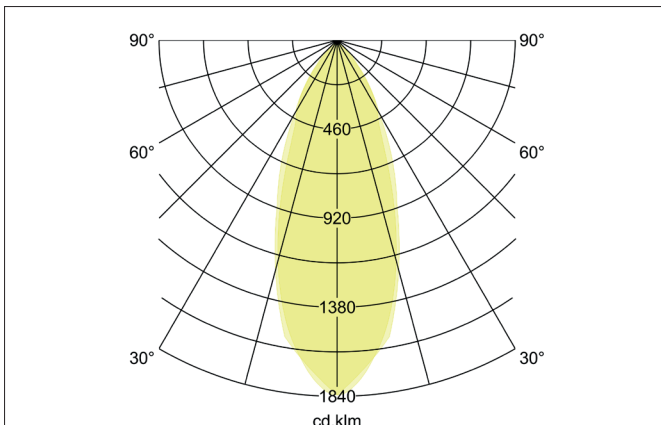

TIRREL-S LED recessed spot set, on/off switchable

Article no. 38144023

Tender

LED recessed spot set, on/off switchable, Square. Toolless ceiling installation by installation springs. Ceiling cut-out \varnothing 68 mm, Installation depth 42 mm, Length 82 mm, Width 82 mm, Weight 0,245 kg, Reflector silver with rotationssymmetrical, deep, wide distributed light intensity. Cover glass transparent Luminous flux 730 lm, Power 1 x 6 W, Light colour warm white, Correlated color temperature (CCT) 3.000 K, Colour rendering index CRI > 80, Housing material: Aluminium / Glass / Plastic, Colour: chrome glossy, Permissible ambient temperature (ta): -20 °C up to +25 °C, Protection class (EN 61140): II, Degree of protection (DIN EN 60529): IP20. With electronic driver, on/off switchable.

Product Benefits

- LED recessed spot in square design made of solid aluminum.
with LED module 6 W (3,000 K) and switchable converter.
- Ceiling cutout 68 mm, diameter 82 mm, installation depth 50 mm, IP20.
- Pivoting range 25°.
- Large color variation. Without visible snap ring.
- Classic, formally restrained design.
- In the same look also in GX5.3 or GU10 version and as a dimmable set (trailing-edge phase or DALI) and as a loudspeaker.
- In addition in the same surface structure and in the same color also available in round design.

Lighting technology	
Colour temperature	3.000 K
Light colour	white
Light output	Direct
Luminous flux	730 lm
System efficiency	122 lm/W
Colour rendering	CRI > 80
Reflector	Faceted
Reflector colour	silver
Beam angle	38°
Light sharing	Symmetric
Adjustable color temperature	No