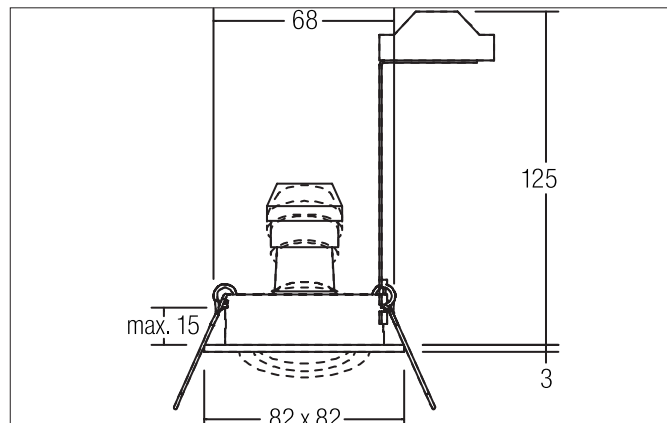

TIRREL-S Recessed spot, GU10

Article no. 36144640

Tender

Recessed spot, GU10, titanium matt, Square. In a compact design, for installation in tool-less rapid assembly systems. Lamp holder: GU10, Mounting method: Recessed mounting, Place of installation: Ceiling-mounted, Material: Aluminium, Degree of protection: according to DIN EN 60529 IP20, Protection class: (EN 61140) II, Voltage: 230V AC 50Hz, Power: 10 W, Amount of light sources / fittings: 1 piece, Adjustability: Pivoted, without control gear, Type of dimming: Other.

Product Benefits

- Recessed spot in square shape made of solid aluminum.
for LED retrofit lamps with GU10 base.
- Ceiling cutout 68 mm, diameter 82 mm, installation depth 125 mm, IP20.
- Pivoting range 25°.
- Large color variation. Without visible snap ring.
- Classic, formally restrained design.
- In the same optics also available as GX5.3 version, as switchable and dimmable set (trailing-edge phase or DALI) and as a loudspeaker.
- In addition in the same surface structure and in the same color also available in round version.

TIRREL-S Recessed spot, GU10

Article no. 36144640

Article data	
Article no.	36144640
GTIN	4250047796688
Series name	TIRREL-S
Short description	Recessed spot, GU10
Material	Aluminium
Colour	titanium matt
Type of surface	Matt
Shape	Square
Length	82 mm
Width	82 mm
Built-in diameter min.	67 mm
Built-in diameter max.	68 mm
Installation depth	125 mm
Hight	3 mm
Weight	0.135 kg
D licence plate	No
Conformance	CE, UKCA

Packing data	
Gross weight	0.213 kg
Length of packaging	140 mm
Packaging width	110 mm
Packaging hight	120 mm
Disposal at end of life	<p>This product must not be disposed of with household waste. You are obliged, to dispose of such electrical waste separately.</p> <p>By disposing of electrical waste and other old or defective electronics separately, you support recycling or other forms of re-use. In that way you help to take care and to avoid that harmful substances get into the environment.</p>