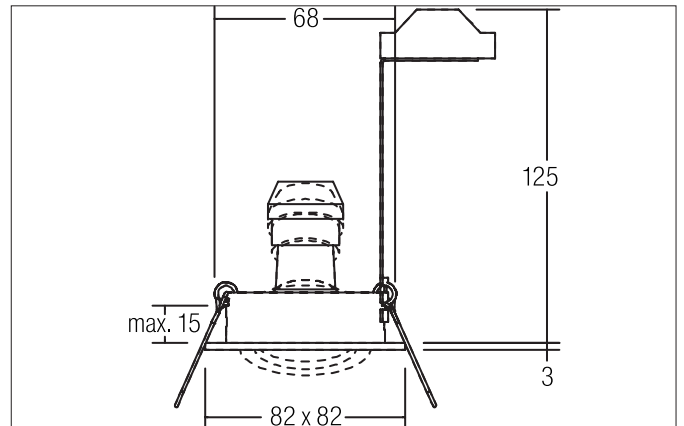

**TIRREL-S Recessed spot, GU10**

Article no. 36144630

**Tender**

Recessed spot, GU10, champagne matt, Square. In a compact design, for installation in tool-less rapid assembly systems. Lamp holder: GU10, Mounting method: Recessed mounting, Place of installation: Ceiling-mounted, Material: Aluminium, Degree of protection: according to DIN EN 60529 IP20, Protection class: (EN 61140) II, Voltage: 230V AC 50Hz, Power: 10 W, Amount of light sources / fittings: 1 piece, Adjustability: Pivoted, without control gear, Type of dimming: Other.

**Product Benefits**

- Recessed spot in square shape made of solid aluminum. for LED retrofit lamps with GU10 base.
- Ceiling cutout 68 mm, diameter 82 mm, installation depth 125 mm, IP20.
- Pivoting range 25°.
- Large color variation. Without visible snap ring.
- Classic, formally restrained design.
- In the same optics also available as GX5.3 version, as switchable and dimmable set (trailing-edge phase or DALI) and as a loudspeaker.
- In addition in the same surface structure and in the same color also available in round version.

**TIRREL-S Recessed spot, GU10**

Article no. 36144630

Article data	
Article no.	36144630
GTIN	4250047796671
Series name	TIRREL-S
Short description	Recessed spot, GU10
Material	Aluminium
Colour	champagne matt
Type of surface	Matt
Shape	Square
Length	82 mm
Width	82 mm
Built-in diameter min.	67 mm
Built-in diameter max.	68 mm
Installation depth	125 mm
Hight	3 mm
Weight	0.135 kg
D licence plate	No
Conformance	CE, UKCA

Packing data	
Gross weight	0.213 kg
Length of packaging	140 mm
Packaging width	110 mm
Packaging hight	120 mm
Disposal at end of life	<p>This product must not be disposed of with household waste. You are obliged, to dispose of such electrical waste separately.</p> <p>By disposing of electrical waste and other old or defective electronics separately, you support recycling or other forms of re-use. In that way you help to take care and to avoid that harmful substances get into the environment.</p>