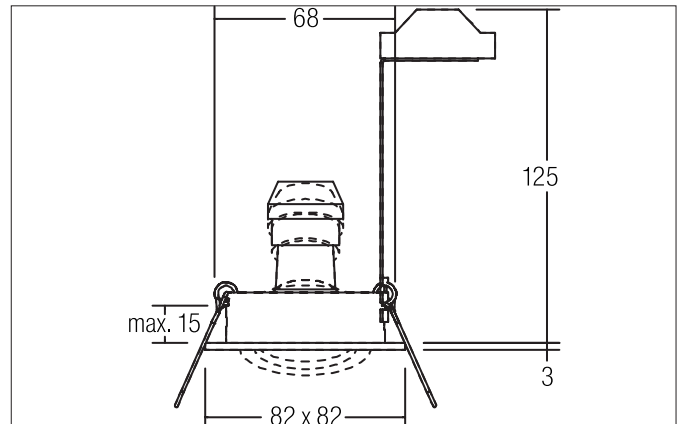

**TIRREL-S Recessed spot, GU 10**

Article no. 36144250

**Tender**

Recessed spot, GU10, aluminum matt, Square. In a compact design, for installation in tool-less rapid assembly systems. Lamp holder: GU10, Mounting method: Recessed mounting, Place of installation: Ceiling-mounted, Material: Aluminium, Degree of protection: according to DIN EN 60529 IP20, Protection class: (EN 61140) II, Voltage: 230V AC 50Hz, Power: 10 W, Amount of light sources / fittings: 1 piece, Adjustability: Pivoted, without control gear, Type of dimming: Other.

Product Benefits

- Recessed spot in square shape made of solid aluminum. for LED retrofit lamps with GU10 base.
- Ceiling cutout 68 mm, diameter 82 mm, installation depth 125 mm, IP20.
- Pivoting range 25°.
- Large color variation. Without visible snap ring.
- Classic, formally restrained design.
- In the same optics also available as GX5.3 version, as switchable and dimmable set (trailing-edge phase or DALI) and as a loudspeaker.
- In addition in the same surface structure and in the same color also available in round version.

TIRREL-S Recessed spot, GU 10

Article no. 36144250

Article data	
Article no.	36144250
GTIN	4250047780496
Series name	TIRREL-S
Short description	Recessed spot, GU10
Material	Aluminium
Colour	aluminum matt
Type of surface	Matt
Shape	Square
Length	82 mm
Width	82 mm
Built-in diameter min.	67 mm
Built-in diameter max.	68 mm
Installation depth	125 mm
Hight	3 mm
Weight	0.131 kg
D licence plate	No
Conformance	CE, UKCA

Packing data	
Gross weight	0.182 kg
Length of packaging	140 mm
Packaging width	100 mm
Packaging hight	85 mm
Disposal at end of life	<p>This product must not be disposed of with household waste. You are obliged, to dispose of such electrical waste separately.</p> <p>By disposing of electrical waste and other old or defective electronics separately, you support recycling or other forms of re-use. In that way you help to take care and to avoid that harmful substances get into the environment.</p>