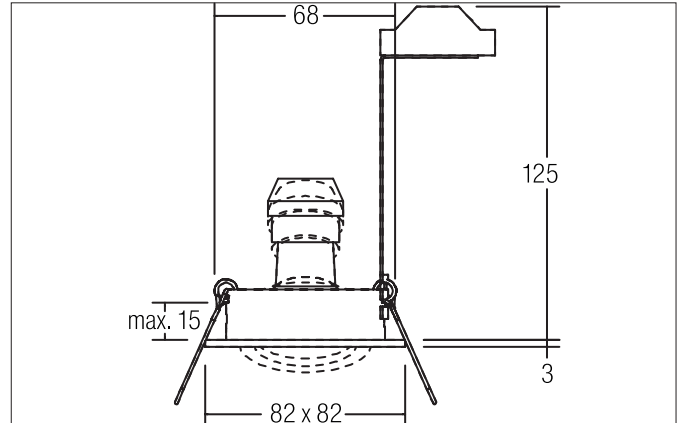

**TIRREL-S Recessed spot, GU10**

Article no. 36144080

**Tender**

Recessed spot, GU10, black matt, Square. In a compact design, for installation in tool-less rapid assembly systems. Lamp holder: GU10, Mounting method: Recessed mounting, Place of installation: Ceiling-mounted, Material: Aluminium, Degree of protection: according to DIN EN 60529 IP20, Protection class: (EN 61140) II, Voltage: 230V AC 50Hz, Power: 10 W, Amount of light sources / fittings: 1 piece, Adjustability: Pivoted, without control gear, Type of dimming: Other.

Product Benefits

- Recessed spot in square shape made of solid aluminum.
for LED retrofit lamps with GU10 base.
- Ceiling cutout 68 mm, diameter 82 mm, installation depth 125 mm, IP20.
- Pivoting range 25°.
- Large color variation. Without visible snap ring.
- Classic, formally restrained design.
- In the same optics also available as GX5.3 version, as switchable and dimmable set (trailing-edge phase or DALI) and as a loudspeaker.
- In addition in the same surface structure and in the same color also available in round version.

TIRREL-S Recessed spot, GU10

Article no. 36144080

Article data	
Article no.	36144080
GTIN	4251433928065
Series name	TIRREL-S
Short description	Recessed spot, GU10
Material	Aluminium
Colour	black matt
Type of surface	Matt
Shape	Square
Length	82 mm
Width	82 mm
Built-in diameter min.	67 mm
Built-in diameter max.	68 mm
Installation depth	125 mm
Hight	3 mm
Weight	0.131 kg
D licence plate	No
Conformance	CE, UKCA

Packing data	
Gross weight	0.215 kg
Length of packaging	140 mm
Packaging width	110 mm
Packaging hight	120 mm
Disposal at end of life	<p>This product must not be disposed of with household waste. You are obliged, to dispose of such electrical waste separately.</p> <p>By disposing of electrical waste and other old or defective electronics separately, you support recycling or other forms of re-use. In that way you help to take care and to avoid that harmful substances get into the environment.</p>