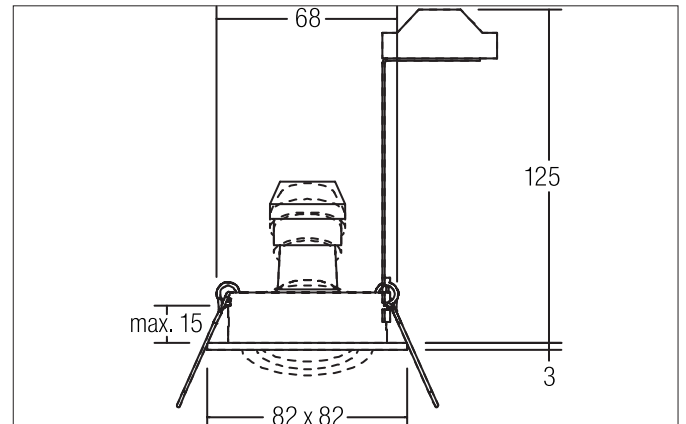

**TIRREL-S Recessed spot, GU10**

Article no. 36144070

**Tender**

Recessed spot, GU10, white matt, Square. In a compact design, for installation in tool-less rapid assembly systems. Lamp holder: GU10, Mounting method: Recessed mounting, Place of installation: Ceiling-mounted, Material: Aluminium, Degree of protection: according to DIN EN 60529 IP20, Protection class: (EN 61140) II, Voltage: 230V AC 50Hz, Power: 10 W, Amount of light sources / fittings: 1 piece, Adjustability: Pivoted, without control gear, Type of dimming: Other.

**Product Benefits**

- Recessed spot in square shape made of solid aluminum.  
for LED retrofit lamps with GU10 base.
- Ceiling cutout 68 mm, diameter 82 mm, installation depth 125 mm, IP20.
- Pivoting range 25°.
- Large color variation. Without visible snap ring.
- Classic, formally restrained design.
- In the same optics also available as GX5.3 version, as switchable and dimmable set (trailing-edge phase or DALI) and as a loudspeaker.
- In addition in the same surface structure and in the same color also available in round version.

**TIRREL-S Recessed spot, GU 10**

Article no. 36144070

Article data	
Article no.	36144070
GTIN	4250047780489
Series name	TIRREL-S
Short description	Recessed spot, GU10
Material	Aluminium
Colour	white matt
Type of surface	Matt
Shape	Square
Length	82 mm
Width	82 mm
Built-in diameter min.	67 mm
Built-in diameter max.	68 mm
Installation depth	125 mm
Hight	3 mm
Weight	0.132 kg
D licence plate	No
Conformance	CE, UKCA

Packing data	
Gross weight	0.18 kg
Length of packaging	140 mm
Packaging width	100 mm
Packaging hight	85 mm
Disposal at end of life	<p>This product must not be disposed of with household waste. You are obliged, to dispose of such electrical waste separately.</p> <p>By disposing of electrical waste and other old or defective electronics separately, you support recycling or other forms of re-use. In that way you help to take care and to avoid that harmful substances get into the environment.</p>