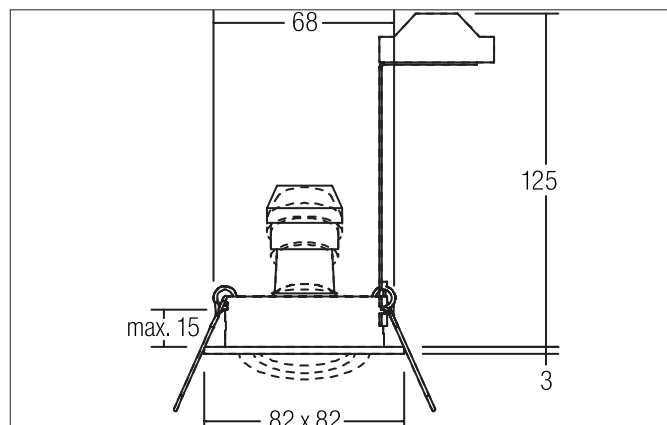

TIRREL-S Recessed spot, GU10

Article no. 36144020

Tender

Recessed spot, GU10, chrome glossy, Square. In a compact design, for installation in tool-less rapid assembly systems. Lamp holder: GU10, Mounting method: Recessed mounting, Place of installation: Ceiling-mounted, Material: Aluminium, Degree of protection: according to DIN EN 60529 IP20, Protection class: (EN 61140) II, Voltage: 230V AC 50Hz, Power: 10 W, Amount of light sources / fittings: 1 piece, Adjustability: Pivoted, without control gear, Type of dimming: Other.

Product Benefits

- Recessed spot in square shape made of solid aluminum. for LED retrofit lamps with GU10 base.
- Ceiling cutout 68 mm, diameter 82 mm, installation depth 125 mm, IP20.
- Pivoting range 25°.
- Large color variation. Without visible snap ring.
- Classic, formally restrained design.
- In the same optics also available as GX5.3 version, as switchable and dimmable set (trailing-edge phase or DALI) and as a loudspeaker.
- In addition in the same surface structure and in the same color also available in round version.

TIRREL-S Recessed spot, GU 10

Article no. 36144020

Article data	
Article no.	36144020
GTIN	4251433908067
Series name	TIRREL-S
Short description	Recessed spot, GU10
Material	Aluminium
Colour	chrome glossy
Type of surface	Glossy
Shape	Square
Length	82 mm
Width	82 mm
Built-in diameter min.	67 mm
Built-in diameter max.	68 mm
Installation depth	125 mm
Hight	3 mm
Weight	0.135 kg
D licence plate	No
Conformance	CE, UKCA

Packing data	
Gross weight	0.213 kg
Length of packaging	140 mm
Packaging width	110 mm
Packaging hight	120 mm
Disposal at end of life	<p>This product must not be disposed of with household waste. You are obliged, to dispose of such electrical waste separately.</p> <p>By disposing of electrical waste and other old or defective electronics separately, you support recycling or other forms of re-use. In that way you help to take care and to avoid that harmful substances get into the environment.</p>