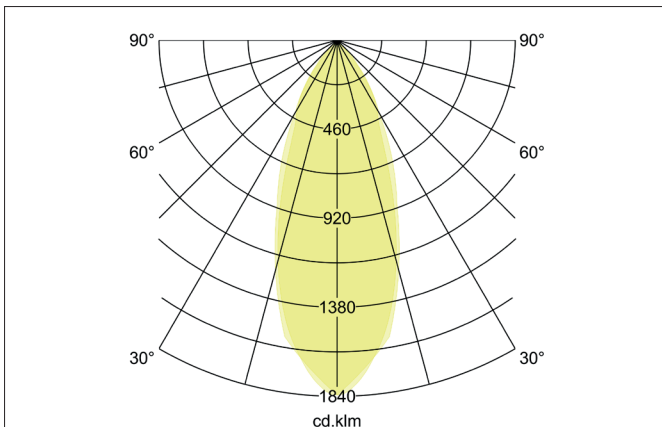

TIRREL-R LED recessed spot set, DALI dimmable, incl. connection box

Article no. 41443643

Tender
 LED recessed spot set, DALI dimmable, incl. connection box, Round. Toolless ceiling installation by installation springs. Ceiling cut-out Ø 68 mm, Installation depth 42 mm, Outer diameter 82 mm, Weight 0,277 kg, Reflector silver with rotationssymmetrical, deep, wide distributed light intensity. Cover glass transparent Luminous flux 730 lm, Power 1 x 6 W, Light colour warm white, Correlated color temperature (CCT) 3.000 K, Colour rendering index CRI > 80, Housing material: Aluminium / Glass / Plastic, Colour: titanium matt, Permissible ambient temperature (ta): -20 °C up to +25 °C, Protection class (EN 61140): II, Degree of protection (DIN EN 60529): IP20. With electronic driver, DALI-2 dimmable.

Product Benefits

- LED recessed spotlight in round design made of solid aluminum with LED module 6 W (3.000 K) and dimmable DALI converter WITHOUT glow-in-the-dark effect.
- Ceiling cut-out 68 mm, diameter 82 mm, installation depth 50 mm, IP20.
- Swivel range 25°.
- Large color variation. Without visible snap ring.
- Classic, formally restrained design.
- In the same optics also in GX5.3 or GU10 version and as a dimmable Set phase section or DALI and as a loudspeaker version.
- In addition, in the same surface structure and in the same color also available in square version.

Lighting technology	
Colour temperature	3.000 K
Light output	Direct
Luminous flux	730 lm
System efficiency	122 lm/W
Colour rendering	CRI > 80
Reflector	Faceted
Reflector colour	silver
Beam angle	38°
Light sharing	Symmetric
Adjustable color temperature	No