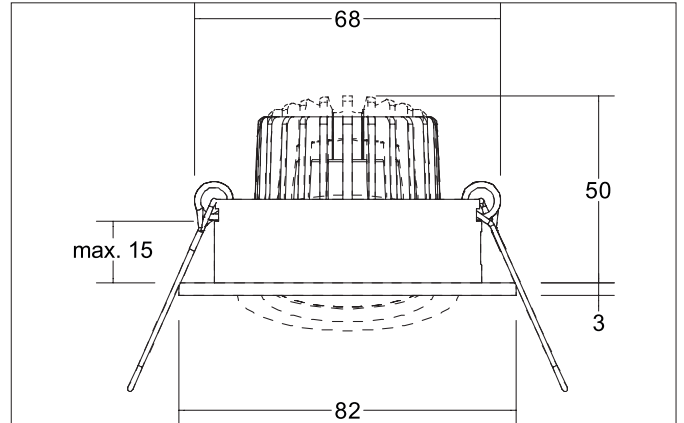

TIRREL-R LED recessed spot set, DALI dimmable, incl. connection box

Article no. 41443643

Tender
 LED recessed spot set, DALI dimmable, incl. connection box, Round. Toolless ceiling installation by installation springs. Ceiling cut-out Ø 68 mm, Installation depth 42 mm, Outer diameter 82 mm, Weight 0,277 kg, Reflector silver with rotationssymmetrical, deep, wide distributed light intensity. Cover glass transparent Luminous flux 730 lm, Power 1 x 6 W, Light colour warm white, Correlated color temperature (CCT) 3.000 K, Colour rendering index CRI > 80, Housing material: Aluminium / Glass / Plastic, Colour: titanium matt, Permissible ambient temperature (ta): -20 °C up to +25 °C, Protection class (EN 61140): II, Degree of protection (DIN EN 60529): IP20. With electronic driver, DALI-2 dimmable.

Product Benefits

- LED recessed spotlight in round design made of solid aluminum with LED module 6 W (3.000 K) and dimmable DALI converter WITHOUT glow-in-the-dark effect.
- Ceiling cut-out 68 mm, diameter 82 mm, installation depth 50 mm, IP20.
- Swivel range 25°.
- Large color variation. Without visible snap ring.
- Classic, formally restrained design.
- In the same optics also in GX5.3 or GU10 version and as a dimmable Set phase section or DALI and as a loudspeaker version.
- In addition, in the same surface structure and in the same color also available in square version.

TIRREL-R LED recessed spot set, DALI dimmable, incl. connection box

Article no. 41443643

Article data	
Article no.	41443643
GTIN	4251433949169
Series name	TIRREL-R
Short description	LED recessed spot set, DALI dimmable, incl. connection box
Material	Aluminium / Glass / Plastic
Colour	titanium matt
Type of surface	Matt
Shape	Round
Outer diameter	82 mm
Built-in diameter min.	67 mm
Built-in diameter max.	68 mm
Installation depth	42 mm
Hight	3 mm
Scope of delivery	Incl. 5-pole connection box
Weight	0.277 kg
D licence plate	No
Conformance	CE, UKCA