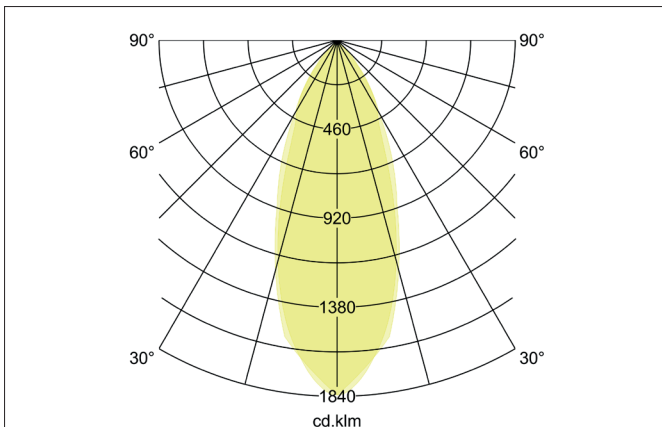

**TIRREL-R LED recessed spot set, DALI dimmable, incl. connection box**

Article no. 41443633

**Tender**  
LED recessed spot set, DALI dimmable, incl. connection box, Round. Toolless ceiling installation by installation springs. Ceiling cut-out Ø 68 mm, Installation depth 42 mm, Outer diameter 82 mm, Weight 0,277 kg, Reflector silver with rotationssymmetrical, deep, wide distributed light intensity. Cover glass transparent Luminous flux 730 lm, Power 1 x 6 W, Light colour warm white, Correlated color temperature (CCT) 3.000 K, Colour rendering index CRI > 80, Housing material: Aluminium / Glass / Plastic, Colour: champagne matt, Permissible ambient temperature (ta): -20 °C up to +25 °C, Protection class (EN 61140): II, Degree of protection (DIN EN 60529): IP20. With electronic driver, DALI-2 dimmable.

**Product Benefits**

- LED recessed spotlight in round design made of solid aluminum with LED module 6 W (3.000 K) and dimmable DALI converter WITHOUT glow-in-the-dark effect.
- Ceiling cut-out 68 mm, diameter 82 mm, installation depth 50 mm, IP20.
- Swivel range 25°.
- Large color variation. Without visible snap ring.
- Classic, formally restrained design.
- In the same optics also in GX5.3 or GU10 version and as a dimmable Set phase section or DALI and as a loudspeaker version.
- In addition, in the same surface structure and in the same color also available in square version.

Lighting technology	
Colour temperature	3.000 K
Light output	Direct
Luminous flux	730 lm
System efficiency	122 lm/W
Colour rendering	CRI > 80
Reflector	Faceted
Reflector colour	silver
Beam angle	38°
Light sharing	Symmetric
Adjustable color temperature	No