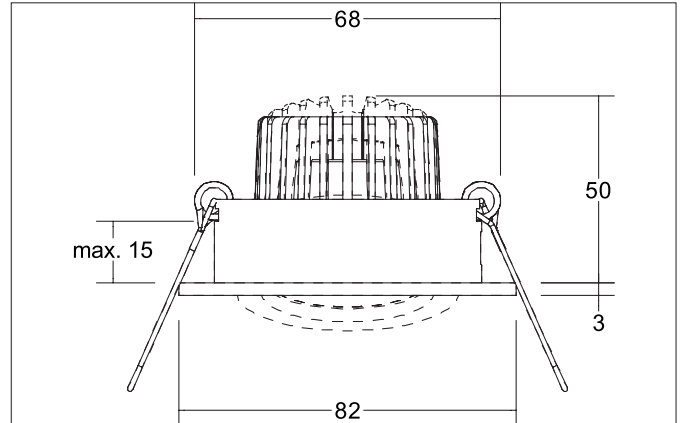

**TIRREL-R LED recessed spot set, DALI dimmable, incl. connection box**

Article no. 41443633

**Tender**  
LED recessed spot set, DALI dimmable, incl. connection box, Round. Toolless ceiling installation by installation springs. Ceiling cut-out Ø 68 mm, Installation depth 42 mm, Outer diameter 82 mm, Weight 0,277 kg, Reflector silver with rotationssymmetrical, deep, wide distributed light intensity. Cover glass transparent Luminous flux 730 lm, Power 1 x 6 W, Light colour warm white, Correlated color temperature (CCT) 3.000 K, Colour rendering index CRI > 80, Housing material: Aluminium / Glass / Plastic, Colour: champagne matt, Permissible ambient temperature (ta): -20 °C up to +25 °C, Protection class (EN 61140): II, Degree of protection (DIN EN 60529): IP20. With electronic driver, DALI-2 dimmable.

**Product Benefits**

- LED recessed spotlight in round design made of solid aluminum with LED module 6 W (3.000 K) and dimmable DALI converter WITHOUT glow-in-the-dark effect.
- Ceiling cut-out 68 mm, diameter 82 mm, installation depth 50 mm, IP20.
- Swivel range 25°.
- Large color variation. Without visible snap ring.
- Classic, formally restrained design.
- In the same optics also in GX5.3 or GU10 version and as a dimmable Set phase section or DALI and as a loudspeaker version.
- In addition, in the same surface structure and in the same color also available in square version.

**TIRREL-R LED recessed spot set, DALI dimmable, incl. connection box**

Article no. 41443633

Article data	
Article no.	41443633
GTIN	4251433949152
Series name	TIRREL-R
Short description	LED recessed spot set, DALI dimmable, incl. connection box
Material	Aluminium / Glass / Plastic
Colour	champagne matt
Type of surface	Matt
Shape	Round
Outer diameter	82 mm
Built-in diameter min.	67 mm
Built-in diameter max.	68 mm
Installation depth	42 mm
Hight	3 mm
Scope of delivery	Incl. 5-pole connection box
Weight	0.277 kg
D licence plate	No
Conformance	CE, UKCA