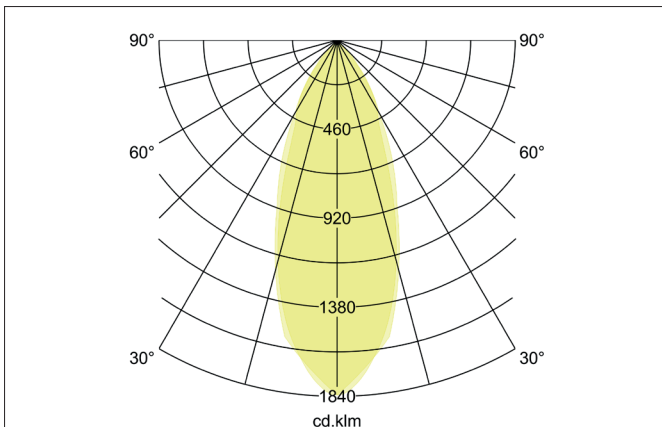

TIRREL-R LED recessed spot set, DALI dimmable, incl. connection box

Article no. 41443253

Tender
 LED recessed spot set, DALI dimmable, incl. connection box, Round. Toolless ceiling installation by installation springs. Ceiling cut-out Ø 68 mm, Installation depth 42 mm, Outer diameter 82 mm, Weight 0,277 kg, Reflector silver with rotationssymmetrical, deep, wide distributed light intensity. Cover glass transparent Luminous flux 730 lm, Power 1 x 6 W, Light colour warm white, Correlated color temperature (CCT) 3.000 K, Colour rendering index CRI > 80, Housing material: Aluminium / Glass / Plastic, Colour: aluminum matt, Permissible ambient temperature (ta): -20 °C up to +25 °C, Protection class (EN 61140): II, Degree of protection (DIN EN 60529): IP20. With electronic driver, DALI-2 dimmable.

Product Benefits

- LED recessed spotlight in round design made of solid aluminum with LED module 6 W (3.000 K) and dimmable DALI converter WITHOUT glow-in-the-dark effect.
- Ceiling cut-out 68 mm, diameter 82 mm, installation depth 50 mm, IP20.
- Swivel range 25°.
- Large color variation. Without visible snap ring.
- Classic, formally restrained design.
- In the same optics also in GX5.3 or GU10 version and as a dimmable Set phase section or DALI and as a loudspeaker version.
- In addition, in the same surface structure and in the same color also available in square version.

Lighting technology	
Colour temperature	3.000 K
Light output	Direct
Luminous flux	730 lm
System efficiency	122 lm/W
Colour rendering	CRI > 80
Reflector	Faceted
Reflector colour	silver
Beam angle	38°
Light sharing	Symmetric
Adjustable color temperature	No