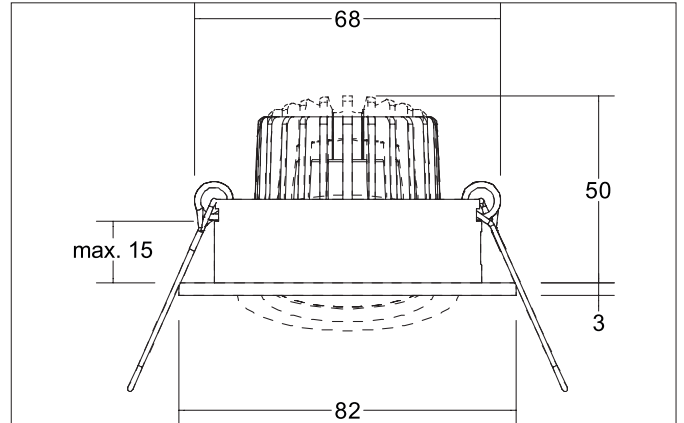

TIRREL-R LED recessed spot set, DALI dimmable, incl. connection box

Article no. 41443253

Tender
 LED recessed spot set, DALI dimmable, incl. connection box, Round. Toolless ceiling installation by installation springs. Ceiling cut-out Ø 68 mm, Installation depth 42 mm, Outer diameter 82 mm, Weight 0,277 kg, Reflector silver with rotationssymmetrical, deep, wide distributed light intensity. Cover glass transparent Luminous flux 730 lm, Power 1 x 6 W, Light colour warm white, Correlated color temperature (CCT) 3.000 K, Colour rendering index CRI > 80, Housing material: Aluminium / Glass / Plastic, Colour: aluminum matt, Permissible ambient temperature (ta): -20 °C up to +25 °C, Protection class (EN 61140): II, Degree of protection (DIN EN 60529): IP20. With electronic driver, DALI-2 dimmable.

Product Benefits

- LED recessed spotlight in round design made of solid aluminum with LED module 6 W (3.000 K) and dimmable DALI converter WITHOUT glow-in-the-dark effect.
- Ceiling cut-out 68 mm, diameter 82 mm, installation depth 50 mm, IP20.
- Swivel range 25°.
- Large color variation. Without visible snap ring.
- Classic, formally restrained design.
- In the same optics also in GX5.3 or GU10 version and as a dimmable Set phase section or DALI and as a loudspeaker version.
- In addition, in the same surface structure and in the same color also available in square version.

TIRREL-R LED recessed spot set, DALI dimmable, incl. connection box

Article no. 41443253

Article data	
Article no.	41443253
GTIN	4251433949145
Series name	TIRREL-R
Short description	LED recessed spot set, DALI dimmable, incl. connection box
Material	Aluminium / Glass / Plastic
Colour	aluminum matt
Type of surface	Matt
Shape	Round
Outer diameter	82 mm
Built-in diameter min.	67 mm
Built-in diameter max.	68 mm
Installation depth	42 mm
Hight	3 mm
Scope of delivery	Incl. 5-pole connection box
Weight	0.277 kg
D licence plate	No
Conformance	CE, UKCA