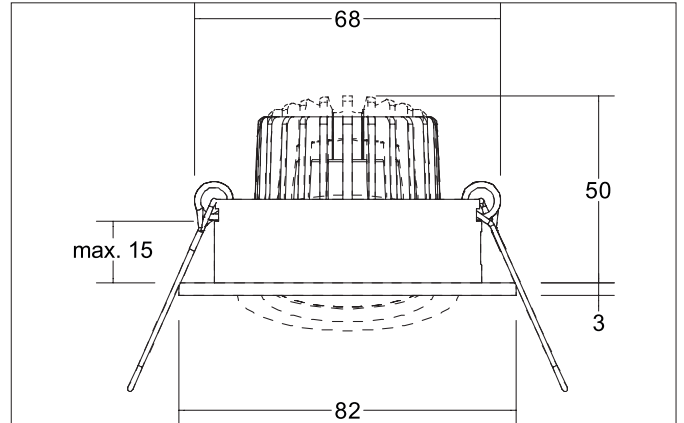

TIRREL-R LED recessed spot set, DALI dimmable, incl. connection box

Article no. 41443083

Tender
 LED recessed spot set, DALI dimmable, incl. connection box, Round. Toolless ceiling installation by installation springs. Ceiling cut-out Ø 68 mm, Installation depth 42 mm, Outer diameter 82 mm, Weight 0,277 kg, Reflector silver with rotationssymmetrical, deep, wide distributed light intensity. Cover glass transparent Luminous flux 730 lm, Power 1 x 6 W, Light colour warm white, Correlated color temperature (CCT) 3.000 K, Colour rendering index CRI > 80, Housing material: Aluminium / Glass / Plastic, Colour: black matt, Permissible ambient temperature (ta): -20 °C up to +25 °C, Protection class (EN 61140): II, Degree of protection (DIN EN 60529): IP20. With electronic driver, DALI-2 dimmable.

Product Benefits

- LED recessed spotlight in round design made of solid aluminum with LED module 6 W (3.000 K) and dimmable DALI converter WITHOUT glow-in-the-dark effect.
- Ceiling cut-out 68 mm, diameter 82 mm, installation depth 50 mm, IP20.
- Swivel range 25°.
- Large color variation. Without visible snap ring.
- Classic, formally restrained design.
- In the same optics also in GX5.3 or GU10 version and as a dimmable Set phase section or DALI and as a loudspeaker version.
- In addition, in the same surface structure and in the same color also available in square version.

TIRREL-R LED recessed spot set, DALI dimmable, incl. connection box

Article no. 41443083

Article data	
Article no.	41443083
GTIN	4251433949138
Series name	TIRREL-R
Short description	LED recessed spot set, DALI dimmable, incl. connection box
Material	Aluminium / Glass / Plastic
Colour	black matt
Type of surface	Matt
Shape	Round
Outer diameter	82 mm
Built-in diameter min.	67 mm
Built-in diameter max.	68 mm
Installation depth	42 mm
Hight	3 mm
Scope of delivery	Incl. 5-pole connection box
Weight	0.277 kg
D licence plate	No
Conformance	CE, UKCA