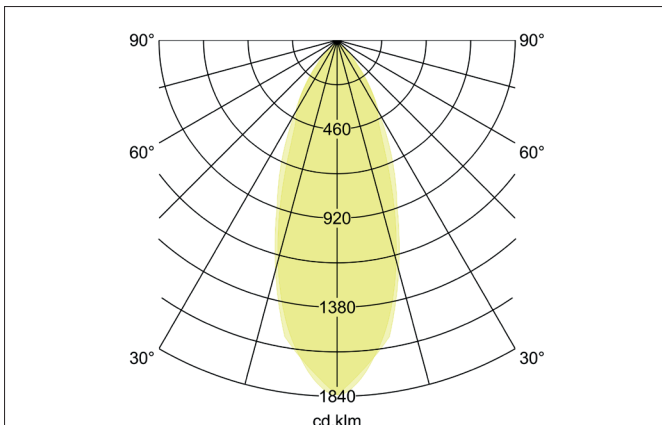

TIRREL-R LED recessed spot set, DALI dimmable, incl. connection box

Article no. 41443083

Tender
 LED recessed spot set, DALI dimmable, incl. connection box, Round. Toolless ceiling installation by installation springs. Ceiling cut-out Ø 68 mm, Installation depth 42 mm, Outer diameter 82 mm, Weight 0,277 kg, Reflector silver with rotationssymmetrical, deep, wide distributed light intensity. Cover glass transparent Luminous flux 730 lm, Power 1 x 6 W, Light colour warm white, Correlated color temperature (CCT) 3.000 K, Colour rendering index CRI > 80, Housing material: Aluminium / Glass / Plastic, Colour: black matt, Permissible ambient temperature (ta): -20 °C up to +25 °C, Protection class (EN 61140): II, Degree of protection (DIN EN 60529): IP20. With electronic driver, DALI-2 dimmable.

Product Benefits

- LED recessed spotlight in round design made of solid aluminum with LED module 6 W (3.000 K) and dimmable DALI converter WITHOUT glow-in-the-dark effect.
- Ceiling cut-out 68 mm, diameter 82 mm, installation depth 50 mm, IP20.
- Swivel range 25°.
- Large color variation. Without visible snap ring.
- Classic, formally restrained design.
- In the same optics also in GX5.3 or GU10 version and as a dimmable Set phase section or DALI and as a loudspeaker version.
- In addition, in the same surface structure and in the same color also available in square version.

Lighting technology	
Colour temperature	3.000 K
Light output	Direct
Luminous flux	730 lm
System efficiency	122 lm/W
Colour rendering	CRI > 80
Reflector	Faceted
Reflector colour	silver
Beam angle	38°
Light sharing	Symmetric
Adjustable color temperature	No