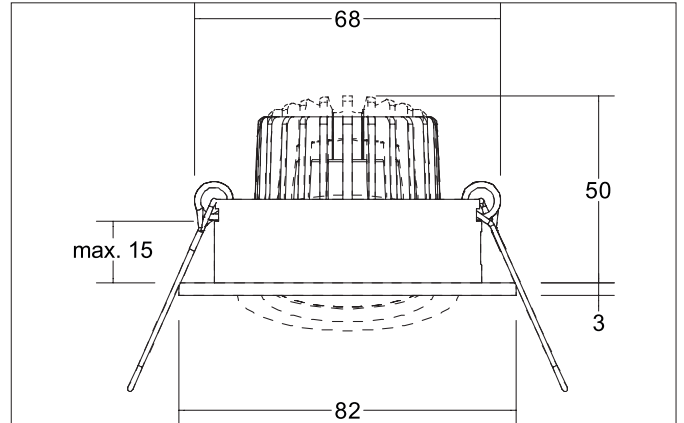

TIRREL-R LED recessed spot set, DALI dimmable, incl. connection box

Article no. 41443073

Tender
 LED recessed spot set, DALI dimmable, incl. connection box, Round. Toolless ceiling installation by installation springs. Ceiling cut-out Ø 68 mm, Installation depth 42 mm, Outer diameter 82 mm, Weight 0,277 kg, Reflector silver with rotationssymmetrical, deep, wide distributed light intensity. Cover glass transparent Luminous flux 730 lm, Power 1 x 6 W, Light colour warm white, Correlated color temperature (CCT) 3.000 K, Colour rendering index CRI > 80, Housing material: Aluminium / Glass / Plastic, Colour: white matt, Permissible ambient temperature (ta): -20 °C up to +25 °C, Protection class (EN 61140): II, Degree of protection (DIN EN 60529): IP20. With electronic driver, DALI-2 dimmable.

Product Benefits

- LED recessed spotlight in round design made of solid aluminum with LED module 6 W (3.000 K) and dimmable DALI converter WITHOUT glow-in-the-dark effect.
- Ceiling cut-out 68 mm, diameter 82 mm, installation depth 50 mm, IP20.
- Swivel range 25°.
- Large color variation. Without visible snap ring.
- Classic, formally restrained design.
- In the same optics also in GX5.3 or GU10 version and as a dimmable Set phase section or DALI and as a loudspeaker version.
- In addition, in the same surface structure and in the same color also available in square version.

TIRREL-R LED recessed spot set, DALI dimmable, incl. connection box

Article no. 41443073

Article data	
Article no.	41443073
GTIN	4251433949121
Series name	TIRREL-R
Short description	LED recessed spot set, DALI dimmable, incl. connection box
Material	Aluminium / Glass / Plastic
Colour	white matt
Type of surface	Matt
Shape	Round
Outer diameter	82 mm
Built-in diameter min.	67 mm
Built-in diameter max.	68 mm
Installation depth	42 mm
Hight	3 mm
Scope of delivery	Incl. 5-pole connection box
Weight	0.277 kg
D licence plate	No
Conformance	CE, UKCA