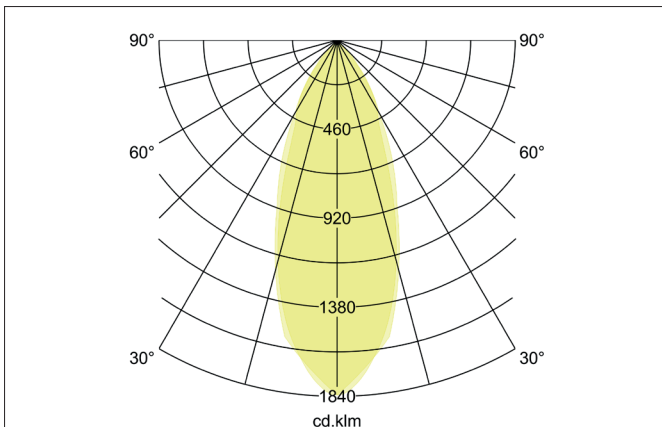

TIRREL-R LED recessed spot set, DALI dimmable, incl. connection box

Article no. 41443073

Tender
 LED recessed spot set, DALI dimmable, incl. connection box, Round. Toolless ceiling installation by installation springs. Ceiling cut-out Ø 68 mm, Installation depth 42 mm, Outer diameter 82 mm, Weight 0,277 kg, Reflector silver with rotationssymmetrical, deep, wide distributed light intensity. Cover glass transparent Luminous flux 730 lm, Power 1 x 6 W, Light colour warm white, Correlated color temperature (CCT) 3.000 K, Colour rendering index CRI > 80, Housing material: Aluminium / Glass / Plastic, Colour: white matt, Permissible ambient temperature (ta): -20 °C up to +25 °C, Protection class (EN 61140): II, Degree of protection (DIN EN 60529): IP20. With electronic driver, DALI-2 dimmable.

Product Benefits

- LED recessed spotlight in round design made of solid aluminum with LED module 6 W (3.000 K) and dimmable DALI converter WITHOUT glow-in-the-dark effect.
- Ceiling cut-out 68 mm, diameter 82 mm, installation depth 50 mm, IP20.
- Swivel range 25°.
- Large color variation. Without visible snap ring.
- Classic, formally restrained design.
- In the same optics also in GX5.3 or GU10 version and as a dimmable Set phase section or DALI and as a loudspeaker version.
- In addition, in the same surface structure and in the same color also available in square version.

Lighting technology	
Colour temperature	3.000 K
Light output	Direct
Luminous flux	730 lm
System efficiency	122 lm/W
Colour rendering	CRI > 80
Reflector	Faceted
Reflector colour	silver
Beam angle	38°
Light sharing	Symmetric
Adjustable color temperature	No