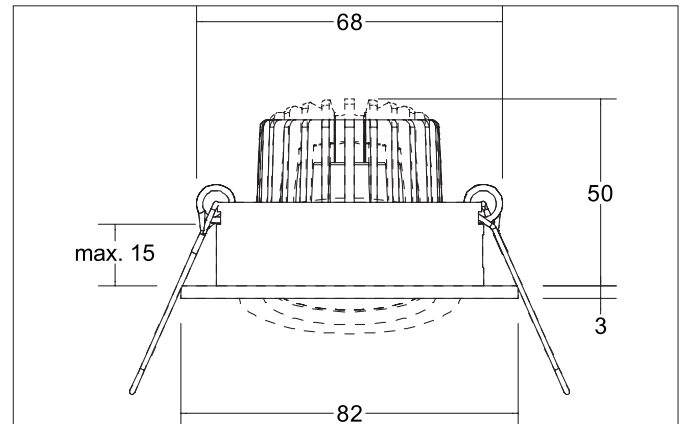

TIRREL-R LED recessed spot set, DALI dimmable, incl. connection box

Article no. 41443023

Tender

LED recessed spot set, DALI dimmable, incl. connection box, Round. Toolless ceiling installation by installation springs. Ceiling cut-out Ø 68 mm, Installation depth 42 mm, Outer diameter 82 mm, Weight 0,277 kg, Reflector silver with rotationssymmetrical, deep, wide distributed light intensity. Cover glass transparent Luminous flux 730 lm, Power 1 x 6 W, Light colour warm white, Correlated color temperature (CCT) 3.000 K, Colour rendering index CRI > 80, Housing material: Aluminium / Glass / Plastic, Colour: chrome glossy, Permissible ambient temperature (ta): -20 °C up to +25 °C, Protection class (EN 61140): II, Degree of protection (DIN EN 60529): IP20. With electronic driver, DALI-2 dimmable.

Product Benefits

- LED recessed spotlight in round design made of solid aluminum with LED module 6 W (3.000 K) and dimmable DALI converter WITHOUT glow-in-the-dark effect.
- Ceiling cut-out 68 mm, diameter 82 mm, installation depth 50 mm, IP20.
- Swivel range 25°.
- Large color variation. Without visible snap ring.
- Classic, formally restrained design.
- In the same optics also in GX5.3 or GU10 version and as a dimmable Set phase section or DALI and as a loudspeaker version.
- In addition, in the same surface structure and in the same color also available in square version.

TIRREL-R LED recessed spot set, DALI dimmable, incl. connection box

Article no. 41443023

Article data	
Article no.	41443023
GTIN	4251433949114
Series name	TIRREL-R
Short description	LED recessed spot set, DALI dimmable, incl. connection box
Material	Aluminium / Glass / Plastic
Colour	chrome glossy
Type of surface	Glossy
Shape	Round
Outer diameter	82 mm
Built-in diameter min.	67 mm
Built-in diameter max.	68 mm
Installation depth	42 mm
Hight	3 mm
Scope of delivery	Incl. 5-pole connection box
Weight	0.277 kg
D licence plate	No
Conformance	CE, UKCA