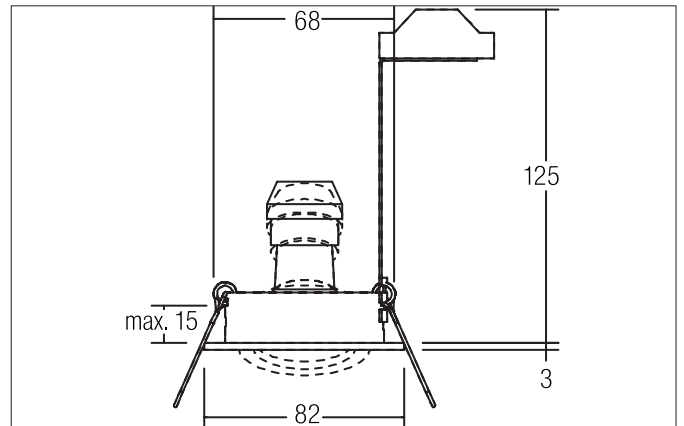

**TIRREL-R Recessed spot, GU10**

Article no. 36143250

**Tender**

Recessed spot, GU10, aluminum matt, Round. In a compact design, for installation in tool-less rapid assembly systems. Lamp holder: GU10, Mounting method: Recessed mounting, Place of installation: Ceiling-mounted, Material: Aluminium, Degree of protection: according to DIN EN 60529 IP20, Protection class: (EN 61140) II, Voltage: 230V AC 50Hz, Power: 10 W, Amount of light sources / fittings: 1 piece, Adjustability: Pivoted, without control gear, Type of dimming: Other.

**Product Benefits**

- Recessed spot in round design made of solid aluminum.  
for LED retrofit lamps with GU10 base.
- Ceiling cutout 68 mm, diameter 82 mm, installation depth 125 mm, IP20.
- Swivel range 25°.
- Large color variation. Without visible snap ring.
- Classic, formally restrained design.
- In the same optics also available as GX5.3 version, as switchable and dimmable set (trailing-edge phase or DALI) and as a loudspeaker.
- In addition, in the same surface structure and in the same color also available in square version.

**TIRREL-R Recessed spot, GU10**

Article no. 36143250

Article data	
Article no.	36143250
GTIN	4250047780472
Series name	TIRREL-R
Short description	Recessed spot, GU10
Material	Aluminium
Colour	aluminum matt
Type of surface	Matt
Shape	Round
Outer diameter	82 mm
Built-in diameter min.	67 mm
Built-in diameter max.	68 mm
Installation depth	125 mm
Hight	3 mm
Weight	0.119 kg
D licence plate	No
Conformance	CE, UKCA

Article no.: 81202250

Reducing ring D 130 mm, for luminaire cut-out size 68 mm

Dimensions: 130 mm

[https://www.brumberg.com/fileadmin/products/Datenblatt\\_81202250\\_2021\\_DE.pdf](https://www.brumberg.com/fileadmin/products/Datenblatt_81202250_2021_DE.pdf)