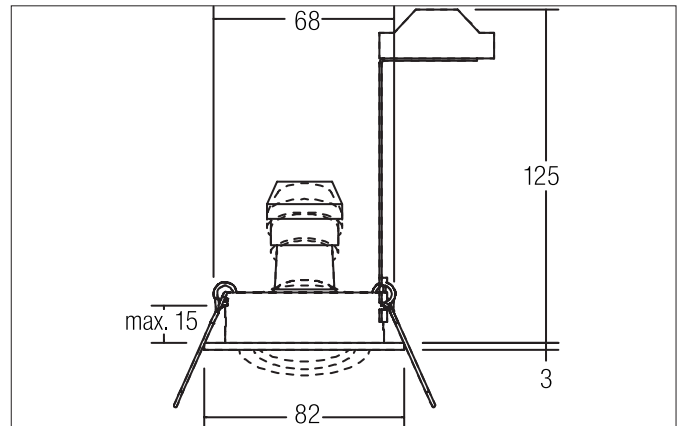

**TIRREL-R Recessed spot, GU10**

Article no. 36143070

**Tender**

Recessed spot, GU10, white matt, Round. In a compact design, for installation in tool-less rapid assembly systems. Lamp holder: GU10, Mounting method: Recessed mounting, Place of installation: Ceiling-mounted, Material: Aluminium, Degree of protection: according to DIN EN 60529 IP20, Protection class: (EN 61140) II, Voltage: 230V AC 50Hz, Power: 10 W, Amount of light sources / fittings: 1 piece, Adjustability: Pivoted, without control gear, Type of dimming: Other.

**Product Benefits**

- Recessed spot in round design made of solid aluminum.  
for LED retrofit lamps with GU10 base.
- Ceiling cutout 68 mm, diameter 82 mm, installation depth 125 mm, IP20.
- Swivel range 25°.
- Large color variation. Without visible snap ring.
- Classic, formally restrained design.
- In the same optics also available as GX5.3 version, as switchable and dimmable set (trailing-edge phase or DALI) and as a loudspeaker.
- In addition, in the same surface structure and in the same color also available in square version.

**TIRREL-R Recessed spot, GU 10**

Article no. 36143070

Article data	
Article no.	36143070
GTIN	4250047780465
Series name	TIRREL-R
Short description	Recessed spot, GU10
Material	Aluminium
Colour	white matt
Type of surface	Matt
Shape	Round
Outer diameter	82 mm
Built-in diameter min.	67 mm
Built-in diameter max.	68 mm
Installation depth	125 mm
Hight	3 mm
Weight	0.126 kg
D licence plate	No
Conformance	CE, UKCA

Article no.: 81203370

Reducing ring D 145 mm, for luminaire cut-out size 68 mm

Dimensions: 145 mm

[https://www.brumberg.com/fileadmin/products/Datenblatt\\_81203370\\_2021\\_DE.pdf](https://www.brumberg.com/fileadmin/products/Datenblatt_81203370_2021_DE.pdf)