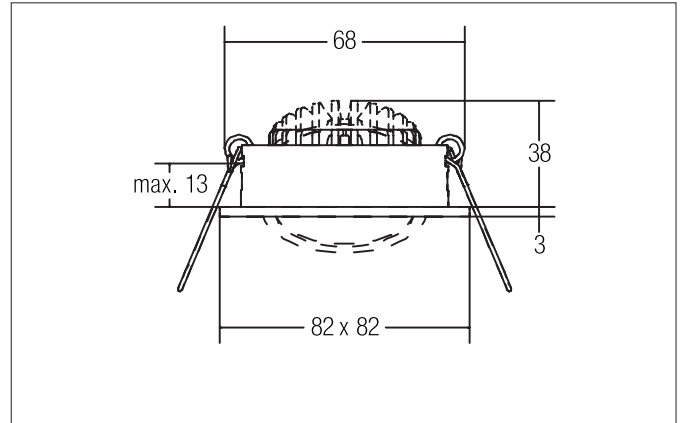

SEVEN-S LED recessed spot set, on/off switchable

Article no. 38262643

Tender

LED recessed spot set, on/off switchable, Square. Toolless ceiling installation by installation springs. Ceiling cut-out Ø 68 mm, Installation depth 38 mm, Length 82 mm, Width 82 mm, Weight 0,214 kg, Reflector silver with rotationssymmetrical, deep, wide distributed light intensity. Cover plastic, transparent Luminous flux 740 lm, Power 1 x 7 W, Light colour warm white, Correlated color temperature (CCT) 2.700 K, Colour rendering index CRI > 80, Rated life time L70/B50 at 25 °C: 50.000 h, Housing material: Aluminium / Polycarbonate, Colour: titanium matt, Permissible ambient temperature (ta): -20 °C up to +25 °C, Protection class (EN 61140): II, Degree of protection (DIN EN 60529): IP20. With electronic driver, on/off switchable with integrated strain relief.

Product Benefits

- Square recessed spotlight made of solid aluminum with polycarbonate cover.
- Easy and tool-free mounting.
- CRI > 80.
- Low mounting depth 38 mm, length 82 mm, width 82 mm, Ceiling cut-out 68 mm.
- Ceiling thickness maximum 13 mm.
- Large article variance in terms of housing color and color temperature.
- Switchable set - alternatively available in version for 350 mA and as dimmable (trailing-edge phase dimmer) set available.
- Alternatively available in round design.

SEVEN-S LED recessed spot set, on/off switchable

Article no. 38262643

Article data	
Article no.	38262643
GTIN	4251433920687
Series name	SEVEN-S
Short description	LED recessed spot set, on/off switchable
Material	Aluminium / Polycarbonate
Colour	titanium matt
Type of surface	Matt
Shape	Square
Length	82 mm
Width	82 mm
Built-in diameter min.	68 mm
Built-in diameter max.	68 mm
Installation depth	38 mm
Hight	3 mm
Weight	0.214 kg
D licence plate	No
Conformance	CE, UKCA