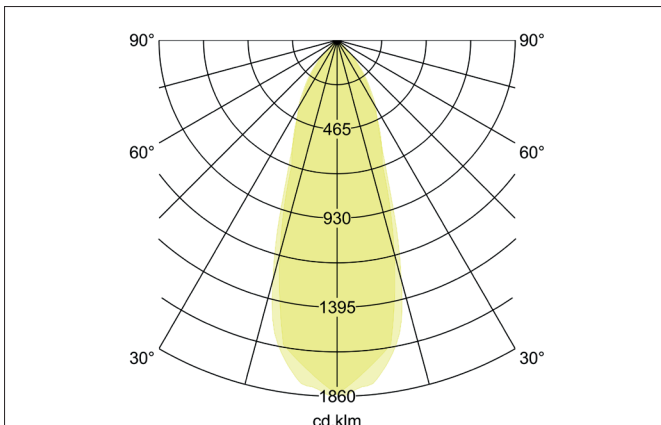

SEVEN-S LED recessed spot set, on/off switchable

Article no. 38262643

Tender

LED recessed spot set, on/off switchable, Square. Toolless ceiling installation by installation springs. Ceiling cut-out Ø 68 mm, Installation depth 38 mm, Length 82 mm, Width 82 mm, Weight 0,214 kg, Reflector silver with rotationssymmetrical, deep, wide distributed light intensity. Cover plastic, transparent Luminous flux 740 lm, Power 1 x 7 W, Light colour warm white, Correlated color temperature (CCT) 2.700 K, Colour rendering index CRI > 80, Rated life time L70/B50 at 25 °C: 50.000 h, Housing material: Aluminium / Polycarbonate, Colour: titanium matt, Permissible ambient temperature (ta): -20 °C up to +25 °C, Protection class (EN 61140): II, Degree of protection (DIN EN 60529): IP20. With electronic driver, on/off switchable with integrated strain relief.

Product Benefits

- Square recessed spotlight made of solid aluminum with polycarbonate cover.
- Easy and tool-free mounting.
- CRI > 80.
- Low mounting depth 38 mm, length 82 mm, width 82 mm, Ceiling cut-out 68 mm.
- Ceiling thickness maximum 13 mm.
- Large article variance in terms of housing color and color temperature.
- Switchable set - alternatively available in version for 350 mA and as dimmable (trailing-edge phase dimmer) set available.
- Alternatively available in round design.

SEVEN-S LED recessed spot set, on/off switchable

Article no. 38262643

Article data	
Article no.	38262643
GTIN	4251433920687
Series name	SEVEN-S
Short description	LED recessed spot set, on/off switchable
Material	Aluminium / Polycarbonate
Colour	titanium matt
Type of surface	Matt
Shape	Square
Length	82 mm
Width	82 mm
Built-in diameter min.	68 mm
Built-in diameter max.	68 mm
Installation depth	38 mm
Hight	3 mm
Weight	0.214 kg
D licence plate	No
Conformance	CE, UKCA