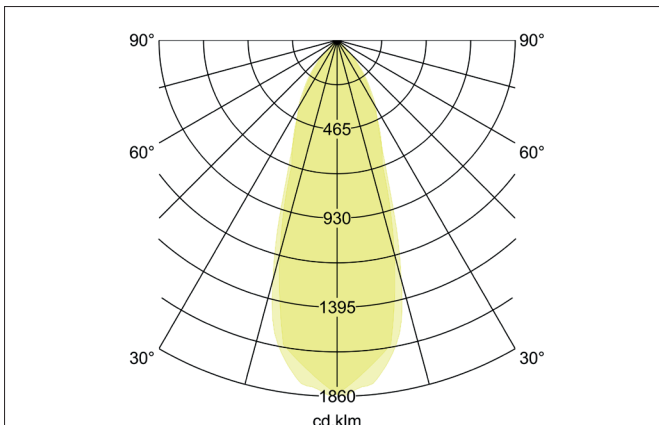

SEVEN-S LED recessed spot set, on/off switchable

Article no. 38364633

Tender

LED recessed spot set, on/off switchable, Square. Toolless ceiling installation by installation springs. Ceiling cut-out Ø 68 mm, Installation depth 38 mm, Length 82 mm, Width 82 mm, Weight 0,14 kg, Reflector silver with rotationssymmetrical, deep, wide distributed light intensity. Cover plastic, transparent. Luminous flux 740 lm, Power 1 x 7 W, Light colour warm white, Correlated color temperature (CCT) 3.000 K, Colour rendering index CRI > 80, Rated life time L70/B50 at 25 °C: 50.000 h, Housing material: Aluminium / Polycarbonate, Colour: champagne matt, Permissible ambient temperature (ta): -20 °C up to +25 °C, Protection class (EN 61140): II, Degree of protection (DIN EN 60529): IP20. With electronic driver, on/off switchable with integrated strain relief.

Product Benefits

- Square recessed spotlight made of solid aluminum with polycarbonate cover.
- Easy and tool-free mounting.
- CRI > 80.
- Low mounting depth 38 mm, length 82 mm, width 82 mm, Ceiling cut-out 68 mm.
- Ceiling thickness maximum 13 mm.
- Large article variance in terms of housing color and color temperature.
- Switchable set - alternatively available in version for 350 mA and as dimmable (trailing-edge phase dimmer) set available.
- Alternatively available in round design.

Lighting technology	
Colour temperature	3.000 K
Light colour	white
Light output	Direct
Luminous flux	740 lm
System efficiency	106 lm/W
Colour rendering	CRI > 80
Reflector	Faceted
Reflector colour	silver
Beam angle	38°
Light sharing	Symmetric
Adjustable color temperature	No