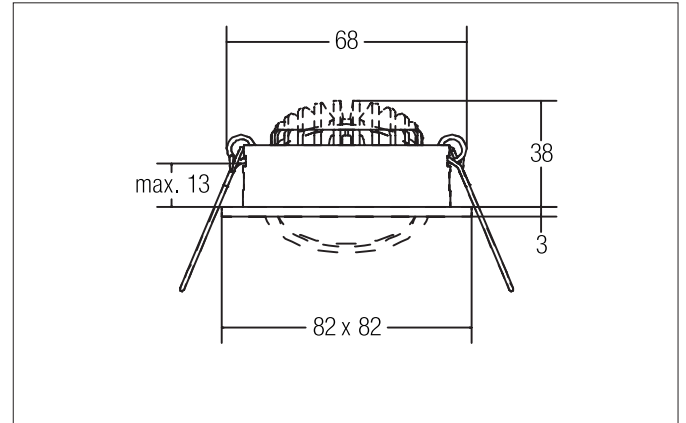

SEVEN-S LED recessed spot set, on/off switchable

Article no. 38364633

Tender

LED recessed spot set, on/off switchable, Square. Toolless ceiling installation by installation springs. Ceiling cut-out Ø 68 mm, Installation depth 38 mm, Length 82 mm, Width 82 mm, Weight 0,14 kg, Reflector silver with rotationssymmetrical, deep, wide distributed light intensity. Cover plastic, transparent. Luminous flux 740 lm, Power 1 x 7 W, Light colour warm white, Correlated color temperature (CCT) 3.000 K, Colour rendering index CRI > 80, Rated life time L70/B50 at 25 °C: 50.000 h, Housing material: Aluminium / Polycarbonate, Colour: champagne matt, Permissible ambient temperature (ta): -20 °C up to +25 °C, Protection class (EN 61140): II, Degree of protection (DIN EN 60529): IP20. With electronic driver, on/off switchable with integrated strain relief.

Product Benefits

- Square recessed spotlight made of solid aluminum with polycarbonate cover.
- Easy and tool-free mounting.
- CRI > 80.
- Low mounting depth 38 mm, length 82 mm, width 82 mm, Ceiling cut-out 68 mm.
- Ceiling thickness maximum 13 mm.
- Large article variance in terms of housing color and color temperature.
- Switchable set - alternatively available in version for 350 mA and as dimmable (trailing-edge phase dimmer) set available.
- Alternatively available in round design.

SEVEN-S LED recessed spot set, on/off switchable

Article no. 38364633

Article data	
Article no.	38364633
GTIN	4251433919100
Series name	SEVEN-S
Short description	LED recessed spot set, on/off switchable
Material	Aluminium / Polycarbonate
Colour	champagne matt
Type of surface	Matt
Shape	Square
Length	82 mm
Width	82 mm
Built-in diameter min.	68 mm
Built-in diameter max.	68 mm
Installation depth	38 mm
Hight	3 mm
Weight	0.14 kg
D licence plate	No
Conformance	CE, UKCA

Optional accessories	
Article no.:	83330000
Connection box	230 V AC, 3-pole
Dimensions:	85 mm x 35 mm x 30 mm
	https://www.brumberg.com/fileadmin/products/Datenblatt_83330000_2021_DE.pdf