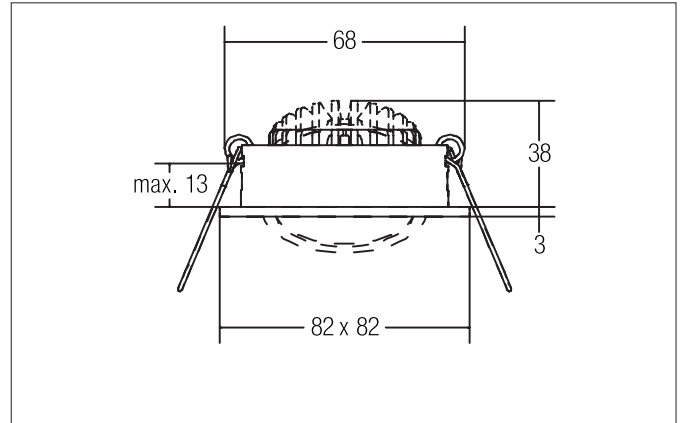

SEVEN-S LED recessed spot set, on/off switchable

Article no. 38262633

Tender

LED recessed spot set, on/off switchable, Square. Toolless ceiling installation by installation springs. Ceiling cut-out \varnothing 68 mm, Installation depth 38 mm, Length 82 mm, Width 82 mm, Weight 0,214 kg, Reflector silver with rotationssymmetrical, deep, wide distributed light intensity. Cover plastic, transparent Luminous flux 740 lm, Power 1 x 7 W, Light colour warm white, Correlated color temperature (CCT) 2.700 K, Colour rendering index CRI > 80, Rated life time L70/B50 at 25 °C: 50.000 h, Housing material: Aluminium / Polycarbonate, Colour: champagne matt, Permissible ambient temperature (ta): -20 °C up to +25 °C, Protection class (EN 61140): II, Degree of protection (DIN EN 60529): IP20. With electronic driver, on/off switchable with integrated strain relief.

Product Benefits

- Square recessed spotlight made of solid aluminum with polycarbonate cover.
- Easy and tool-free mounting.
- CRI > 80.
- Low mounting depth 38 mm, length 82 mm, width 82 mm, Ceiling cut-out 68 mm.
- Ceiling thickness maximum 13 mm.
- Large article variance in terms of housing color and color temperature.
- Switchable set - alternatively available in version for 350 mA and as dimmable (trailing-edge phase dimmer) set available.
- Alternatively available in round design.

SEVEN-S LED recessed spot set, on/off switchable

Article no. 38262633

Article data	
Article no.	38262633
GTIN	4251433919049
Series name	SEVEN-S
Short description	LED recessed spot set, on/off switchable
Material	Aluminium / Polycarbonate
Colour	champagne matt
Type of surface	Matt
Shape	Square
Length	82 mm
Width	82 mm
Built-in diameter min.	68 mm
Built-in diameter max.	68 mm
Installation depth	38 mm
Hight	3 mm
Weight	0.214 kg
D licence plate	No
Conformance	CE, UKCA