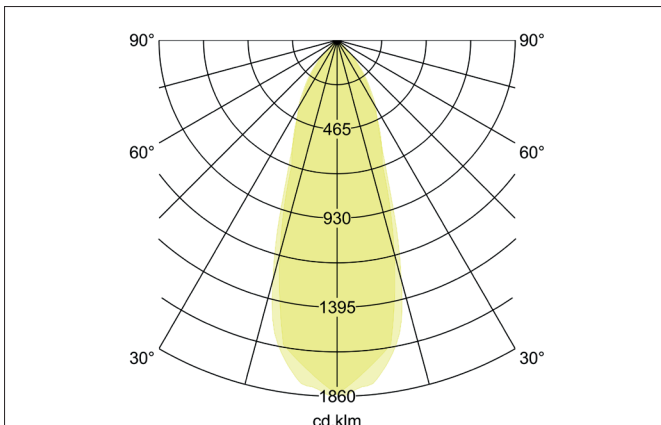

SEVEN-S LED recessed spot set, on/off switchable

Article no. 38262633

Tender

LED recessed spot set, on/off switchable, Square. Toolless ceiling installation by installation springs. Ceiling cut-out \varnothing 68 mm, Installation depth 38 mm, Length 82 mm, Width 82 mm, Weight 0,214 kg, Reflector silver with rotationssymmetrical, deep, wide distributed light intensity. Cover plastic, transparent Luminous flux 740 lm, Power 1 x 7 W, Light colour warm white, Correlated color temperature (CCT) 2.700 K, Colour rendering index CRI > 80, Rated life time L70/B50 at 25 °C: 50.000 h, Housing material: Aluminium / Polycarbonate, Colour: champagne matt, Permissible ambient temperature (ta): -20 °C up to +25 °C, Protection class (EN 61140): II, Degree of protection (DIN EN 60529): IP20. With electronic driver, on/off switchable with integrated strain relief.

Product Benefits

- Square recessed spotlight made of solid aluminum with polycarbonate cover.
- Easy and tool-free mounting.
- CRI > 80.
- Low mounting depth 38 mm, length 82 mm, width 82 mm, Ceiling cut-out 68 mm.
- Ceiling thickness maximum 13 mm.
- Large article variance in terms of housing color and color temperature.
- Switchable set - alternatively available in version for 350 mA and as dimmable (trailing-edge phase dimmer) set available.
- Alternatively available in round design.

SEVEN-S LED recessed spot set, on/off switchable

Article no. 38262633

Article data	
Article no.	38262633
GTIN	4251433919049
Series name	SEVEN-S
Short description	LED recessed spot set, on/off switchable
Material	Aluminium / Polycarbonate
Colour	champagne matt
Type of surface	Matt
Shape	Square
Length	82 mm
Width	82 mm
Built-in diameter min.	68 mm
Built-in diameter max.	68 mm
Installation depth	38 mm
Hight	3 mm
Weight	0.214 kg
D licence plate	No
Conformance	CE, UKCA