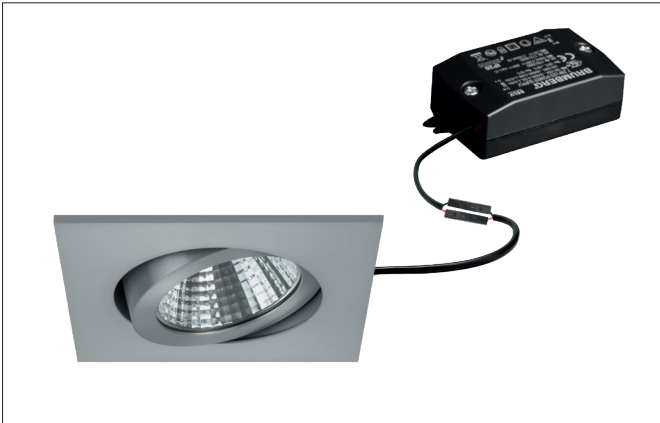

SEVEN-S LED recessed spot set, on/off switchable

Article no. 38364253

Tender

LED recessed spot set, on/off switchable, Square. Toolless ceiling installation by installation springs. Ceiling cut-out \varnothing 68 mm, Installation depth 38 mm, Length 82 mm, Width 82 mm, Weight 0,14 kg, Reflector silver with rotationssymmetrical, deep, wide distributed light intensity. Cover plastic, transparent Luminous flux 740 lm, Power 1 x 7 W, Light colour warm white, Correlated color temperature (CCT) 3.000 K, Colour rendering index CRI > 80, Rated life time L70/B50 at 25 °C: 50.000 h, Housing material: Aluminium / Polycarbonate, Colour: aluminium matt, Permissible ambient temperature (ta): -20 °C up to +25 °C, Protection class (EN 61140): II, Degree of protection (DIN EN 60529): IP20. With electronic driver, on/off switchable with integrated strain relief.

Product Benefits

- Square recessed spotlight made of solid aluminum with polycarbonate cover.
- Easy and tool-free mounting.
- CRI > 80.
- Low mounting depth 38 mm, length 82 mm, width 82 mm, Ceiling cut-out 68 mm.
- Ceiling thickness maximum 13 mm.
- Large article variance in terms of housing color and color temperature.
- Switchable set - alternatively available in version for 350 mA and as dimmable (trailing-edge phase dimmer) set available.
- Alternatively available in round design.

SEVEN-S LED recessed spot set, on/off switchable

Article no. 38364253

Article data	
Article no.	38364253
GTIN	4251433919513
Series name	SEVEN-S
Short description	LED recessed spot set, on/off switchable
Material	Aluminium / Polycarbonate
Colour	aluminum matt
Type of surface	Matt
Shape	Square
Length	82 mm
Width	82 mm
Built-in diameter min.	68 mm
Built-in diameter max.	68 mm
Installation depth	38 mm
Hight	3 mm
Weight	0.14 kg
D licence plate	No
Conformance	CE, UKCA