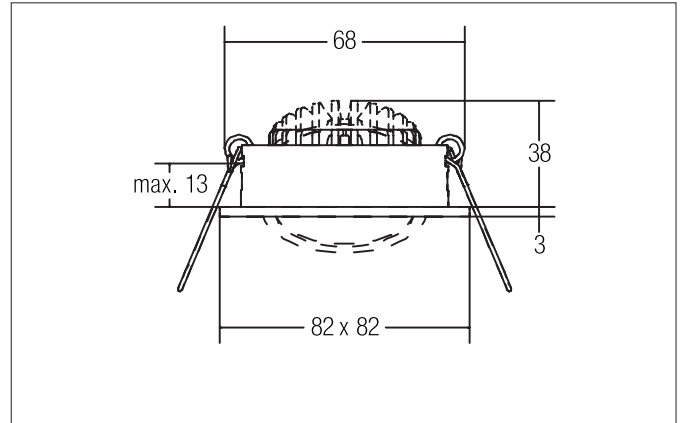

SEVEN-S LED recessed spot set, on/off switchable

Article no. 38364253

Tender

LED recessed spot set, on/off switchable, Square. Toolless ceiling installation by installation springs. Ceiling cut-out \varnothing 68 mm, Installation depth 38 mm, Length 82 mm, Width 82 mm, Weight 0,14 kg, Reflector silver with rotationssymmetrical, deep, wide distributed light intensity. Cover plastic, transparent Luminous flux 740 lm, Power 1 x 7 W, Light colour warm white, Correlated color temperature (CCT) 3.000 K, Colour rendering index CRI > 80, Rated life time L70/B50 at 25 °C: 50.000 h, Housing material: Aluminium / Polycarbonate, Colour: aluminium matt, Permissible ambient temperature (ta): -20 °C up to +25 °C, Protection class (EN 61140): II, Degree of protection (DIN EN 60529): IP20. With electronic driver, on/off switchable with integrated strain relief.

Product Benefits

- Square recessed spotlight made of solid aluminum with polycarbonate cover.
- Easy and tool-free mounting.
- CRI > 80.
- Low mounting depth 38 mm, length 82 mm, width 82 mm, Ceiling cut-out 68 mm.
- Ceiling thickness maximum 13 mm.
- Large article variance in terms of housing color and color temperature.
- Switchable set - alternatively available in version for 350 mA and as dimmable (trailing-edge phase dimmer) set available.
- Alternatively available in round design.

SEVEN-S LED recessed spot set, on/off switchable

Article no. 38364253

Article data	
Article no.	38364253
GTIN	4251433919513
Series name	SEVEN-S
Short description	LED recessed spot set, on/off switchable
Material	Aluminium / Polycarbonate
Colour	aluminum matt
Type of surface	Matt
Shape	Square
Length	82 mm
Width	82 mm
Built-in diameter min.	68 mm
Built-in diameter max.	68 mm
Installation depth	38 mm
Hight	3 mm
Weight	0.14 kg
D licence plate	No
Conformance	CE, UKCA