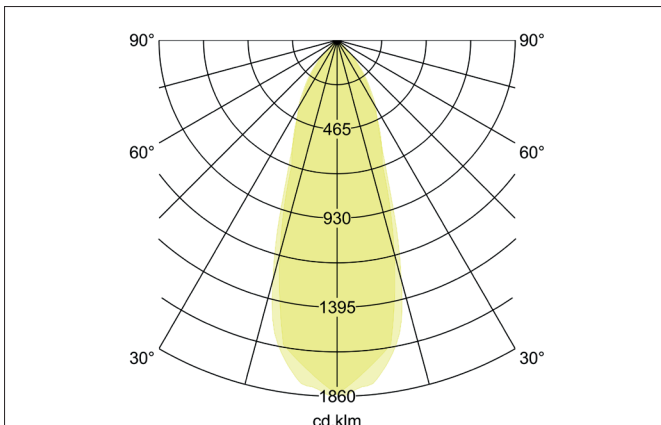

SEVEN-S LED recessed spot set, on/off switchable

Article no. 38364253

Tender

LED recessed spot set, on/off switchable, Square. Toolless ceiling installation by installation springs. Ceiling cut-out \varnothing 68 mm, Installation depth 38 mm, Length 82 mm, Width 82 mm, Weight 0,14 kg, Reflector silver with rotationssymmetrical, deep, wide distributed light intensity. Cover plastic, transparent Luminous flux 740 lm, Power 1 x 7 W, Light colour warm white, Correlated color temperature (CCT) 3.000 K, Colour rendering index CRI > 80, Rated life time L70/B50 at 25 °C: 50.000 h, Housing material: Aluminium / Polycarbonate, Colour: aluminium matt, Permissible ambient temperature (ta): -20 °C up to +25 °C, Protection class (EN 61140): II, Degree of protection (DIN EN 60529): IP20. With electronic driver, on/off switchable with integrated strain relief.

Product Benefits

- Square recessed spotlight made of solid aluminum with polycarbonate cover.
- Easy and tool-free mounting.
- CRI > 80.
- Low mounting depth 38 mm, length 82 mm, width 82 mm, Ceiling cut-out 68 mm.
- Ceiling thickness maximum 13 mm.
- Large article variance in terms of housing color and color temperature.
- Switchable set - alternatively available in version for 350 mA and as dimmable (trailing-edge phase dimmer) set available.
- Alternatively available in round design.

Lighting technology	
Colour temperature	3.000 K
Light colour	white
Light output	Direct
Luminous flux	740 lm
System efficiency	106 lm/W
Colour rendering	CRI > 80
Reflector	Faceted
Reflector colour	silver
Beam angle	38°
Light sharing	Symmetric
Adjustable color temperature	No