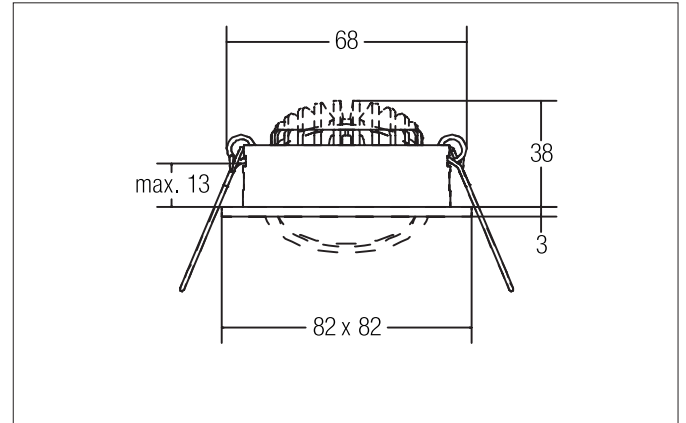

SEVEN-S LED recessed spot set, on/off switchable

Article no. 38262253

Tender

LED recessed spot set, on/off switchable, Square. Toolless ceiling installation by installation springs. Ceiling cut-out \varnothing 68 mm, Installation depth 38 mm, Length 82 mm, Width 82 mm, Weight 0,214 kg, Reflector silver with rotationssymmetrical, deep, wide distributed light intensity. Cover plastic, transparent Luminous flux 740 lm, Power 1 x 7 W, Light colour warm white, Correlated color temperature (CCT) 2.700 K, Colour rendering index CRI > 80, Rated life time L70/B50 at 25 °C: 50.000 h, Housing material: Aluminium / Polycarbonate, Colour: aluminum matt, Permissible ambient temperature (ta): -20 °C up to +25 °C, Protection class (EN 61140): II, Degree of protection (DIN EN 60529): IP20. With electronic driver, on/off switchable with integrated strain relief.

Product Benefits

- Square recessed spotlight made of solid aluminum with polycarbonate cover.
- Easy and tool-free mounting.
- CRI > 80.
- Low mounting depth 38 mm, length 82 mm, width 82 mm, Ceiling cut-out 68 mm.
- Ceiling thickness maximum 13 mm.
- Large article variance in terms of housing color and color temperature.
- Switchable set - alternatively available in version for 350 mA and as dimmable (trailing-edge phase dimmer) set available.
- Alternatively available in round design.

SEVEN-S LED recessed spot set, on/off switchable

Article no. 38262253

Article data	
Article no.	38262253
GTIN	4251433919032
Series name	SEVEN-S
Short description	LED recessed spot set, on/off switchable
Material	Aluminium / Polycarbonate
Colour	aluminum matt
Type of surface	Matt
Shape	Square
Length	82 mm
Width	82 mm
Built-in diameter min.	68 mm
Built-in diameter max.	68 mm
Installation depth	38 mm
Hight	3 mm
Weight	0.214 kg
D licence plate	No
Conformance	CE, UKCA