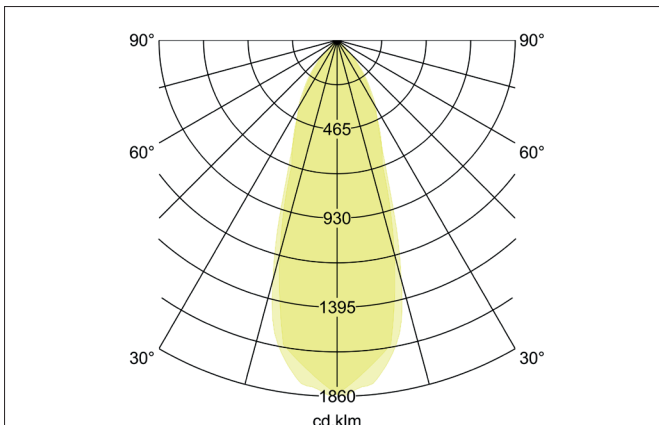

SEVEN-S LED recessed spot set, on/off switchable

Article no. 38262253

Tender

LED recessed spot set, on/off switchable, Square. Toolless ceiling installation by installation springs. Ceiling cut-out \varnothing 68 mm, Installation depth 38 mm, Length 82 mm, Width 82 mm, Weight 0,214 kg, Reflector silver with rotationssymmetrical, deep, wide distributed light intensity. Cover plastic, transparent Luminous flux 740 lm, Power 1 x 7 W, Light colour warm white, Correlated color temperature (CCT) 2.700 K, Colour rendering index CRI > 80, Rated life time L70/B50 at 25 °C: 50.000 h, Housing material: Aluminium / Polycarbonate, Colour: aluminum matt, Permissible ambient temperature (ta): -20 °C up to +25 °C, Protection class (EN 61140): II, Degree of protection (DIN EN 60529): IP20. With electronic driver, on/off switchable with integrated strain relief.

Product Benefits

- Square recessed spotlight made of solid aluminum with polycarbonate cover.
- Easy and tool-free mounting.
- CRI > 80.
- Low mounting depth 38 mm, length 82 mm, width 82 mm, Ceiling cut-out 68 mm.
- Ceiling thickness maximum 13 mm.
- Large article variance in terms of housing color and color temperature.
- Switchable set - alternatively available in version for 350 mA and as dimmable (trailing-edge phase dimmer) set available.
- Alternatively available in round design.

SEVEN-S LED recessed spot set, on/off switchable

Article no. 38262253

Article data	
Article no.	38262253
GTIN	4251433919032
Series name	SEVEN-S
Short description	LED recessed spot set, on/off switchable
Material	Aluminium / Polycarbonate
Colour	aluminum matt
Type of surface	Matt
Shape	Square
Length	82 mm
Width	82 mm
Built-in diameter min.	68 mm
Built-in diameter max.	68 mm
Installation depth	38 mm
Hight	3 mm
Weight	0.214 kg
D licence plate	No
Conformance	CE, UKCA