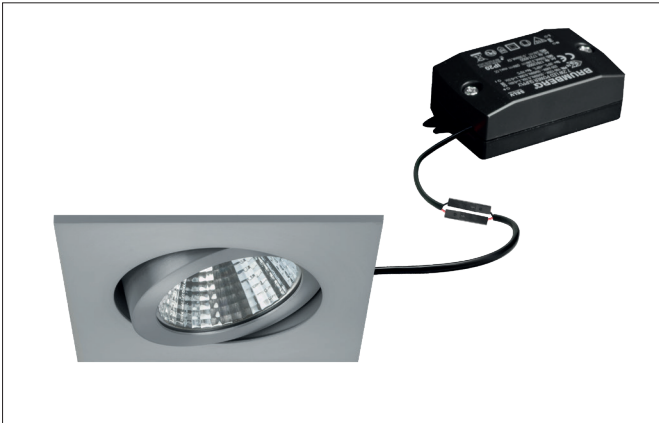

SEVEN-S LED recessed spot set, on/off switchable

Article no. 38262253

Tender

LED recessed spot set, on/off switchable, Square. Toolless ceiling installation by installation springs. Ceiling cut-out \varnothing 68 mm, Installation depth 38 mm, Length 82 mm, Width 82 mm, Weight 0,214 kg, Reflector silver with rotationssymmetrical, deep, wide distributed light intensity. Cover plastic, transparent Luminous flux 740 lm, Power 1 x 7 W, Light colour warm white, Correlated color temperature (CCT) 2.700 K, Colour rendering index CRI > 80, Rated life time L70/B50 at 25 °C: 50.000 h, Housing material: Aluminium / Polycarbonate, Colour: aluminum matt, Permissible ambient temperature (ta): -20 °C up to +25 °C, Protection class (EN 61140): II, Degree of protection (DIN EN 60529): IP20. With electronic driver, on/off switchable with integrated strain relief.

Product Benefits

- Square recessed spotlight made of solid aluminum with polycarbonate cover.
- Easy and tool-free mounting.
- CRI > 80.
- Low mounting depth 38 mm, length 82 mm, width 82 mm, Ceiling cut-out 68 mm.
- Ceiling thickness maximum 13 mm.
- Large article variance in terms of housing color and color temperature.
- Switchable set - alternatively available in version for 350 mA and as dimmable (trailing-edge phase dimmer) set available.
- Alternatively available in round design.

SEVEN-S LED recessed spot set, on/off switchable

Article no. 38262253

Article data	
Article no.	38262253
GTIN	4251433919032
Series name	SEVEN-S
Short description	LED recessed spot set, on/off switchable
Material	Aluminium / Polycarbonate
Colour	aluminum matt
Type of surface	Matt
Shape	Square
Length	82 mm
Width	82 mm
Built-in diameter min.	68 mm
Built-in diameter max.	68 mm
Installation depth	38 mm
Hight	3 mm
Weight	0.214 kg
D licence plate	No
Conformance	CE, UKCA