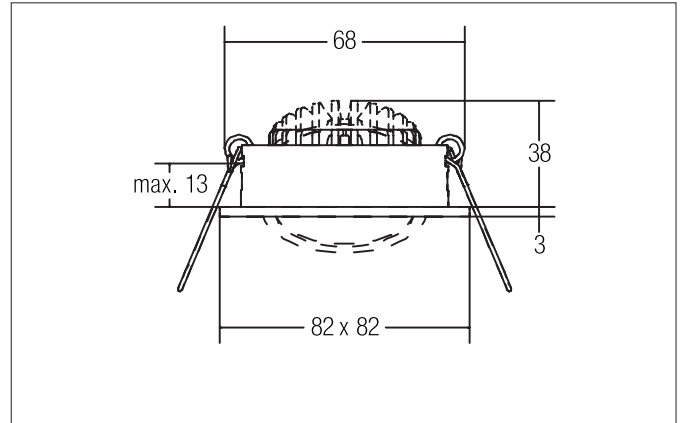

SEVEN-S LED recessed spot set, on/off switchable

Article no. 38364083

Tender

LED recessed spot set, on/off switchable, Square. Toolless ceiling installation by installation springs. Ceiling cut-out Ø 68 mm, Installation depth 38 mm, Length 82 mm, Width 82 mm, Weight 0,14 kg, Reflector silver with rotationssymmetrical, deep, wide distributed light intensity. Cover plastic, transparent. Luminous flux 740 lm, Power 1 x 7 W, Light colour warm white, Correlated color temperature (CCT) 3.000 K, Colour rendering index CRI > 80, Rated life time L70/B50 at 25 °C: 50.000 h, Housing material: Aluminium / Polycarbonate, Colour: black matt, Permissible ambient temperature (ta): -20 °C up to +25 °C, Protection class (EN 61140): II, Degree of protection (DIN EN 60529): IP20. With electronic driver, on/off switchable with integrated strain relief.

Product Benefits

- Square recessed spotlight made of solid aluminum with polycarbonate cover.
- Easy and tool-free mounting.
- CRI > 80.
- Low mounting depth 38 mm, length 82 mm, width 82 mm, Ceiling cut-out 68 mm.
- Ceiling thickness maximum 13 mm.
- Large article variance in terms of housing color and color temperature.
- Switchable set - alternatively available in version for 350 mA and as dimmable (trailing-edge phase dimmer) set available.
- Alternatively available in round design.

SEVEN-S LED recessed spot set, on/off switchable

Article no. 38364083

Article data	
Article no.	38364083
GTIN	4251433946243
Series name	SEVEN-S
Short description	LED recessed spot set, on/off switchable
Material	Aluminium / Polycarbonate
Colour	black matt
Type of surface	Matt
Shape	Square
Length	82 mm
Width	82 mm
Built-in diameter min.	68 mm
Built-in diameter max.	68 mm
Installation depth	38 mm
Hight	3 mm
Weight	0.14 kg
D licence plate	No
Conformance	CE, UKCA

Optional accessories	
Article no.:	83330000
Connection box	230 V AC, 3-pole
Dimensions:	85 mm x 35 mm x 30 mm
	https://www.brumberg.com/fileadmin/products/Datenblatt_83330000_2021_DE.pdf