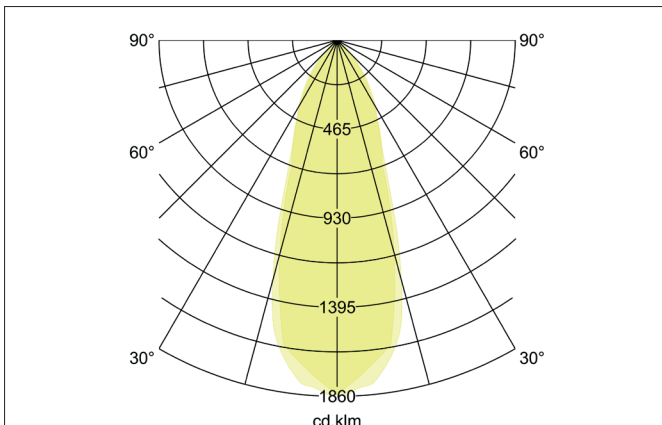

SEVEN-S LED recessed spot set, on/off switchable

Article no. 38364083

Tender

LED recessed spot set, on/off switchable, Square. Toolless ceiling installation by installation springs. Ceiling cut-out Ø 68 mm, Installation depth 38 mm, Length 82 mm, Width 82 mm, Weight 0,14 kg, Reflector silver with rotationssymmetrical, deep, wide distributed light intensity. Cover plastic, transparent. Luminous flux 740 lm, Power 1 x 7 W, Light colour warm white, Correlated color temperature (CCT) 3.000 K, Colour rendering index CRI > 80, Rated life time L70/B50 at 25 °C: 50.000 h, Housing material: Aluminium / Polycarbonate, Colour: black matt, Permissible ambient temperature (ta): -20 °C up to +25 °C, Protection class (EN 61140): II, Degree of protection (DIN EN 60529): IP20. With electronic driver, on/off switchable with integrated strain relief.

Product Benefits

- Square recessed spotlight made of solid aluminum with polycarbonate cover.
- Easy and tool-free mounting.
- CRI > 80.
- Low mounting depth 38 mm, length 82 mm, width 82 mm, Ceiling cut-out 68 mm.
- Ceiling thickness maximum 13 mm.
- Large article variance in terms of housing color and color temperature.
- Switchable set - alternatively available in version for 350 mA and as dimmable (trailing-edge phase dimmer) set available.
- Alternatively available in round design.

Lighting technology	
Colour temperature	3.000 K
Light colour	white
Light output	Direct
Luminous flux	740 lm
System efficiency	106 lm/W
Colour rendering	CRI > 80
Reflector	Faceted
Reflector colour	silver
Beam angle	38°
Light sharing	Symmetric
Adjustable color temperature	No