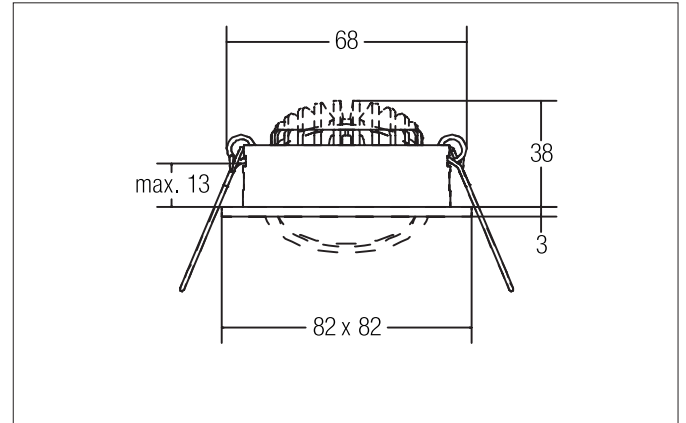

**SEVEN-S LED recessed spot set, on/off switchable**

Article no. 38262083

**Tender**

LED recessed spot set, on/off switchable, Square. Toolless ceiling installation by installation springs. Ceiling cut-out  $\varnothing$  68 mm, Installation depth 38 mm, Length 82 mm, Width 82 mm, Weight 0,214 kg, Reflector silver with rotationssymmetrical, deep, wide distributed light intensity. Cover plastic, transparent Luminous flux 740 lm, Power 1 x 7 W, Light colour warm white, Correlated color temperature (CCT) 2.700 K, Colour rendering index CRI > 80, Rated life time L70/B50 at 25 °C: 50.000 h, Housing material: Aluminium / Polycarbonate, Colour: black matt, Permissible ambient temperature (ta): -20 °C up to +25 °C, Protection class (EN 61140): II, Degree of protection (DIN EN 60529): IP20. With electronic driver, on/off switchable with integrated strain relief.

**Product Benefits**

- Square recessed spotlight made of solid aluminum with polycarbonate cover.
- Easy and tool-free mounting.
- CRI > 80.
- Low mounting depth 38 mm, length 82 mm, width 82 mm, Ceiling cut-out 68 mm.
- Ceiling thickness maximum 13 mm.
- Large article variance in terms of housing color and color temperature.
- Switchable set - alternatively available in version for 350 mA and as dimmable (trailing-edge phase dimmer) set available.
- Alternatively available in round design.

**SEVEN-S LED recessed spot set, on/off switchable**

Article no. 38262083

Article data	
Article no.	38262083
GTIN	4251433946236
Series name	SEVEN-S
Short description	LED recessed spot set, on/off switchable
Material	Aluminium / Polycarbonate
Colour	black matt
Type of surface	Matt
Shape	Square
Length	82 mm
Width	82 mm
Built-in diameter min.	68 mm
Built-in diameter max.	68 mm
Installation depth	38 mm
Hight	3 mm
Weight	0.214 kg
D licence plate	No
Conformance	CE, UKCA