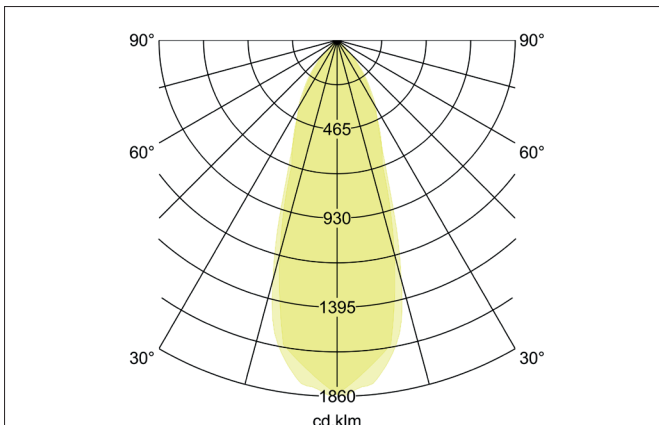

**SEVEN-S LED recessed spot set, on/off switchable**

Article no. 38262083

**Tender**

LED recessed spot set, on/off switchable, Square. Toolless ceiling installation by installation springs. Ceiling cut-out  $\varnothing$  68 mm, Installation depth 38 mm, Length 82 mm, Width 82 mm, Weight 0,214 kg, Reflector silver with rotationssymmetrical, deep, wide distributed light intensity. Cover plastic, transparent Luminous flux 740 lm, Power 1 x 7 W, Light colour warm white, Correlated color temperature (CCT) 2.700 K, Colour rendering index CRI > 80, Rated life time L70/B50 at 25 °C: 50.000 h, Housing material: Aluminium / Polycarbonate, Colour: black matt, Permissible ambient temperature (ta): -20 °C up to +25 °C, Protection class (EN 61140): II, Degree of protection (DIN EN 60529): IP20. With electronic driver, on/off switchable with integrated strain relief.

**Product Benefits**

- Square recessed spotlight made of solid aluminum with polycarbonate cover.
- Easy and tool-free mounting.
- CRI > 80.
- Low mounting depth 38 mm, length 82 mm, width 82 mm, Ceiling cut-out 68 mm.
- Ceiling thickness maximum 13 mm.
- Large article variance in terms of housing color and color temperature.
- Switchable set - alternatively available in version for 350 mA and as dimmable (trailing-edge phase dimmer) set available.
- Alternatively available in round design.

**SEVEN-S LED recessed spot set, on/off switchable**

Article no. 38262083

Article data	
Article no.	38262083
GTIN	4251433946236
Series name	SEVEN-S
Short description	LED recessed spot set, on/off switchable
Material	Aluminium / Polycarbonate
Colour	black matt
Type of surface	Matt
Shape	Square
Length	82 mm
Width	82 mm
Built-in diameter min.	68 mm
Built-in diameter max.	68 mm
Installation depth	38 mm
Hight	3 mm
Weight	0.214 kg
D licence plate	No
Conformance	CE, UKCA