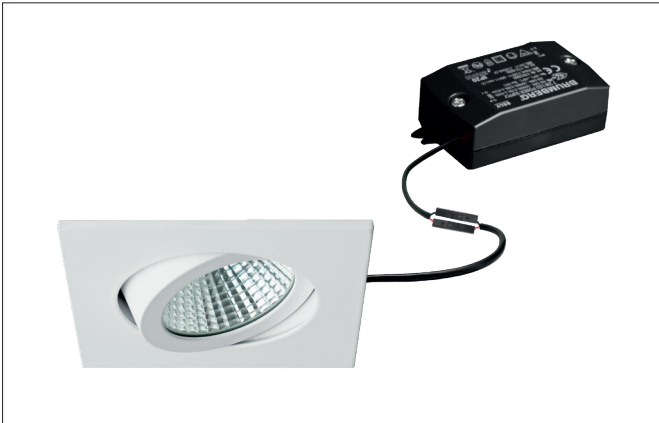

**SEVEN-S LED recessed spot set, on/off switchable**

Article no. 38364073

**Tender**

LED recessed spot set, on/off switchable, Square. Toolless ceiling installation by installation springs. Ceiling cut-out  $\varnothing$  68 mm, Installation depth 38 mm, Length 82 mm, Width 82 mm, Weight 0,14 kg, Reflector silver with rotationssymmetrical, deep, wide distributed light intensity. Cover plastic, transparent. Luminous flux 740 lm, Power 1 x 7 W, Light colour warm white, Correlated color temperature (CCT) 3.000 K, Colour rendering index CRI > 80, Rated life time L70/B50 at 25 °C: 50.000 h, Housing material: Aluminium / Polycarbonate, Colour: white matt, Permissible ambient temperature (ta): -20 °C up to +25 °C, Protection class (EN 61140): II, Degree of protection (DIN EN 60529): IP20. With electronic driver, on/off switchable with integrated strain relief.

**Product Benefits**

- Square recessed spotlight made of solid aluminum with polycarbonate cover.
- Easy and tool-free mounting.
- CRI > 80.
- Low mounting depth 38 mm, length 82 mm, width 82 mm, Ceiling cut-out 68 mm.
- Ceiling thickness maximum 13 mm.
- Large article variance in terms of housing color and color temperature.
- Switchable set - alternatively available in version for 350 mA and as dimmable (trailing-edge phase dimmer) set available.
- Alternatively available in round design.

**SEVEN-S LED recessed spot set, on/off switchable**

Article no. 38364073

Article data	
Article no.	38364073
GTIN	4251433919094
Series name	SEVEN-S
Short description	LED recessed spot set, on/off switchable
Material	Aluminium / Polycarbonate
Colour	white matt
Type of surface	Matt
Shape	Square
Length	82 mm
Width	82 mm
Built-in diameter min.	68 mm
Built-in diameter max.	68 mm
Installation depth	38 mm
Hight	3 mm
Weight	0.14 kg
D licence plate	No
Conformance	CE, UKCA