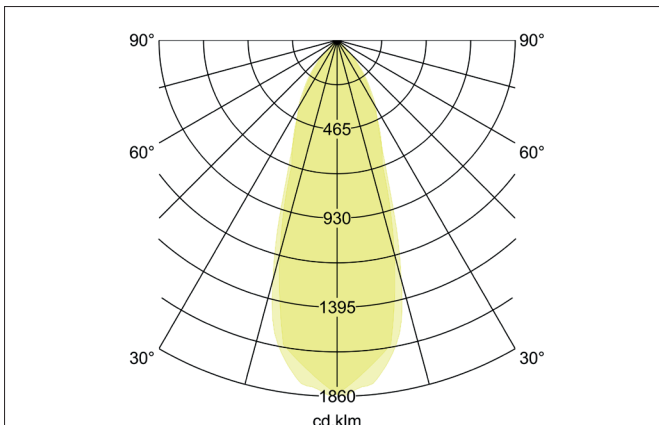

**SEVEN-S LED recessed spot set, on/off switchable**

Article no. 38364073

**Tender**

LED recessed spot set, on/off switchable, Square. Toolless ceiling installation by installation springs. Ceiling cut-out  $\varnothing$  68 mm, Installation depth 38 mm, Length 82 mm, Width 82 mm, Weight 0,14 kg, Reflector silver with rotationssymmetrical, deep, wide distributed light intensity. Cover plastic, transparent. Luminous flux 740 lm, Power 1 x 7 W, Light colour warm white, Correlated color temperature (CCT) 3.000 K, Colour rendering index CRI > 80, Rated life time L70/B50 at 25 °C: 50.000 h, Housing material: Aluminium / Polycarbonate, Colour: white matt, Permissible ambient temperature (ta): -20 °C up to +25 °C, Protection class (EN 61140): II, Degree of protection (DIN EN 60529): IP20. With electronic driver, on/off switchable with integrated strain relief.

**Product Benefits**

- Square recessed spotlight made of solid aluminum with polycarbonate cover.
- Easy and tool-free mounting.
- CRI > 80.
- Low mounting depth 38 mm, length 82 mm, width 82 mm, Ceiling cut-out 68 mm.
- Ceiling thickness maximum 13 mm.
- Large article variance in terms of housing color and color temperature.
- Switchable set - alternatively available in version for 350 mA and as dimmable (trailing-edge phase dimmer) set available.
- Alternatively available in round design.

Lighting technology	
Colour temperature	3.000 K
Light colour	white
Light output	Direct
Luminous flux	740 lm
System efficiency	106 lm/W
Colour rendering	CRI > 80
Reflector	Faceted
Reflector colour	silver
Beam angle	38°
Light sharing	Symmetric
Adjustable color temperature	No