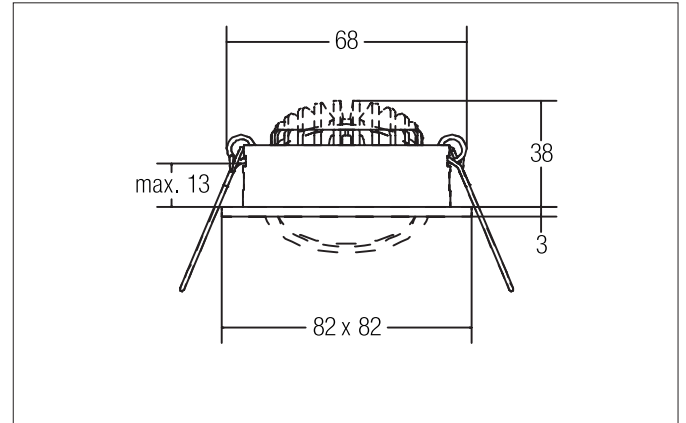

**SEVEN-S LED recessed spot set, on/off switchable**

Article no. 38364073

**Tender**

LED recessed spot set, on/off switchable, Square. Toolless ceiling installation by installation springs. Ceiling cut-out  $\varnothing$  68 mm, Installation depth 38 mm, Length 82 mm, Width 82 mm, Weight 0,14 kg, Reflector silver with rotationssymmetrical, deep, wide distributed light intensity. Cover plastic, transparent. Luminous flux 740 lm, Power 1 x 7 W, Light colour warm white, Correlated color temperature (CCT) 3.000 K, Colour rendering index CRI > 80, Rated life time L70/B50 at 25 °C: 50.000 h, Housing material: Aluminium / Polycarbonate, Colour: white matt, Permissible ambient temperature (ta): -20 °C up to +25 °C, Protection class (EN 61140): II, Degree of protection (DIN EN 60529): IP20. With electronic driver, on/off switchable with integrated strain relief.

**Product Benefits**

- Square recessed spotlight made of solid aluminum with polycarbonate cover.
- Easy and tool-free mounting.
- CRI > 80.
- Low mounting depth 38 mm, length 82 mm, width 82 mm, Ceiling cut-out 68 mm.
- Ceiling thickness maximum 13 mm.
- Large article variance in terms of housing color and color temperature.
- Switchable set - alternatively available in version for 350 mA and as dimmable (trailing-edge phase dimmer) set available.
- Alternatively available in round design.

**SEVEN-S LED recessed spot set, on/off switchable**

Article no. 38364073

Article data	
Article no.	38364073
GTIN	4251433919094
Series name	SEVEN-S
Short description	LED recessed spot set, on/off switchable
Material	Aluminium / Polycarbonate
Colour	white matt
Type of surface	Matt
Shape	Square
Length	82 mm
Width	82 mm
Built-in diameter min.	68 mm
Built-in diameter max.	68 mm
Installation depth	38 mm
Hight	3 mm
Weight	0.14 kg
D licence plate	No
Conformance	CE, UKCA