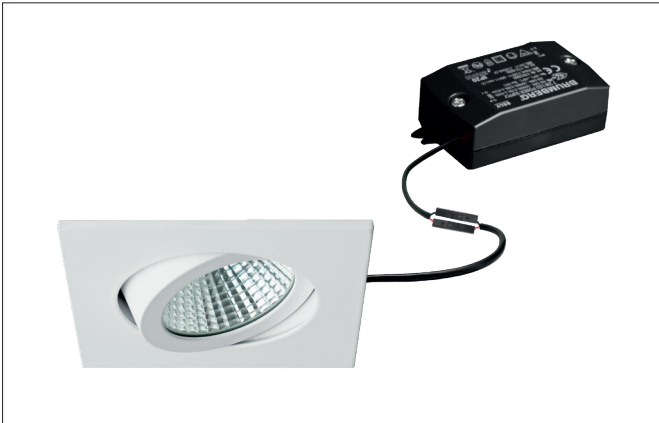

SEVEN-S LED recessed spot set, on/off switchable

Article no. 38262073

Tender

LED recessed spot set, on/off switchable, Square. Toolless ceiling installation by installation springs. Ceiling cut-out Ø 68 mm, Installation depth 38 mm, Length 82 mm, Width 82 mm, Weight 0,214 kg, Reflector silver with rotationssymmetrical, deep, wide distributed light intensity. Cover plastic, transparent Luminous flux 740 lm, Power 1 x 7 W, Light colour warm white, Correlated color temperature (CCT) 2.700 K, Colour rendering index CRI > 80, Rated life time L70/B50 at 25 °C: 50.000 h, Housing material: Aluminium / Polycarbonate, Colour: white matt, Permissible ambient temperature (ta): -20 °C up to +25 °C, Protection class (EN 61140): II, Degree of protection (DIN EN 60529): IP20. With electronic driver, on/off switchable with integrated strain relief.

Product Benefits

- Square recessed spotlight made of solid aluminum with polycarbonate cover.
- Easy and tool-free mounting.
- CRI > 80.
- Low mounting depth 38 mm, length 82 mm, width 82 mm, Ceiling cut-out 68 mm.
- Ceiling thickness maximum 13 mm.
- Large article variance in terms of housing color and color temperature.
- Switchable set - alternatively available in version for 350 mA and as dimmable (trailing-edge phase dimmer) set available.
- Alternatively available in round design.

SEVEN-S LED recessed spot set, on/off switchable

Article no. 38262073

Article data	
Article no.	38262073
GTIN	4251433919025
Series name	SEVEN-S
Short description	LED recessed spot set, on/off switchable
Material	Aluminium / Polycarbonate
Colour	white matt
Type of surface	Matt
Shape	Square
Length	82 mm
Width	82 mm
Built-in diameter min.	68 mm
Built-in diameter max.	68 mm
Installation depth	38 mm
Hight	3 mm
Weight	0.214 kg
D licence plate	No
Conformance	CE, UKCA