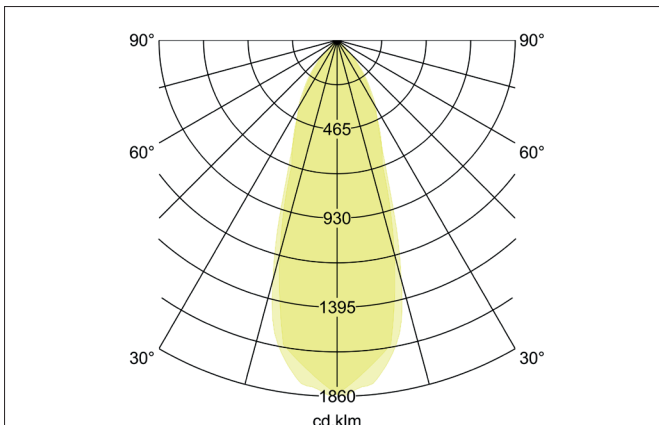

SEVEN-S LED recessed spot set, on/off switchable

Article no. 38262073

Tender

LED recessed spot set, on/off switchable, Square. Toolless ceiling installation by installation springs. Ceiling cut-out Ø 68 mm, Installation depth 38 mm, Length 82 mm, Width 82 mm, Weight 0,214 kg, Reflector silver with rotationssymmetrical, deep, wide distributed light intensity. Cover plastic, transparent Luminous flux 740 lm, Power 1 x 7 W, Light colour warm white, Correlated color temperature (CCT) 2.700 K, Colour rendering index CRI > 80, Rated life time L70/B50 at 25 °C: 50.000 h, Housing material: Aluminium / Polycarbonate, Colour: white matt, Permissible ambient temperature (ta): -20 °C up to +25 °C, Protection class (EN 61140): II, Degree of protection (DIN EN 60529): IP20. With electronic driver, on/off switchable with integrated strain relief.

Product Benefits

- Square recessed spotlight made of solid aluminum with polycarbonate cover.
- Easy and tool-free mounting.
- CRI > 80.
- Low mounting depth 38 mm, length 82 mm, width 82 mm, Ceiling cut-out 68 mm.
- Ceiling thickness maximum 13 mm.
- Large article variance in terms of housing color and color temperature.
- Switchable set - alternatively available in version for 350 mA and as dimmable (trailing-edge phase dimmer) set available.
- Alternatively available in round design.

SEVEN-S LED recessed spot set, on/off switchable

Article no. 38262073

Article data	
Article no.	38262073
GTIN	4251433919025
Series name	SEVEN-S
Short description	LED recessed spot set, on/off switchable
Material	Aluminium / Polycarbonate
Colour	white matt
Type of surface	Matt
Shape	Square
Length	82 mm
Width	82 mm
Built-in diameter min.	68 mm
Built-in diameter max.	68 mm
Installation depth	38 mm
Hight	3 mm
Weight	0.214 kg
D licence plate	No
Conformance	CE, UKCA