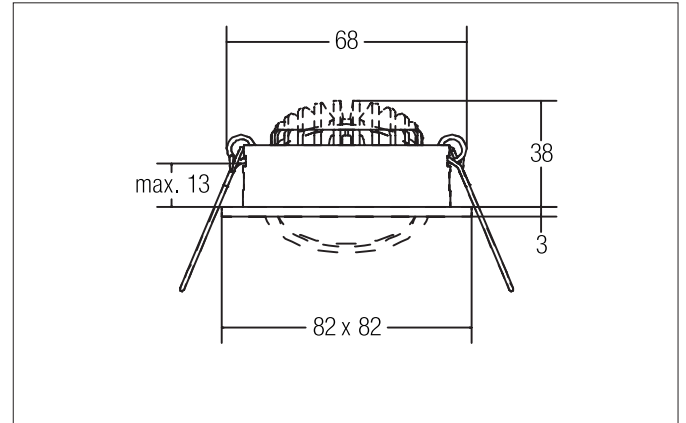

SEVEN-S LED recessed spot set, on/off switchable

Article no. 38262073

Tender

LED recessed spot set, on/off switchable, Square. Toolless ceiling installation by installation springs. Ceiling cut-out Ø 68 mm, Installation depth 38 mm, Length 82 mm, Width 82 mm, Weight 0,214 kg, Reflector silver with rotationssymmetrical, deep, wide distributed light intensity. Cover plastic, transparent Luminous flux 740 lm, Power 1 x 7 W, Light colour warm white, Correlated color temperature (CCT) 2.700 K, Colour rendering index CRI > 80, Rated life time L70/B50 at 25 °C: 50.000 h, Housing material: Aluminium / Polycarbonate, Colour: white matt, Permissible ambient temperature (ta): -20 °C up to +25 °C, Protection class (EN 61140): II, Degree of protection (DIN EN 60529): IP20. With electronic driver, on/off switchable with integrated strain relief.

Product Benefits

- Square recessed spotlight made of solid aluminum with polycarbonate cover.
- Easy and tool-free mounting.
- CRI > 80.
- Low mounting depth 38 mm, length 82 mm, width 82 mm, Ceiling cut-out 68 mm.
- Ceiling thickness maximum 13 mm.
- Large article variance in terms of housing color and color temperature.
- Switchable set - alternatively available in version for 350 mA and as dimmable (trailing-edge phase dimmer) set available.
- Alternatively available in round design.

SEVEN-S LED recessed spot set, on/off switchable

Article no. 38262073

Article data	
Article no.	38262073
GTIN	4251433919025
Series name	SEVEN-S
Short description	LED recessed spot set, on/off switchable
Material	Aluminium / Polycarbonate
Colour	white matt
Type of surface	Matt
Shape	Square
Length	82 mm
Width	82 mm
Built-in diameter min.	68 mm
Built-in diameter max.	68 mm
Installation depth	38 mm
Hight	3 mm
Weight	0.214 kg
D licence plate	No
Conformance	CE, UKCA