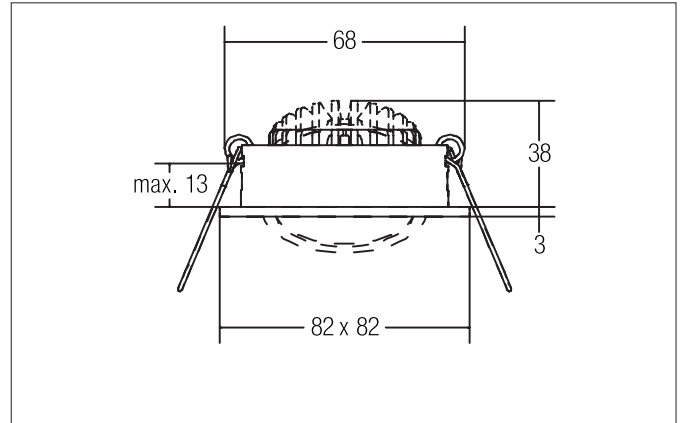

SEVEN-S LED recessed spot set, on/off switchable

Article no. 38262023

Tender

LED recessed spot set, on/off switchable, Square. Toolless ceiling installation by installation springs. Ceiling cut-out \varnothing 68 mm, Installation depth 38 mm, Length 82 mm, Width 82 mm, Weight 0,214 kg, Reflector silver with rotationssymmetrical, deep, wide distributed light intensity. Cover plastic, transparent Luminous flux 740 lm, Power 1 x 7 W, Light colour warm white, Correlated color temperature (CCT) 2.700 K, Colour rendering index CRI > 80, Rated life time L70/B50 at 25 °C: 50.000 h, Housing material: Aluminium / Polycarbonate, Colour: chrome glossy, Permissible ambient temperature (ta): -20 °C up to +25 °C, Protection class (EN 61140): II, Degree of protection (DIN EN 60529): IP20. With electronic driver, on/off switchable with integrated strain relief.

Product Benefits

- Square recessed spotlight made of solid aluminum with polycarbonate cover.
- Easy and tool-free mounting.
- CRI > 80.
- Low mounting depth 38 mm, length 82 mm, width 82 mm, Ceiling cut-out 68 mm.
- Ceiling thickness maximum 13 mm.
- Large article variance in terms of housing color and color temperature.
- Switchable set - alternatively available in version for 350 mA and as dimmable (trailing-edge phase dimmer) set available.
- Alternatively available in round design.

SEVEN-S LED recessed spot set, on/off switchable

Article no. 38262023

Article data	
Article no.	38262023
GTIN	4251433919018
Series name	SEVEN-S
Short description	LED recessed spot set, on/off switchable
Material	Aluminium / Polycarbonate
Colour	chrome glossy
Type of surface	Glossy
Shape	Square
Length	82 mm
Width	82 mm
Built-in diameter min.	68 mm
Built-in diameter max.	68 mm
Installation depth	38 mm
Hight	3 mm
Weight	0.214 kg
D licence plate	No
Conformance	CE, UKCA