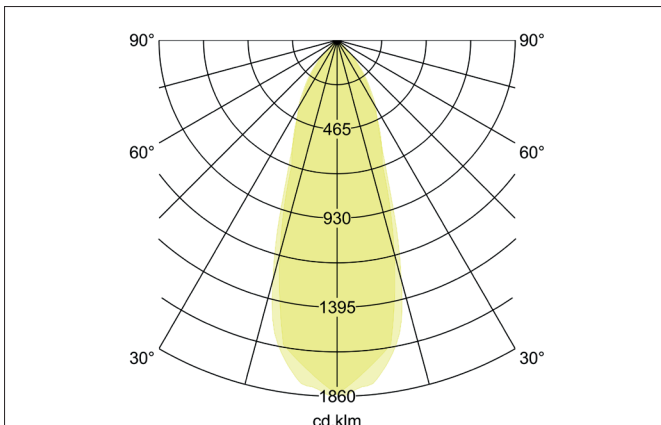

SEVEN-S LED recessed spot set, on/off switchable

Article no. 38262023

Tender

LED recessed spot set, on/off switchable, Square. Toolless ceiling installation by installation springs. Ceiling cut-out \varnothing 68 mm, Installation depth 38 mm, Length 82 mm, Width 82 mm, Weight 0,214 kg, Reflector silver with rotationssymmetrical, deep, wide distributed light intensity. Cover plastic, transparent Luminous flux 740 lm, Power 1 x 7 W, Light colour warm white, Correlated color temperature (CCT) 2.700 K, Colour rendering index CRI > 80, Rated life time L70/B50 at 25 °C: 50.000 h, Housing material: Aluminium / Polycarbonate, Colour: chrome glossy, Permissible ambient temperature (ta): -20 °C up to +25 °C, Protection class (EN 61140): II, Degree of protection (DIN EN 60529): IP20. With electronic driver, on/off switchable with integrated strain relief.

Product Benefits

- Square recessed spotlight made of solid aluminum with polycarbonate cover.
- Easy and tool-free mounting.
- CRI > 80.
- Low mounting depth 38 mm, length 82 mm, width 82 mm, Ceiling cut-out 68 mm.
- Ceiling thickness maximum 13 mm.
- Large article variance in terms of housing color and color temperature.
- Switchable set - alternatively available in version for 350 mA and as dimmable (trailing-edge phase dimmer) set available.
- Alternatively available in round design.

SEVEN-S LED recessed spot set, on/off switchable

Article no. 38262023

Article data	
Article no.	38262023
GTIN	4251433919018
Series name	SEVEN-S
Short description	LED recessed spot set, on/off switchable
Material	Aluminium / Polycarbonate
Colour	chrome glossy
Type of surface	Glossy
Shape	Square
Length	82 mm
Width	82 mm
Built-in diameter min.	68 mm
Built-in diameter max.	68 mm
Installation depth	38 mm
Hight	3 mm
Weight	0.214 kg
D licence plate	No
Conformance	CE, UKCA