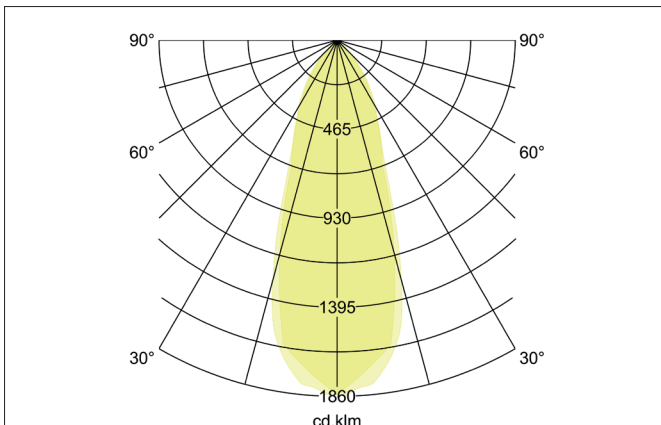

SEVEN-R LED recessed spot set, on/off switchable

Article no. 38361643

Tender

LED recessed spot set, on/off switchable, Round. Toolless ceiling installation by installation springs. Ceiling cut-out \varnothing 68 mm, Installation depth 38 mm, Outer diameter 82 mm, Weight 0,148 kg, Reflector silver with rotationssymmetrical, deep, wide distributed light intensity. Cover plastic, transparent Luminous flux 740 lm, Power 1 x 7 W, Light colour warm white, Correlated color temperature (CCT) 3.000 K, Colour rendering index CRI > 80, Rated life time L70/B50 at 25 °C: 50.000 h, Housing material: Aluminium / Polycarbonate, Colour: titanium matt, Permissible ambient temperature (ta): -20 °C up to +25 °C, Protection class (EN 61140): II, Degree of protection (DIN EN 60529): IP20. With electronic driver, on/off switchable with integrated strain relief.

SEVEN-R LED recessed spot set, on/off switchable

Article no. 38361643

Article data	
Article no.	38361643
GTIN	4251433920694
Series name	SEVEN-R
Short description	LED recessed spot set, on/off switchable
Material	Aluminium / Polycarbonate
Colour	titanium matt
Type of surface	Matt
Shape	Round
Outer diameter	82 mm
Built-in diameter min.	68 mm
Built-in diameter max.	68 mm
Installation depth	38 mm
Hight	3 mm
Weight	0.148 kg
D licence plate	No
Conformance	CE, UKCA

Lighting technology	
Colour temperature	3.000 K
Light colour	white
Light output	Direct
Luminous flux	740 lm
System efficiency	106 lm/W
Colour rendering	CRI > 80
Reflector	Faceted
Reflector colour	silver
Beam angle	38°
Light sharing	Symmetric
Adjustable color temperature	No