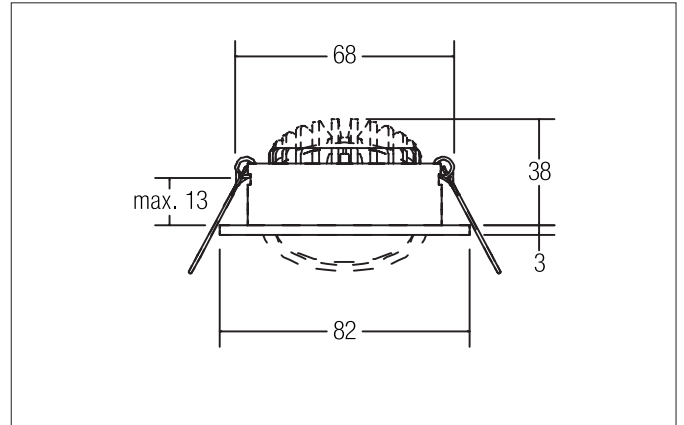

SEVEN-R LED recessed spot set, on/off switchable

Article no. 38361633

Tender

LED recessed spot set, on/off switchable, Round. Toolless ceiling installation by installation springs. Ceiling cut-out \varnothing 68 mm, Installation depth 38 mm, Outer diameter 82 mm, Weight 0,149 kg, Reflector silver with rotationssymmetrical, deep, wide distributed light intensity. Cover plastic, transparent Luminous flux 740 lm, Power 1 x 7 W, Light colour warm white, Correlated color temperature (CCT) 3.000 K, Colour rendering index CRI > 80, Rated life time L70/B50 at 25 °C: 50.000 h, Housing material: Aluminium / Polycarbonate, Colour: champagne matt, Permissible ambient temperature (t_a): -20 °C up to +25 °C, Protection class (EN 61140): II, Degree of protection (DIN EN 60529): IP20. With electronic driver, on/off switchable with integrated strain relief.

Product Benefits

- Round recessed spotlight made of solid aluminum with polycarbonate cover.
- Easy and tool-free mounting.
- CRI > 80.
- Low mounting depth 38 mm, diameter 82 mm, Ceiling cut-out 68 mm.
- Ceiling thickness maximum 13 mm.
- Large article variance with regard to housing color and color temperature.
- Switchable set - alternatively available in version for 350 mA and as dimmable (trailing-edge phase dimmer) set available.
- Alternatively available in square design.

SEVEN-R LED recessed spot set, on/off switchable

Article no. 38361633

Article data	
Article no.	38361633
GTIN	4251433918905
Series name	SEVEN-R
Short description	LED recessed spot set, on/off switchable
Material	Aluminium / Polycarbonate
Colour	champagne matt
Type of surface	Matt
Shape	Round
Outer diameter	82 mm
Built-in diameter min.	68 mm
Built-in diameter max.	68 mm
Installation depth	38 mm
Hight	3 mm
Weight	0.149 kg
D licence plate	No
Conformance	CE, UKCA