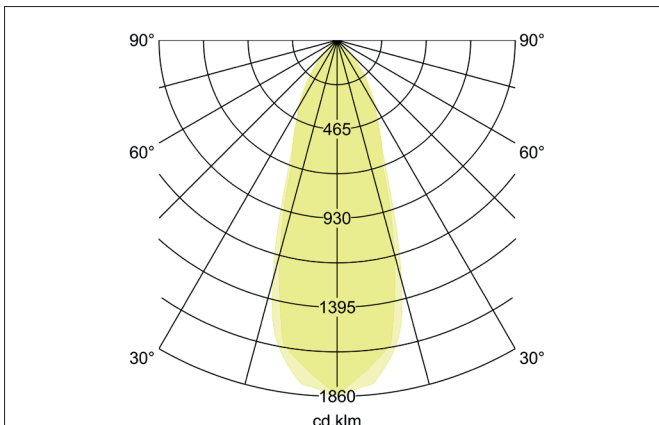

SEVEN-R LED recessed spot set, on/off switchable

Article no. 38361633

Tender

LED recessed spot set, on/off switchable, Round. Toolless ceiling installation by installation springs. Ceiling cut-out \varnothing 68 mm, Installation depth 38 mm, Outer diameter 82 mm, Weight 0,149 kg, Reflector silver with rotationssymmetrical, deep, wide distributed light intensity. Cover plastic, transparent Luminous flux 740 lm, Power 1 x 7 W, Light colour warm white, Correlated color temperature (CCT) 3.000 K, Colour rendering index CRI > 80, Rated life time L70/B50 at 25 °C: 50.000 h, Housing material: Aluminium / Polycarbonate, Colour: champagne matt, Permissible ambient temperature (t_a): -20 °C up to +25 °C, Protection class (EN 61140): II, Degree of protection (DIN EN 60529): IP20. With electronic driver, on/off switchable with integrated strain relief.

Product Benefits

- Round recessed spotlight made of solid aluminum with polycarbonate cover.
- Easy and tool-free mounting.
- CRI > 80.
- Low mounting depth 38 mm, diameter 82 mm, Ceiling cut-out 68 mm.
- Ceiling thickness maximum 13 mm.
- Large article variance with regard to housing color and color temperature.
- Switchable set - alternatively available in version for 350 mA and as dimmable (trailing-edge phase dimmer) set available.
- Alternatively available in square design.

Lighting technology	
Colour temperature	3.000 K
Light colour	white
Light output	Direct
Luminous flux	740 lm
System efficiency	106 lm/W
Colour rendering	CRI > 80
Reflector	Faceted
Reflector colour	silver
Beam angle	38°
Light sharing	Symmetric
Adjustable color temperature	No