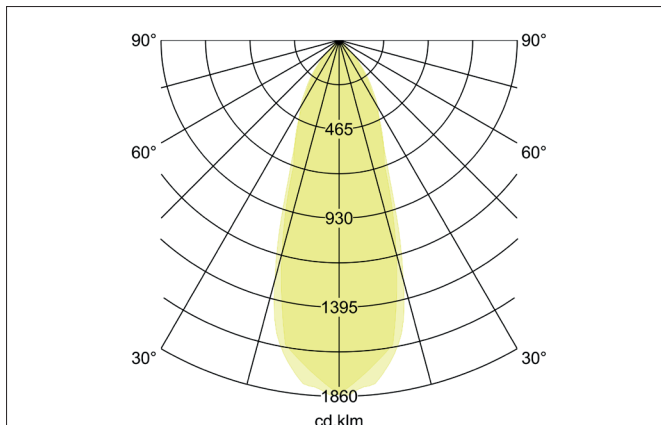

SEVEN-R LED recessed spot set, on/off switchable

Article no. 38261633

Tender

LED recessed spot set, on/off switchable, Round. Toolless ceiling installation by installation springs. Ceiling cut-out Ø 68 mm, Installation depth 38 mm, Outer diameter 82 mm, Weight 0,148 kg, Reflector silver with rotationssymmetrical, deep, wide distributed light intensity. Cover plastic, transparent. Luminous flux 740 lm, Power 1 x 7 W, Light colour warm white, Correlated color temperature (CCT) 2.700 K, Colour rendering index CRI > 80, Rated life time L70/B50 at 25 °C: 50.000 h, Housing material: Aluminium / Polycarbonate, Colour: champagne matt, Permissible ambient temperature (ta): -20 °C up to +25 °C, Protection class (EN 61140): II, Degree of protection (DIN EN 60529): IP20. With electronic driver, on/off switchable with integrated strain relief.

SEVEN-R LED recessed spot set, on/off switchable

Article no. 38261633

Article data	
Article no.	38261633
GTIN	4251433918851
Series name	SEVEN-R
Short description	LED recessed spot set, on/off switchable
Material	Aluminium / Polycarbonate
Colour	champagne matt
Type of surface	Matt
Shape	Round
Outer diameter	82 mm
Built-in diameter min.	68 mm
Built-in diameter max.	68 mm
Installation depth	38 mm
Hight	3 mm
Weight	0.148 kg
D licence plate	No
Conformance	CE, UKCA

Lighting technology	
Colour temperature	2.700 K
Light colour	white
Light output	Direct
Luminous flux	740 lm
System efficiency	106 lm/W
Colour rendering	CRI > 80
Reflector	Faceted
Reflector colour	silver
Beam angle	38°
Light sharing	Symmetric
Adjustable color temperature	No