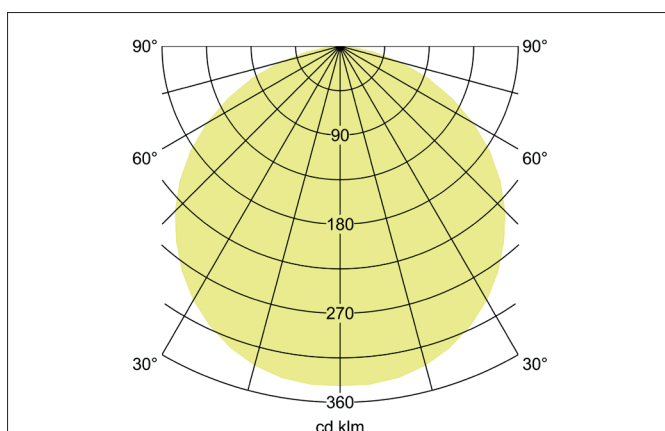

LUELLA MINI LED recessed downlight, TunableWhite

Article no. 12423074

Tender

LED recessed downlight, TunableWhite, white structure, Round. In a compact design, for installation in tool-less rapid assembly systems. Mounting method: Recessed mounting, Place of installation: Ceiling-mounted, Material: Aluminium / Polypropylene, Degree of protection: according to DIN EN 60529 IP20, Protection class: (EN 61140) III, Voltage: 24V, Power: 13 W, Amount of light sources / fittings: 1 piece, Luminous flux: from 205 lm up to 250 lm, Colour temperature: from 2.700 K up to 6.000 K, Light colour: white, Beam angle: 110°, Adjustability: Not adjustable, without control gear, Dimmable: Depending on type of control gear, Type of dimming: Depending on driver.

Product Benefits

- Recessed downlight in round design made of solid aluminum and polypropylene.
- Ceiling cutout 105 mm, outer diameter 120 mm, recess depth 60 mm, luminous flux 250 lm, IP20.
- Maximum ceiling thickness 16 mm.
- Power 7 W per control channel.
- Color temperature 2700 K - 6000 K.