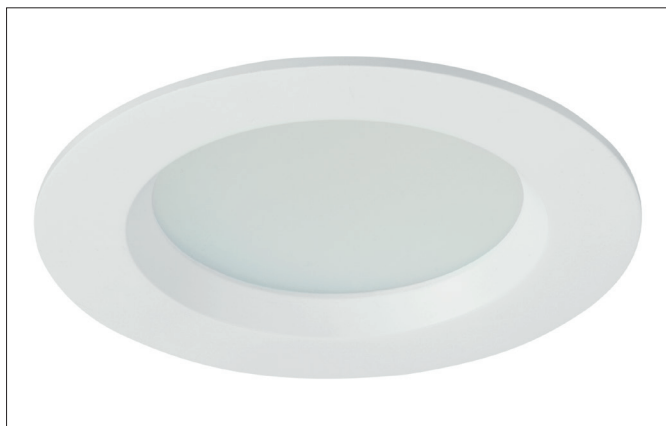

**LUELLA MINI LED recessed downlight, TunableWhite**

Article no. 12423074

**Tender**

LED recessed downlight, TunableWhite, white structure, Round. In a compact design, for installation in tool-less rapid assembly systems. Mounting method: Recessed mounting, Place of installation: Ceiling-mounted, Material: Aluminium / Polypropylene, Degree of protection: according to DIN EN 60529 IP20, Protection class: (EN 61140) III, Voltage: 24V, Power: 13 W, Amount of light sources / fittings: 1 piece, Luminous flux: from 205 lm up to 250 lm, Colour temperature: from 2.700 K up to 6.000 K, Light colour: white, Beam angle: 110°, Adjustability: Not adjustable, without control gear, Dimmable: Depending on type of control gear, Type of dimming: Depending on driver.

**Product Benefits**

- Recessed downlight in round design made of solid aluminum and polypropylene.
- Ceiling cutout 105 mm, outer diameter 120 mm, recess depth 60 mm, luminous flux 250 lm, IP20.
- Maximum ceiling thickness 16 mm.
- Power 7 W per control channel.
- Color temperature 2700 K - 6000 K.