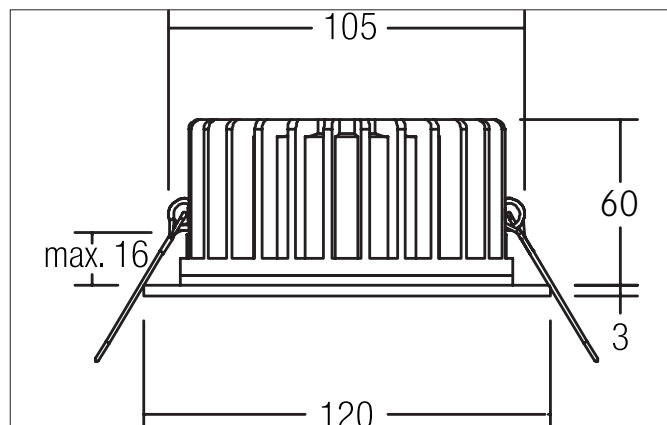

LUELLA MINI LED recessed downlight, TunableWhite

Article no. 12423074

Tender

LED recessed downlight, TunableWhite, white structure, Round. In a compact design, for installation in tool-less rapid assembly systems. Mounting method: Recessed mounting, Place of installation: Ceiling-mounted, Material: Aluminium / Polypropylene, Degree of protection: according to DIN EN 60529 IP20, Protection class: (EN 61140) III, Voltage: 24V, Power: 13 W, Amount of light sources / fittings: 1 piece, Luminous flux: from 205 lm up to 250 lm, Colour temperature: from 2.700 K up to 6.000 K, Light colour: white, Beam angle: 110°, Adjustability: Not adjustable, without control gear, Dimmable: Depending on type of control gear, Type of dimming: Depending on driver.

Product Benefits

- Recessed downlight in round design made of solid aluminum and polypropylene.
- Ceiling cutout 105 mm, outer diameter 120 mm, recess depth 60 mm, luminous flux 250 lm, IP20.
- Maximum ceiling thickness 16 mm.
- Power 7 W per control channel.
- Color temperature 2700 K - 6000 K.