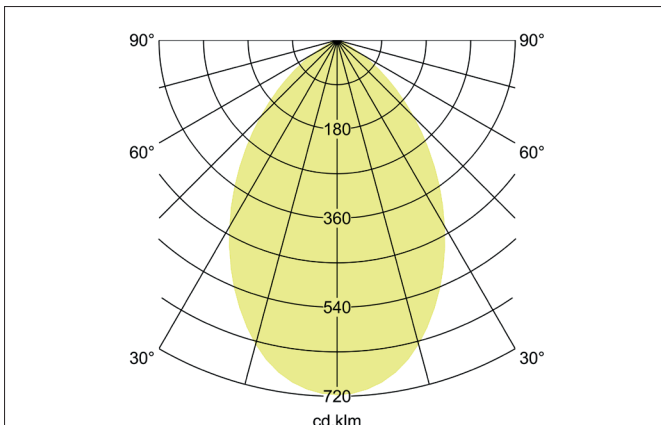

### Tender

LED recessed downlight, DALI dimmable, Round. Toolless ceiling installation by installation springs. Ceiling cut-out  $\varnothing$  210 mm, Installation depth 95 mm, Outer diameter 230 mm, Weight 1,622 kg, Reflector silver with rotationssymmetrical, deep, wide distributed light intensity. Cover polycarbonat opal. Luminous flux 3.190 lm, UGR < 22, Power 1 x 34 W, System Efficiency 94 lm/W, Light colour neutral white, Correlated color temprature (CCT) 4.000 K, Colour rendering index CRI > 90, Rated life time L70/B10 at 25 °C: 50.000 h, Rated life time L70/B50 at 25 °C: 50.000 h, Housing material: Aluminium / Polycarbonate / Steel, Colour: white structure, Permissible ambient temperature (ta): -20 °C - +25 °C, Protection class (EN 61140): II, Degree of protection (DIN EN 60529): IP20. With electronic driver, DALI-2 dimmable.

Lighting technology	
Colour temperature	4.000 K
Light colour	white
Light output	Direct
Luminous flux	3,190 lm
System efficiency	94 lm/W
Colour rendering	CRI > 90
Reflector	Faceted
Reflector colour	silver
Beam angle	70°
Glare evaluation	UGR < 22
Light sharing	Symmetric
Adjustable color temperature	No