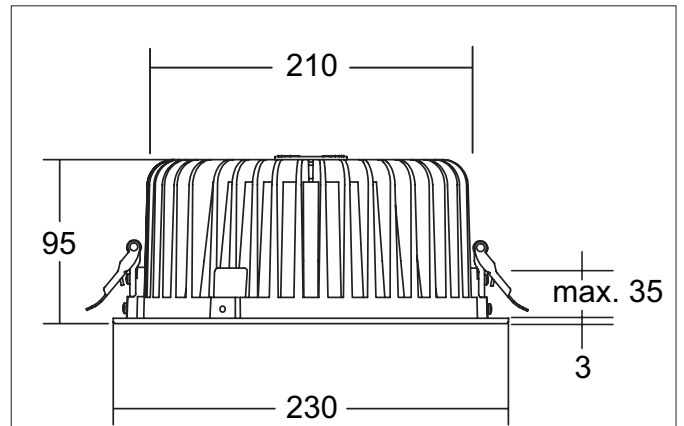

### Tender

LED recessed downlight, DALI dimmable, Round. Toolless ceiling installation by installation springs. Ceiling cut-out  $\varnothing$  210 mm, Installation depth 95 mm, Outer diameter 230 mm, Weight 1,622 kg, Reflector silver with rotationssymmetrical, deep, wide distributed light intensity. Cover polycarbonat opal. Luminous flux 3.190 lm, UGR < 22, Power 1 x 34 W, System Efficiency 94 lm/W, Light colour neutral white, Correlated color temprature (CCT) 4.000 K, Colour rendering index CRI > 90, Rated life time L70/B10 at 25 °C: 50.000 h, Rated life time L70/B50 at 25 °C: 50.000 h, Housing material: Aluminium / Polycarbonate / Steel, Colour: white structure, Permissible ambient temperature (ta): -20 °C - +25 °C, Protection class (EN 61140): II, Degree of protection (DIN EN 60529): IP20. With electronic driver, DALI-2 dimmable.

### Product Benefits

- Round recessed downlight made of massive aluminum with generously dimensioned thermal management.
- High-quality reflector and additional recessed opal diffusing lens made of polycarbonate.
- Easy and tool-free mounting.
- CRI > 90, UGR < 22 (on request also in UGR < 19).
- Low installation depth of 95 mm - diameter of 230 mm, ceiling cut-out 210 mm.
- DALI dimmable.

**KACIE MAXI LED recessed downlight, DALI dimmable**

Article no. 12553174

Article data	
Article no.	12553174
GTIN	4251433937838
Series name	KACIE MAXI
Short description	LED recessed downlight, DALI dimmable
Material	Aluminium / Polycarbonate / Steel
Colour	white structure
Type of surface	Structure
Shape	Round
Outer diameter	230 mm
Built-in diameter min.	195 mm
Built-in diameter max.	210 mm
Installation depth	95 mm
Height	3 mm
Scope of delivery	Incl. converter for connection to 230 V mains voltage, DALI dimmable
Weight	1.622 kg
D licence plate	No
Conformance	CE, UKCA