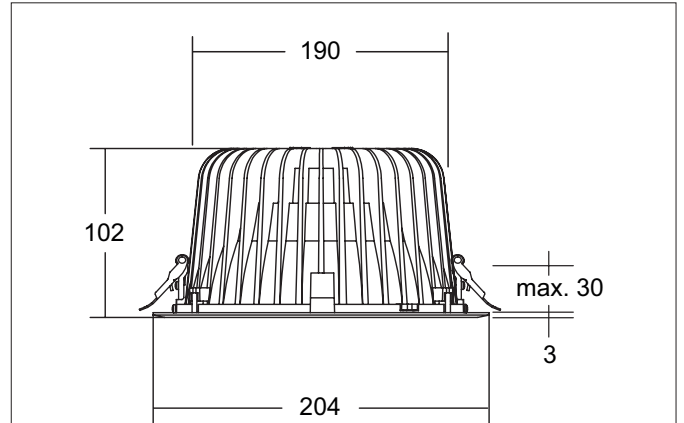

**KACIE MIDI LED recessed downlight, on/off switchable**  
 Article no. 12550183

**Tender**  
 LED recessed downlight, on/off switchable, Round. Toolless ceiling installation by installation springs. Ceiling cut-out Ø 190 mm, Installation depth 102 mm, Outer diameter 204 mm, Weight 0,843 kg, Reflector silver with rotationssymmetrical, deep, wide distributed light intensity. Cover polycarbonat opal. Luminous flux 2.280 lm, UGR < 22, Power 1 x 25 W, System Efficiency 91 lm/W, Light colour warm white, Correlated color temprature (CCT) 3.000 K, Colour rendering index CRI > 90, Rated life time L70/B10 at 25 °C: 50.000 h, Rated life time L70/B50 at 25 °C: 50.000 h, Housing material: Aluminium / Polycarbonate / Steel, Colour: black structure, Permissible ambient temperature (ta): -20 °C - +25 °C, Protection class (EN 61140): II, Degree of protection (DIN EN 60529): IP20. With electronic driver, on/off switchable.

**Product Benefits**

- Round recessed downlight made of massive aluminum with generously dimensioned thermal management.
- High-quality reflector and additional recessed opal diffusing lens made of polycarbonate.
- Easy and tool-free mounting.
- CRI > 90, UGR < 22 (on request also in UGR < 19).
- Low installation depth of 102 mm - diameter of 204 mm, ceiling cut-out 190 mm.
- As a variant also available in DALI dimmable.

**KACIE MIDI LED recessed downlight, on/off switchable**

Article no. 12550183

Article data	
Article no.	12550183
GTIN	4251433937722
Series name	KACIE MIDI
Short description	LED recessed downlight, on/off switchable
Material	Aluminium / Polycarbonate / Steel
Colour	black structure
Type of surface	Structure
Shape	Round
Outer diameter	204 mm
Built-in diameter min.	185 mm
Built-in diameter max.	190 mm
Installation depth	102 mm
Height	3 mm
Scope of delivery	Incl. converter for connection to the 230-V mains voltage, on/off switchable
Weight	0.843 kg
D licence plate	No
Conformance	CE, UKCA