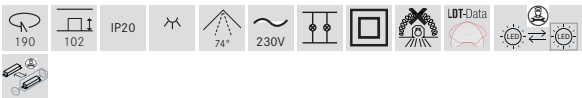

**KACIE MIDI LED recessed downlight, on/off switchable**  
 Article no. 12550183

**Tender**  
 LED recessed downlight, on/off switchable, Round. Toolless ceiling installation by installation springs. Ceiling cut-out Ø 190 mm, Installation depth 102 mm, Outer diameter 204 mm, Weight 0,843 kg, Reflector silver with rotationssymmetrical, deep, wide distributed light intensity. Cover polycarbonat opal. Luminous flux 2.280 lm, UGR < 22, Power 1 x 25 W, System Efficiency 91 lm/W, Light colour warm white, Correlated color temprature (CCT) 3.000 K, Colour rendering index CRI > 90, Rated life time L70/B10 at 25 °C: 50.000 h, Rated life time L70/B50 at 25 °C: 50.000 h, Housing material: Aluminium / Polycarbonate / Steel, Colour: black structure, Permissible ambient temperature (ta): -20 °C - +25 °C, Protection class (EN 61140): II, Degree of protection (DIN EN 60529): IP20. With electronic driver, on/off switchable.

**Product Benefits**

- Round recessed downlight made of massive aluminum with generously dimensioned thermal management.
- High-quality reflector and additional recessed opal diffusing lens made of polycarbonate.
- Easy and tool-free mounting.
- CRI > 90, UGR < 22 (on request also in UGR < 19).
- Low installation depth of 102 mm - diameter of 204 mm, ceiling cut-out 190 mm.
- As a variant also available in DALI dimmable.

Lighting technology	
Colour temperature	3.000 K
Light colour	white
Light output	Direct
Luminous flux	2,280 lm
System efficiency	91 lm/W
Colour rendering	CRI > 90
Reflector	Faceted
Reflector colour	silver
Beam angle	74°
Glare evaluation	UGR < 22
Light sharing	Symmetric
Adjustable color temperature	No