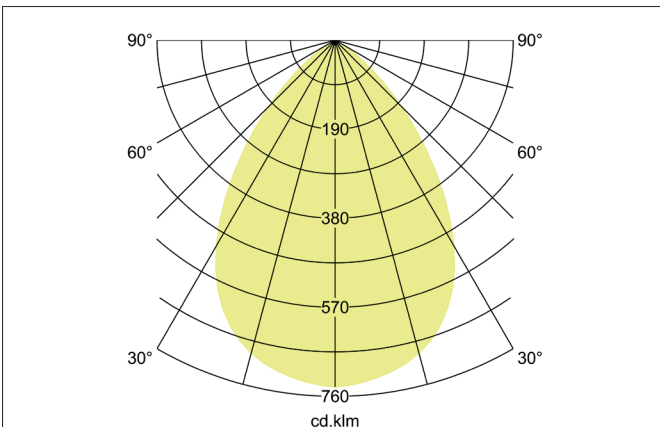

**KACIE MIDI LED recessed downlight, on/off switchable**  
 Article no. 12550183

**Tender**  
 LED recessed downlight, on/off switchable, Round. Toolless ceiling installation by installation springs. Ceiling cut-out Ø 190 mm, Installation depth 102 mm, Outer diameter 204 mm, Weight 0,843 kg, Reflector silver with rotationssymmetrical, deep, wide distributed light intensity. Cover polycarbonat opal. Luminous flux 2.280 lm, UGR < 22, Power 1 x 25 W, System Efficiency 91 lm/W, Light colour warm white, Correlated color temprature (CCT) 3.000 K, Colour rendering index CRI > 90, Rated life time L70/B10 at 25 °C: 50.000 h, Rated life time L70/B50 at 25 °C: 50.000 h, Housing material: Aluminium / Polycarbonate / Steel, Colour: black structure, Permissible ambient temperature (ta): -20 °C - +25 °C, Protection class (EN 61140): II, Degree of protection (DIN EN 60529): IP20. With electronic driver, on/off switchable.

Lighting technology	
Colour temperature	3.000 K
Light colour	white
Light output	Direct
Luminous flux	2,280 lm
System efficiency	91 lm/W
Colour rendering	CRI > 90
Reflector	Faceted
Reflector colour	silver
Beam angle	74°
Glare evaluation	UGR < 22
Light sharing	Symmetric
Adjustable color temperature	No