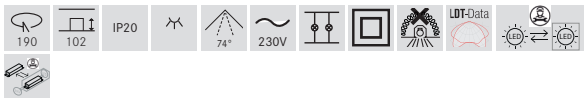

**KACIE MIDI LED recessed downlight, on/off switchable**  
 Article no. 12550174

**Tender**  
 LED recessed downlight, on/off switchable, Round. Toolless ceiling installation by installation springs. Ceiling cut-out Ø 190 mm, Installation depth 102 mm, Outer diameter 204 mm, Weight 0,851 kg, Reflector silver with rotationssymmetrical, deep, wide distributed light intensity. Cover polycarbonat opal. Luminous flux 2.350 lm, UGR < 22, Power 1 x 25 W, System Efficiency 94 lm/W, Light colour neutral white, Correlated color temperature (CCT) 4.000 K, Colour rendering index CRI > 90, Rated life time L70/B10 at 25 °C: 50.000 h, Rated life time L70/B50 at 25 °C: 50.000 h, Housing material: Aluminium / Polycarbonate / Steel, Colour: white structure, Permissible ambient temperature (ta): -20 °C - +25 °C, Protection class (EN 61140): II, Degree of protection (DIN EN 60529): IP20. With electronic driver, on/off switchable.

**Product Benefits**

- Round recessed downlight made of massive aluminum with generously dimensioned thermal management.
- High-quality reflector and additional recessed opal diffusing lens made of polycarbonate.
- Easy and tool-free mounting.
- CRI > 90, UGR < 22 (on request also in UGR < 19).
- Low installation depth of 102 mm - diameter of 204 mm, ceiling cut-out 190 mm.
- As a variant also available in DALI dimmable.

Lighting technology	
Colour temperature	4.000 K
Light colour	white
Light output	Direct
Luminous flux	2,350 lm
System efficiency	94 lm/W
Colour rendering	CRI > 90
Reflector	Faceted
Reflector colour	silver
Beam angle	74°
Glare evaluation	UGR < 22
Light sharing	Symmetric
Adjustable color temperature	No