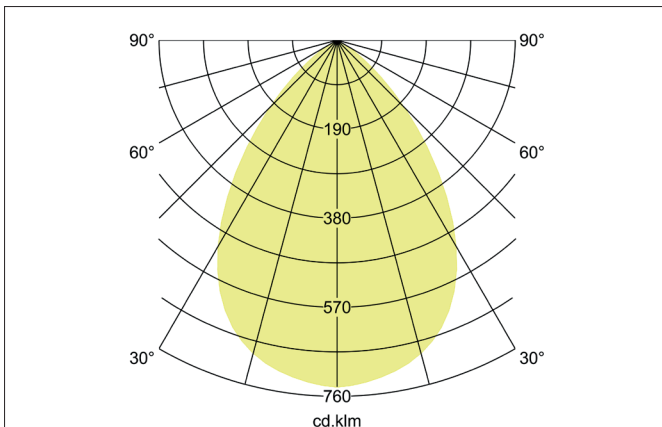

**KACIE MIDI LED recessed downlight, on/off switchable**  
 Article no. 12550174

**Tender**  
 LED recessed downlight, on/off switchable, Round. Toolless ceiling installation by installation springs. Ceiling cut-out Ø 190 mm, Installation depth 102 mm, Outer diameter 204 mm, Weight 0,851 kg, Reflector silver with rotationssymmetrical, deep, wide distributed light intensity. Cover polycarbonat opal. Luminous flux 2.350 lm, UGR < 22, Power 1 x 25 W, System Efficiency 94 lm/W, Light colour neutral white, Correlated color temperature (CCT) 4.000 K, Colour rendering index CRI > 90, Rated life time L70/B10 at 25 °C: 50.000 h, Rated life time L70/B50 at 25 °C: 50.000 h, Housing material: Aluminium / Polycarbonate / Steel, Colour: white structure, Permissible ambient temperature (ta): -20 °C - +25 °C, Protection class (EN 61140): II, Degree of protection (DIN EN 60529): IP20. With electronic driver, on/off switchable.

**Product Benefits**

- Round recessed downlight made of massive aluminum with generously dimensioned thermal management.
- High-quality reflector and additional recessed opal diffusing lens made of polycarbonate.
- Easy and tool-free mounting.
- CRI > 90, UGR < 22 (on request also in UGR < 19).
- Low installation depth of 102 mm - diameter of 204 mm, ceiling cut-out 190 mm.
- As a variant also available in DALI dimmable.

Lighting technology	
Colour temperature	4.000 K
Light colour	white
Light output	Direct
Luminous flux	2,350 lm
System efficiency	94 lm/W
Colour rendering	CRI > 90
Reflector	Faceted
Reflector colour	silver
Beam angle	74°
Glare evaluation	UGR < 22
Light sharing	Symmetric
Adjustable color temperature	No