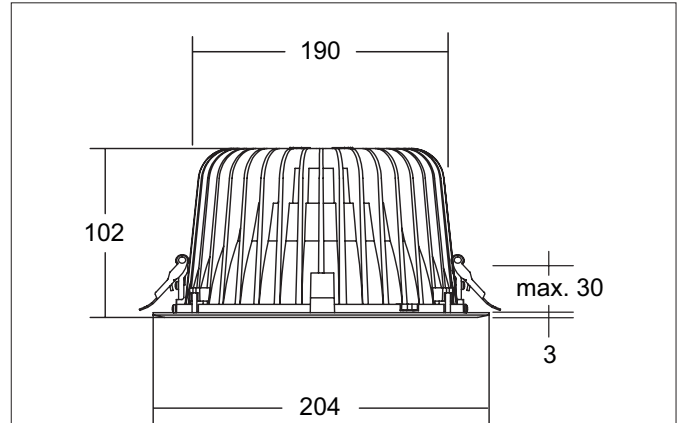

**KACIE MIDI LED recessed downlight, on/off switchable**  
 Article no. 12550174

**Tender**  
 LED recessed downlight, on/off switchable, Round. Toolless ceiling installation by installation springs. Ceiling cut-out Ø 190 mm, Installation depth 102 mm, Outer diameter 204 mm, Weight 0,851 kg, Reflector silver with rotationssymmetrical, deep, wide distributed light intensity. Cover polycarbonat opal. Luminous flux 2.350 lm, UGR < 22, Power 1 x 25 W, System Efficiency 94 lm/W, Light colour neutral white, Correlated color temperature (CCT) 4.000 K, Colour rendering index CRI > 90, Rated life time L70/B10 at 25 °C: 50.000 h, Rated life time L70/B50 at 25 °C: 50.000 h, Housing material: Aluminium / Polycarbonate / Steel, Colour: white structure, Permissible ambient temperature (ta): -20 °C - +25 °C, Protection class (EN 61140): II, Degree of protection (DIN EN 60529): IP20. With electronic driver, on/off switchable.

**Product Benefits**

- Round recessed downlight made of massive aluminum with generously dimensioned thermal management.
- High-quality reflector and additional recessed opal diffusing lens made of polycarbonate.
- Easy and tool-free mounting.
- CRI > 90, UGR < 22 (on request also in UGR < 19).
- Low installation depth of 102 mm - diameter of 204 mm, ceiling cut-out 190 mm.
- As a variant also available in DALI dimmable.

**KACIE MIDI LED recessed downlight, on/off switchable**

Article no. 12550174

Article data	
Article no.	12550174
GTIN	4251433937715
Series name	KACIE MIDI
Short description	LED recessed downlight, on/off switchable
Material	Aluminium / Polycarbonate / Steel
Colour	white structure
Type of surface	Structure
Shape	Round
Outer diameter	204 mm
Built-in diameter min.	185 mm
Built-in diameter max.	190 mm
Installation depth	102 mm
Height	3 mm
Scope of delivery	Incl. converter for connection to the 230-V mains voltage, on/off switchable
Weight	0.851 kg
D licence plate	No
Conformance	CE, UKCA