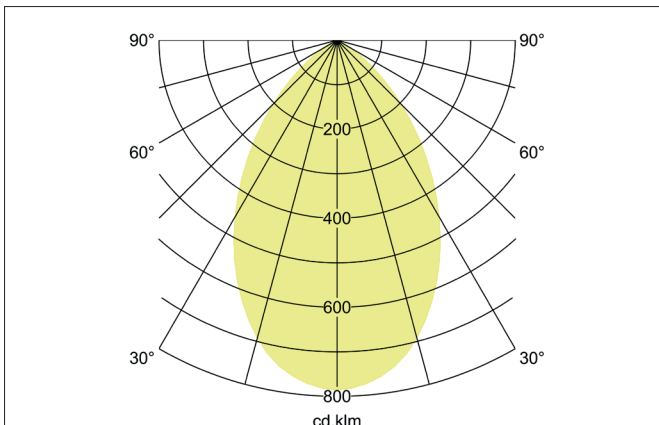

**KACIE MINI LED recessed downlight, DALI dimmable**

Article no. 12572183

**Tender**

LED recessed downlight, DALI dimmable, Round. Toolless ceiling installation by installation springs. Ceiling cut-out  $\varnothing$  165 mm, Installation depth 90 mm, Outer diameter 180 mm, Weight 1,184 kg, Reflector silver with rotationssymmetrical, deep, wide distributed light intensity. Cover polycarbonat opal. Luminous flux 2.090 lm, UGR < 22, Power 1 x 23 W, System Efficiency 91 lm/W, Light colour warm white, Correlated color temprature (CCT) 3.000 K, Colour rendering index CRI > 90, Rated life time L70/B10 at 25 °C: 50.000 h, Rated life time L70/B50 at 25 °C: 50.000 h, Housing material: Aluminium / Polycarbonate / Steel, Colour: black structure, Permissible ambient temperature (ta): -20 °C - +25 °C, Protection class (EN 61140): II, Degree of protection (DIN EN 60529): IP20. With electronic driver, DALI-2 dimmable.

Lighting technology	
Colour temperature	3.000 K
Light colour	white
Light output	Direct
Luminous flux	2,090 lm
System efficiency	91 lm/W
Colour rendering	CRI > 90
Reflector	Faceted
Reflector colour	silver
Beam angle	68°
Glare evaluation	UGR < 22
Light sharing	Symmetric
Adjustable color temperature	No