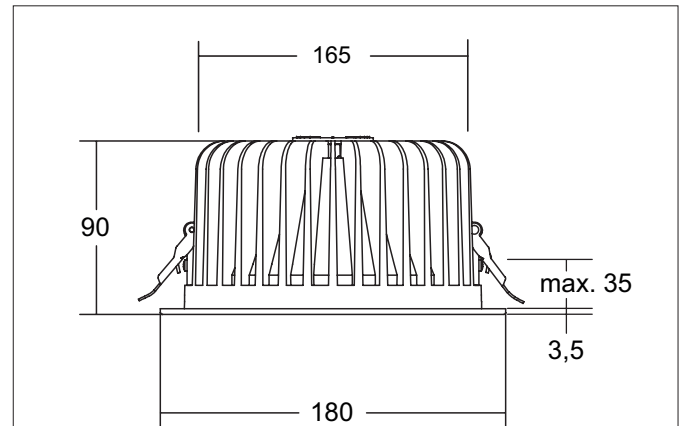

**KACIE MINI LED recessed downlight, DALI dimmable**

Article no. 12572183

**Tender**

LED recessed downlight, DALI dimmable, Round. Toolless ceiling installation by installation springs. Ceiling cut-out  $\varnothing$  165 mm, Installation depth 90 mm, Outer diameter 180 mm, Weight 1,184 kg, Reflector silver with rotationssymmetrical, deep, wide distributed light intensity. Cover polycarbonat opal. Luminous flux 2.090 lm, UGR < 22, Power 1 x 23 W, System Efficiency 91 lm/W, Light colour warm white, Correlated color temprature (CCT) 3.000 K, Colour rendering index CRI > 90, Rated life time L70/B10 at 25 °C: 50.000 h, Rated life time L70/B50 at 25 °C: 50.000 h, Housing material: Aluminium / Polycarbonate / Steel, Colour: black structure, Permissible ambient temperature (ta): -20 °C - +25 °C, Protection class (EN 61140): II, Degree of protection (DIN EN 60529): IP20. With electronic driver, DALI-2 dimmable.

**Product Benefits**

- Round recessed downlight made of massive aluminum with generously dimensioned thermal management.
- High-quality reflector and additional recessed opal diffusing lens made of polycarbonate.
- Easy and tool-free mounting.
- CRI > 90, UGR < 22 (on request also in UGR < 19).
- Low installation depth of 90 mm - diameter of 180 mm, ceiling cut-out 165 mm.
- DALI dimmable.

**KACIE MINI LED recessed downlight, DALI dimmable**

Article no. 12572183

Article data	
Article no.	12572183
GTIN	4251433943518
Series name	KACIE MINI
Short description	LED recessed downlight, DALI dimmable
Material	Aluminium / Polycarbonate / Steel
Colour	black structure
Type of surface	Structure
Shape	Round
Outer diameter	180 mm
Built-in diameter min.	160 mm
Built-in diameter max.	165 mm
Installation depth	90 mm
Hight	3.5 mm
Scope of delivery	Incl. converter for connection to 230 V mains voltage, DALI dimmable
Weight	1.184 kg
D licence plate	No
Conformance	CE, UKCA