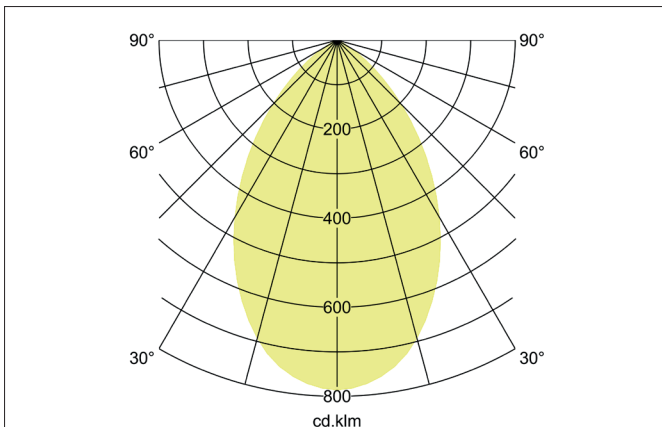

**KACIE MINI LED recessed downlight, DALI dimmable**  
 Article no. 12572173

**Tender**

LED recessed downlight, DALI dimmable, Round. Toolless ceiling installation by installation springs. Ceiling cut-out Ø 165 mm, Installation depth 90 mm, Outer diameter 180 mm, Weight 1,184 kg, Reflector silver with rotationssymmetrical, deep, wide distributed light intensity. Cover polycarbonat opal. Luminous flux 2.090 lm, UGR < 22, Power 1 x 23 W, System Efficiency 91 lm/W, Light colour warm white, Correlated color temprature (CCT) 3.000 K, Colour rendering index CRI > 90, Rated life time L70/B10 at 25 °C: 50.000 h, Rated life time L70/B50 at 25 °C: 50.000 h, Housing material: Aluminium / Polycarbonate / Steel, Colour: white structure, Permissible ambient temperature (ta): -20 °C - +25 °C, Protection class (EN 61140): II, Degree of protection (DIN EN 60529): IP20. With electronic driver, DALI-2 dimmable.

Lighting technology	
Colour temperature	3.000 K
Light colour	white
Light output	Direct
Luminous flux	2,090 lm
System efficiency	91 lm/W
Colour rendering	CRI > 90
Reflector	Faceted
Reflector colour	silver
Beam angle	68°
Glare evaluation	UGR < 22
Light sharing	Symmetric
Adjustable color temperature	No