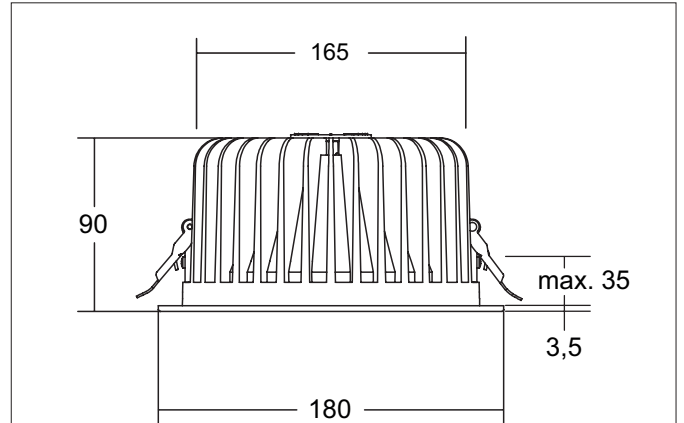

**KACIE MINI LED recessed downlight, DALI dimmable**  
 Article no. 12572173

**Tender**

LED recessed downlight, DALI dimmable, Round. Toolless ceiling installation by installation springs. Ceiling cut-out Ø 165 mm, Installation depth 90 mm, Outer diameter 180 mm, Weight 1,184 kg, Reflector silver with rotationssymmetrical, deep, wide distributed light intensity. Cover polycarbonat opal. Luminous flux 2.090 lm, UGR < 22, Power 1 x 23 W, System Efficiency 91 lm/W, Light colour warm white, Correlated color temprature (CCT) 3.000 K, Colour rendering index CRI > 90, Rated life time L70/B10 at 25 °C: 50.000 h, Rated life time L70/B50 at 25 °C: 50.000 h, Housing material: Aluminium / Polycarbonate / Steel, Colour: white structure, Permissible ambient temperature (ta): -20 °C - +25 °C, Protection class (EN 61140): II, Degree of protection (DIN EN 60529): IP20. With electronic driver, DALI-2 dimmable.

**Product Benefits**

- Round recessed downlight made of massive aluminum with generously dimensioned thermal management.
- High-quality reflector and additional recessed opal diffusing lens made of polycarbonate.
- Easy and tool-free mounting.
- CRI > 90, UGR < 22 (on request also in UGR < 19).
- Low installation depth of 90 mm - diameter of 180 mm, ceiling cut-out 165 mm.
- DALI dimmable.

**KACIE MINI LED recessed downlight, DALI dimmable**

Article no. 12572173

Article data	
Article no.	12572173
GTIN	4251433943471
Series name	KACIE MINI
Short description	LED recessed downlight, DALI dimmable
Material	Aluminium / Polycarbonate / Steel
Colour	white structure
Type of surface	Structure
Shape	Round
Outer diameter	180 mm
Built-in diameter min.	160 mm
Built-in diameter max.	165 mm
Installation depth	90 mm
Hight	3.5 mm
Scope of delivery	Incl. converter for connection to 230 V mains voltage, DALI dimmable
Weight	1.184 kg
D licence plate	No
Conformance	CE, UKCA