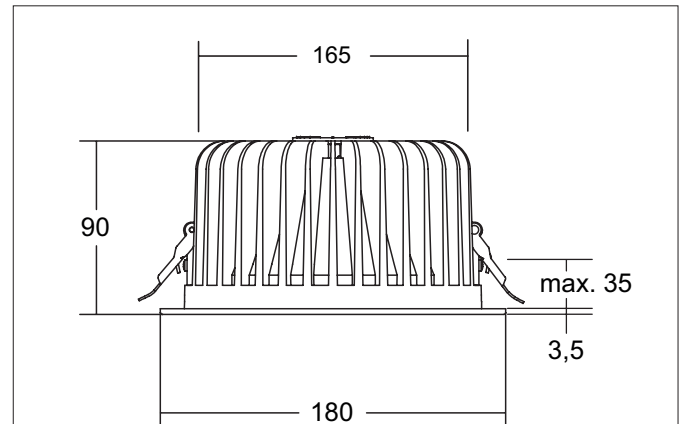

KACIE MINI LED recessed downlight, on/off switchable

Article no. 12570174

Tender

LED recessed downlight, on/off switchable, Round. Toolless ceiling installation by installation springs. Ceiling cut-out Ø 165 mm, Installation depth 90 mm, Outer diameter 180 mm, Weight 0,913 kg, Reflector silver with rotationssymmetrical, deep, wide distributed light intensity. Cover polycarbonat opal. Luminous flux 2.160 lm, UGR < 22, Power 1 x 23 W, System Efficiency 94 lm/W, Light colour neutral white, Correlated color temperature (CCT) 4.000 K, Colour rendering index CRI > 90, Rated life time L70/B10 at 25 °C: 50.000 h, Rated life time L70/B50 at 25 °C: 50.000 h, Housing material: Aluminium / Polycarbonate / Steel, Colour: white structure, Permissible ambient temperature (ta): -20 °C - +25 °C, Protection class (EN 61140): II, Degree of protection (DIN EN 60529): IP20. With electronic driver, on/off switchable.

KACIE MINI LED recessed downlight, on/off switchable

Article no. 12570174

| Article data | |
|------------------------|--|
| Article no. | 12570174 |
| GTIN | 4251433943464 |
| Series name | KACIE MINI |
| Short description | LED recessed downlight, on/off switchable |
| Material | Aluminium / Polycarbonate / Steel |
| Colour | white structure |
| Type of surface | Structure |
| Shape | Round |
| Outer diameter | 180 mm |
| Built-in diameter min. | 160 mm |
| Built-in diameter max. | 165 mm |
| Installation depth | 90 mm |
| Hight | 3.5 mm |
| Scope of delivery | Incl. converter for connection to the 230-V mains voltage, on/off switchable |
| Weight | 0.913 kg |
| D licence plate | No |
| Conformance | CE, UKCA |