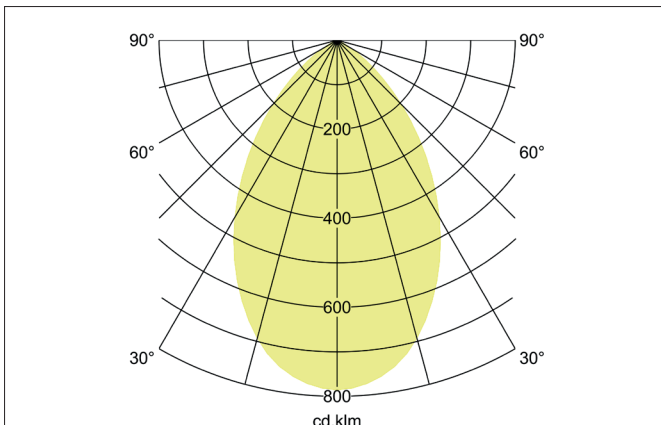

KACIE MINI LED recessed downlight, on/off switchable

Article no. 12570174

Tender

LED recessed downlight, on/off switchable, Round. Toolless ceiling installation by installation springs. Ceiling cut-out Ø 165 mm, Installation depth 90 mm, Outer diameter 180 mm, Weight 0,913 kg, Reflector silver with rotationssymmetrical, deep, wide distributed light intensity. Cover polycarbonat opal. Luminous flux 2.160 lm, UGR < 22, Power 1 x 23 W, System Efficiency 94 lm/W, Light colour neutral white, Correlated color temperature (CCT) 4.000 K, Colour rendering index CRI > 90, Rated life time L70/B10 at 25 °C: 50.000 h, Rated life time L70/B50 at 25 °C: 50.000 h, Housing material: Aluminium / Polycarbonate / Steel, Colour: white structure, Permissible ambient temperature (ta): -20 °C - +25 °C, Protection class (EN 61140): II, Degree of protection (DIN EN 60529): IP20. With electronic driver, on/off switchable.

| Lighting technology | |
|------------------------------|-----------|
| Colour temperature | 4.000 K |
| Light colour | white |
| Light output | Direct |
| Luminous flux | 2,160 lm |
| System efficiency | 94 lm/W |
| Colour rendering | CRI > 90 |
| Reflector | Faceted |
| Reflector colour | silver |
| Beam angle | 68° |
| Glare evaluation | UGR < 22 |
| Light sharing | Symmetric |
| Adjustable color temperature | No |