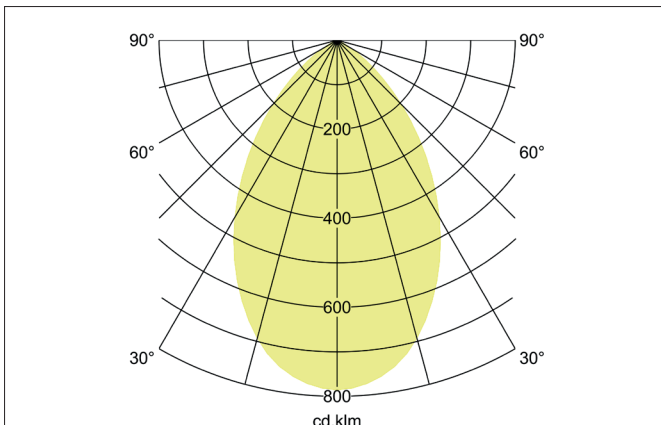

**KACIE MINI LED recessed downlight, on/off switchable**

Article no. 12570173

**Tender**

LED recessed downlight, on/off switchable, Round. Toolless ceiling installation by installation springs. Ceiling cut-out Ø 165 mm, Installation depth 90 mm, Outer diameter 180 mm, Weight 0,904 kg, Reflector silver with rotationssymmetrical, deep, wide distributed light intensity. Cover polycarbonat opal. Luminous flux 2.090 lm, UGR < 22, Power 1 x 23 W, System Efficiency 91 lm/W, Light colour warm white, Correlated color temperature (CCT) 3.000 K, Colour rendering index CRI > 90, Rated life time L70/B10 at 25 °C: 50.000 h, Rated life time L70/B50 at 25 °C: 50.000 h, Housing material: Aluminium / Polycarbonate / Steel, Colour: white structure, Permissible ambient temperature (ta): -20 °C - +25 °C, Protection class (EN 61140): II, Degree of protection (DIN EN 60529): IP20. With electronic driver, on/off switchable.

**KACIE MINI LED recessed downlight, on/off switchable**

Article no. 12570173

Article data	
Article no.	12570173
GTIN	4251433943457
Series name	KACIE MINI
Short description	LED recessed downlight, on/off switchable
Material	Aluminium / Polycarbonate / Steel
Colour	white structure
Type of surface	Structure
Shape	Round
Outer diameter	180 mm
Built-in diameter min.	160 mm
Built-in diameter max.	165 mm
Installation depth	90 mm
Hight	3.5 mm
Scope of delivery	Incl. converter for connection to the 230-V mains voltage, on/off switchable
Weight	0.904 kg
D licence plate	No
Conformance	CE, UKCA

Lighting technology	
Colour temperature	3.000 K
Light colour	white
Light output	Direct
Luminous flux	2,090 lm
System efficiency	91 lm/W
Colour rendering	CRI > 90
Reflector	Faceted
Reflector colour	silver
Beam angle	68°
Glare evaluation	UGR < 22
Light sharing	Symmetric
Adjustable color temperature	No