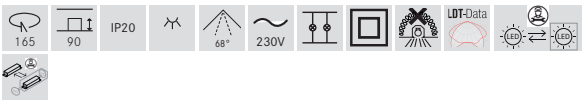

**KACIE MINI LED recessed downlight, on/off switchable**

Article no. 12570173

**Tender**

LED recessed downlight, on/off switchable, Round. Toolless ceiling installation by installation springs. Ceiling cut-out Ø 165 mm, Installation depth 90 mm, Outer diameter 180 mm, Weight 0,904 kg, Reflector silver with rotationssymmetrical, deep, wide distributed light intensity. Cover polycarbonat opal. Luminous flux 2.090 lm, UGR < 22, Power 1 x 23 W, System Efficiency 91 lm/W, Light colour warm white, Correlated color temperature (CCT) 3.000 K, Colour rendering index CRI > 90, Rated life time L70/B10 at 25 °C: 50.000 h, Rated life time L70/B50 at 25 °C: 50.000 h, Housing material: Aluminium / Polycarbonate / Steel, Colour: white structure, Permissible ambient temperature (ta): -20 °C - +25 °C, Protection class (EN 61140): II, Degree of protection (DIN EN 60529): IP20. With electronic driver, on/off switchable.

**Product Benefits**

- Round recessed downlight made of massive aluminum with generously dimensioned thermal management.
- High-quality reflector and additional recessed opal diffusing lens made of polycarbonate.
- Easy and tool-free mounting.
- CRI > 90, UGR < 22 (on request also in UGR < 19).
- Low installation depth of 90 mm - diameter of 180 mm, ceiling cut-out 165 mm.
- As a variant also available in DALI dimmable.

**KACIE MINI LED recessed downlight, on/off switchable**

Article no. 12570173

Article data	
Article no.	12570173
GTIN	4251433943457
Series name	KACIE MINI
Short description	LED recessed downlight, on/off switchable
Material	Aluminium / Polycarbonate / Steel
Colour	white structure
Type of surface	Structure
Shape	Round
Outer diameter	180 mm
Built-in diameter min.	160 mm
Built-in diameter max.	165 mm
Installation depth	90 mm
Hight	3.5 mm
Scope of delivery	Incl. converter for connection to the 230-V mains voltage, on/off switchable
Weight	0.904 kg
D licence plate	No
Conformance	CE, UKCA