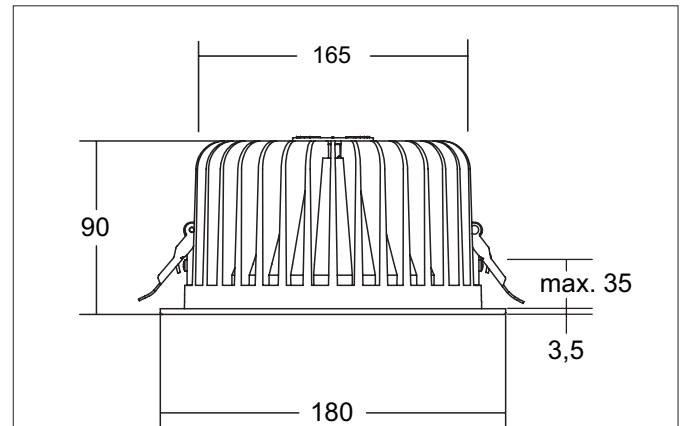

**KACIE MINI LED recessed downlight, on/off switchable**

Article no. 12570173

**Tender**

LED recessed downlight, on/off switchable, Round. Toolless ceiling installation by installation springs. Ceiling cut-out Ø 165 mm, Installation depth 90 mm, Outer diameter 180 mm, Weight 0,904 kg, Reflector silver with rotationssymmetrical, deep, wide distributed light intensity. Cover polycarbonat opal. Luminous flux 2.090 lm, UGR < 22, Power 1 x 23 W, System Efficiency 91 lm/W, Light colour warm white, Correlated color temperature (CCT) 3.000 K, Colour rendering index CRI > 90, Rated life time L70/B10 at 25 °C: 50.000 h, Rated life time L70/B50 at 25 °C: 50.000 h, Housing material: Aluminium / Polycarbonate / Steel, Colour: white structure, Permissible ambient temperature (ta): -20 °C - +25 °C, Protection class (EN 61140): II, Degree of protection (DIN EN 60529): IP20. With electronic driver, on/off switchable.

**Product Benefits**

- Round recessed downlight made of massive aluminum with generously dimensioned thermal management.
- High-quality reflector and additional recessed opal diffusing lens made of polycarbonate.
- Easy and tool-free mounting.
- CRI > 90, UGR < 22 (on request also in UGR < 19).
- Low installation depth of 90 mm - diameter of 180 mm, ceiling cut-out 165 mm.
- As a variant also available in DALI dimmable.

**KACIE MINI LED recessed downlight, on/off switchable**

Article no. 12570173

Article data	
Article no.	12570173
GTIN	4251433943457
Series name	KACIE MINI
Short description	LED recessed downlight, on/off switchable
Material	Aluminium / Polycarbonate / Steel
Colour	white structure
Type of surface	Structure
Shape	Round
Outer diameter	180 mm
Built-in diameter min.	160 mm
Built-in diameter max.	165 mm
Installation depth	90 mm
Hight	3.5 mm
Scope of delivery	Incl. converter for connection to the 230-V mains voltage, on/off switchable
Weight	0.904 kg
D licence plate	No
Conformance	CE, UKCA