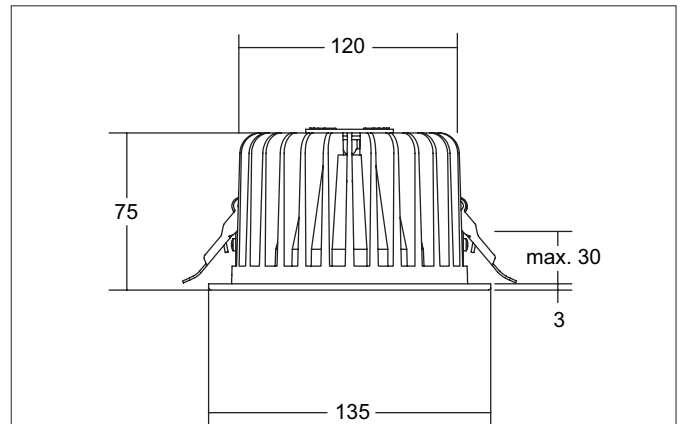

### Tender

LED recessed downlight, DALI dimmable, Round. Toolless ceiling installation by installation springs. Ceiling cut-out  $\varnothing$  120 mm, Installation depth 75 mm, Outer diameter 135 mm, Weight 0,596 kg, Reflector silver with rotationssymmetrical, deep, wide distributed light intensity. Cover polycarbonat opal. Luminous flux 910 lm, UGR < 19, Power 1 x 12 W, System Efficiency 76 lm/W, Light colour warm white, Correlated color temprature (CCT) 3.000 K, Colour rendering index CRI > 90, Rated life time L70/B10 at 25 °C: 50.000 h, Rated life time L70/B50 at 25 °C: 50.000 h, Housing material: Aluminium / Polycarbonate / Steel, Colour: white structure, Permissible ambient temperature (ta): -20 °C - +25 °C, Protection class (EN 61140): II, Degree of protection (DIN EN 60529): IP20. With electronic driver, DALI-2 dimmable.

### Product Benefits

- Round recessed downlight made of massive aluminum with generously dimensioned thermal management.
- High-quality reflector and additional recessed opal diffusing lens made of polycarbonate.
- Easy and tool-free mounting.
- CRI > 90, UGR < 22 (on request also in UGR < 19).
- Low installation depth of 75 mm - diameter of 135 mm, ceiling cut-out 120 mm.
- DALI dimmable.

**KACIE MICRO LED recessed downlight, DALI dimmable**

Article no. 12562173

Article data	
Article no.	12562173
GTIN	4251433943396
Series name	KACIE MICRO
Short description	LED recessed downlight, DALI dimmable
Material	Aluminium / Polycarbonate / Steel
Colour	white structure
Type of surface	Structure
Shape	Round
Outer diameter	135 mm
Built-in diameter min.	115 mm
Built-in diameter max.	120 mm
Installation depth	75 mm
Height	3 mm
Scope of delivery	Incl. converter for connection to 230 V mains voltage, DALI dimmable
Weight	0.596 kg
D licence plate	No
Conformance	CE, UKCA