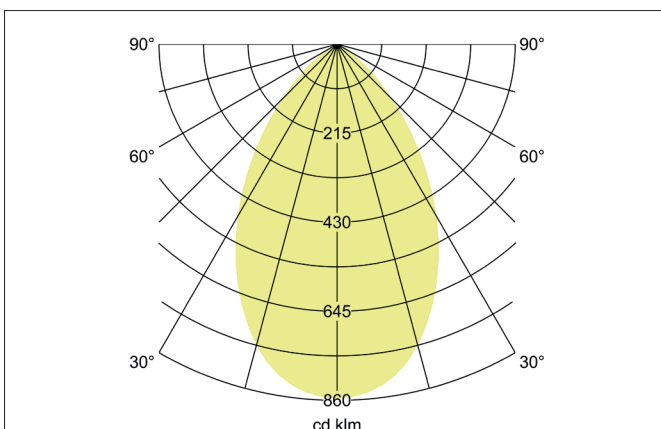

### Tender

LED recessed downlight, DALI dimmable, Round. Toolless ceiling installation by installation springs. Ceiling cut-out  $\varnothing$  120 mm, Installation depth 75 mm, Outer diameter 135 mm, Weight 0,596 kg, Reflector silver with rotationssymmetrical, deep, wide distributed light intensity. Cover polycarbonat opal. Luminous flux 910 lm, UGR < 19, Power 1 x 12 W, System Efficiency 76 lm/W, Light colour warm white, Correlated color temprature (CCT) 3.000 K, Colour rendering index CRI > 90, Rated life time L70/B10 at 25 °C: 50.000 h, Rated life time L70/B50 at 25 °C: 50.000 h, Housing material: Aluminium / Polycarbonate / Steel, Colour: white structure, Permissible ambient temperature (ta): -20 °C - +25 °C, Protection class (EN 61140): II, Degree of protection (DIN EN 60529): IP20. With electronic driver, DALI-2 dimmable.

Lighting technology	
Colour temperature	3.000 K
Light colour	white
Light output	Direct
Luminous flux	910 lm
System efficiency	76 lm/W
Colour rendering	CRI > 90
Reflector	Faceted
Reflector colour	silver
Beam angle	65°
Glare evaluation	UGR < 19
Light sharing	Symmetric
Adjustable color temperature	No