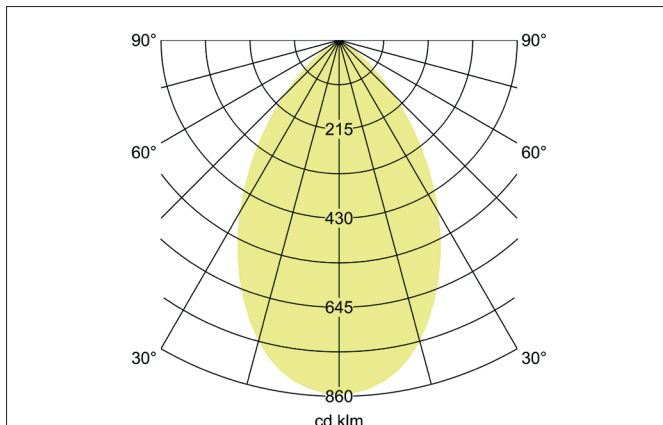

### Tender

LED recessed downlight, on/off switchable, Round. Toolless ceiling installation by installation springs. Ceiling cut-out Ø 120 mm, Installation depth 75 mm, Outer diameter 135 mm, Weight 0,524 kg, Reflector silver with rotationssymmetrical, deep, wide distributed light intensity. Cover polycarbonat opal. Luminous flux 910 lm, UGR < 19, Power 1 x 12 W, System Efficiency 76 lm/W, Light colour warm white, Correlated color temperature (CCT) 3.000 K, Colour rendering index CRI > 90, Rated life time L70/B10 at 25 °C: 50.000 h, Rated life time L70/B50 at 25 °C: 50.000 h, Housing material: Aluminium / Polycarbonate / Steel, Colour: white structure, Permissible ambient temperature (ta): -20 °C - +25 °C, Protection class (EN 61140): II, Degree of protection (DIN EN 60529): IP20. With electronic driver, on/off switchable.

Lighting technology	
Colour temperature	3.000 K
Light colour	white
Light output	Direct
Luminous flux	910 lm
System efficiency	76 lm/W
Colour rendering	CRI > 90
Reflector	Faceted
Reflector colour	silver
Beam angle	65°
Glare evaluation	UGR < 19
Light sharing	Symmetric
Adjustable color temperature	No