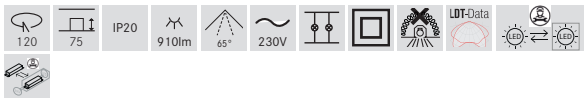

### Tender

LED recessed downlight, on/off switchable, Round. Toolless ceiling installation by installation springs. Ceiling cut-out Ø 120 mm, Installation depth 75 mm, Outer diameter 135 mm, Weight 0,524 kg, Reflector silver with rotationssymmetrical, deep, wide distributed light intensity. Cover polycarbonat opal. Luminous flux 910 lm, UGR < 19, Power 1 x 12 W, System Efficiency 76 lm/W, Light colour warm white, Correlated color temperature (CCT) 3.000 K, Colour rendering index CRI > 90, Rated life time L70/B10 at 25 °C: 50.000 h, Rated life time L70/B50 at 25 °C: 50.000 h, Housing material: Aluminium / Polycarbonate / Steel, Colour: white structure, Permissible ambient temperature (ta): -20 °C - +25 °C, Protection class (EN 61140): II, Degree of protection (DIN EN 60529): IP20. With electronic driver, on/off switchable.

### Product Benefits

- Round recessed downlight made of massive aluminum with generously dimensioned thermal management.
- High-quality reflector and additional recessed opal diffusing lens made of polycarbonate.
- Easy and tool-free mounting.
- CRI > 90, UGR < 22 (on request also in UGR < 19).
- Low installation depth of 75 mm - diameter of 135 mm, ceiling cut-out 120 mm.
- Also available in DALI dimmable.

Lighting technology	
Colour temperature	3.000 K
Light colour	white
Light output	Direct
Luminous flux	910 lm
System efficiency	76 lm/W
Colour rendering	CRI > 90
Reflector	Faceted
Reflector colour	silver
Beam angle	65°
Glare evaluation	UGR < 19
Light sharing	Symmetric
Adjustable color temperature	No