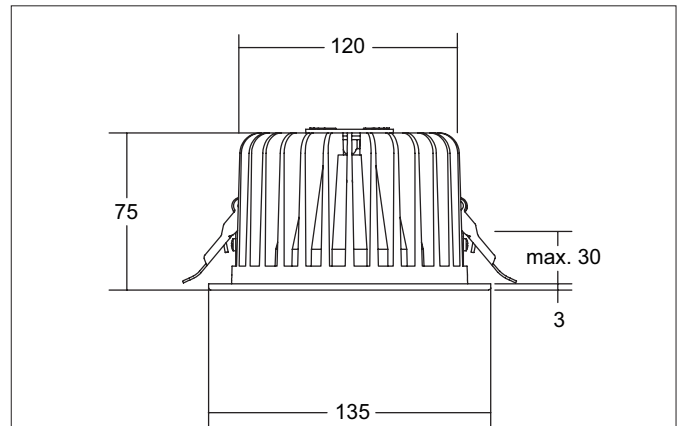

### Tender

LED recessed downlight, on/off switchable, Round. Toolless ceiling installation by installation springs. Ceiling cut-out Ø 120 mm, Installation depth 75 mm, Outer diameter 135 mm, Weight 0,524 kg, Reflector silver with rotationssymmetrical, deep, wide distributed light intensity. Cover polycarbonat opal. Luminous flux 910 lm, UGR < 19, Power 1 x 12 W, System Efficiency 76 lm/W, Light colour warm white, Correlated color temperature (CCT) 3.000 K, Colour rendering index CRI > 90, Rated life time L70/B10 at 25 °C: 50.000 h, Rated life time L70/B50 at 25 °C: 50.000 h, Housing material: Aluminium / Polycarbonate / Steel, Colour: white structure, Permissible ambient temperature (ta): -20 °C - +25 °C, Protection class (EN 61140): II, Degree of protection (DIN EN 60529): IP20. With electronic driver, on/off switchable.

### Product Benefits

- Round recessed downlight made of massive aluminum with generously dimensioned thermal management.
- High-quality reflector and additional recessed opal diffusing lens made of polycarbonate.
- Easy and tool-free mounting.
- CRI > 90, UGR < 22 (on request also in UGR < 19).
- Low installation depth of 75 mm - diameter of 135 mm, ceiling cut-out 120 mm.
- Also available in DALI dimmable.

**KACIE MICRO LED recessed downlight, on/off switchable**

Article no. 12560173

Article data	
Article no.	12560173
GTIN	4251433943372
Series name	KACIE MICRO
Short description	LED recessed downlight, on/off switchable
Material	Aluminium / Polycarbonate / Steel
Colour	white structure
Type of surface	Structure
Shape	Round
Outer diameter	135 mm
Built-in diameter min.	115 mm
Built-in diameter max.	120 mm
Installation depth	75 mm
Height	3 mm
Scope of delivery	Incl. converter for connection to the 230-V mains voltage, on/off switchable
Weight	0.524 kg
D licence plate	No
Conformance	CE, UKCA