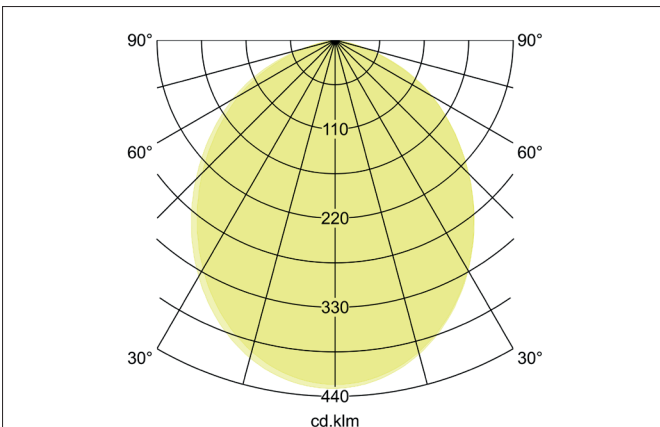

BOWL MAXI LED recessed downlight
Article no. 12529074

Tender
LED recessed downlight, white matt, Round. In a compact design, for installation in tool-less rapid assembly systems. Lamp holder: Plug&Play, Mounting method: Recessed mounting, Place of installation: Ceiling-mounted, Material: Aluminium / PMMA, Degree of protection: according to DIN EN 60529 IP20, Protection class: (EN 61140) III, Power: 30 W, Amount of light sources / fittings: 1 piece, Luminous flux: 3.250 lm, Colour temperature: 4.000 K, Light colour: white, Beam angle: 97°, Adjustability: Not adjustable, without control gear, Dimmable: Depending on type of control gear, Type of dimming: Depending on driver.

Product Benefits

- Recessed downlight in round design made of solid aluminum with opal PMMA cover
- Ceiling cutout 210 mm, outer diameter 230 mm, installation depth 70 mm, luminous flux 2,330 / 3,000 lm, IP20.
- Recessed light emission.
- Dimmable when using a suitable converter.
- Alternatively available in two other sizes.