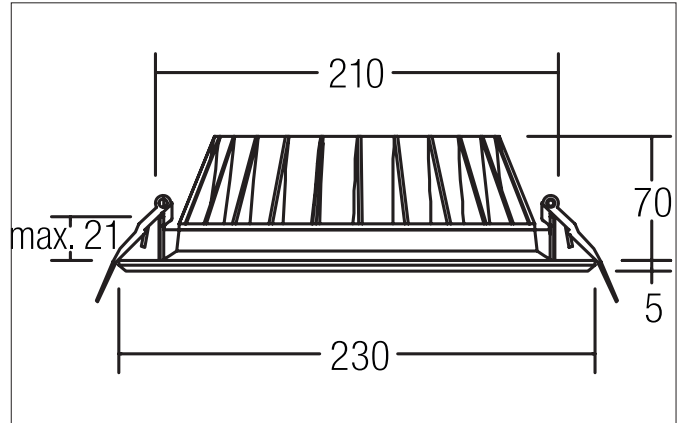

**BOWL MAXI LED recessed downlight**  
 Article no. 12529074

**Tender**  
 LED recessed downlight, white matt, Round. In a compact design, for installation in tool-less rapid assembly systems. Lamp holder: Plug&Play, Mounting method: Recessed mounting, Place of installation: Ceiling-mounted, Material: Aluminium / PMMA, Degree of protection: according to DIN EN 60529 IP20, Protection class: (EN 61140) III, Power: 30 W, Amount of light sources / fittings: 1 piece, Luminous flux: 3.250 lm, Colour temperature: 4.000 K, Light colour: white, Beam angle: 97°, Adjustability: Not adjustable, without control gear, Dimmable: Depending on type of control gear, Type of dimming: Depending on driver.

**Product Benefits**

- Recessed downlight in round design made of solid aluminum with opal PMMA cover
- Ceiling cutout 210 mm, outer diameter 230 mm, installation depth 70 mm, luminous flux 2,330 / 3,000 lm, IP20.
- Recessed light emission.
- Dimmable when using a suitable converter.
- Alternatively available in two other sizes.

**BOWL MAXI LED recessed downlight**

Article no. 12529074

Article data	
Article no.	12529074
GTIN	425 14339 17847
Series name	BOWL MAXI
Short description	LED recessed downlight
Material	Aluminium / PMMA
Colour	white matt
Type of surface	Matt
Shape	Round
Outer diameter	230 mm
Built-in diameter min.	205 mm
Built-in diameter max.	210 mm
Installation depth	70 mm
Hight	5 mm
Weight	0.73 kg
D licence plate	No
Conformance	CE, UKCA

Power: 7 - 36 W, Plug&amp;Play

Dimensions: 146.5 mm x 44 mm x 30 mm

[https://www.brumberg.com/fileadmin/products/Datenblatt\\_17772000\\_2021\\_DE.pdf](https://www.brumberg.com/fileadmin/products/Datenblatt_17772000_2021_DE.pdf)